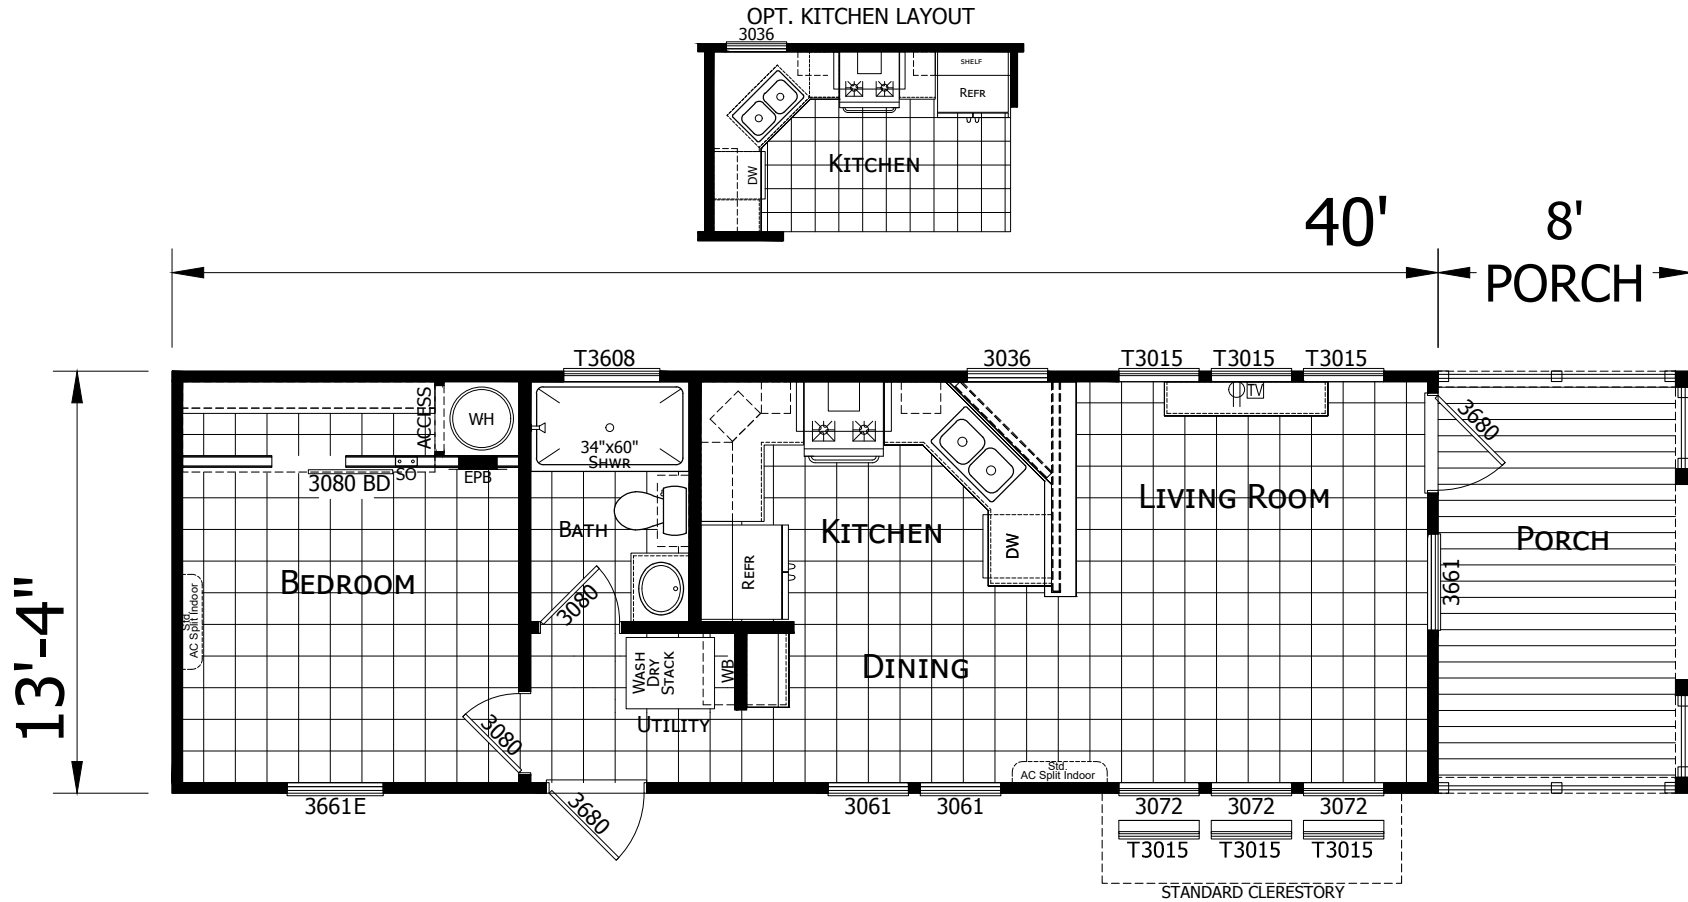

Clawson

Tiny Home Series

534 SQ. FT. (Approximate) 1 Bedroom, 1 Bath

Last Updated: 11-22-24

CHAMPION HOMES CENTER
501A S. Burseson Blvd.
Burseson, TX 76028

FactoryDirectTexas.com | 1-800-965-3721

IMPORTANT: Champion Homes reserves the right to modify, cancel or substitute products or features of this event at any time without prior notice or obligation. Pictures and other promotional materials are representative and may depict or contain floor plans, square footages, elevations, options, upgrades, extra design features, decorations, floor coverings, specialty light fixtures, custom paint and wall coverings, window treatments, landscaping, sound and alarm systems, furnishings, appliances, and other designer/decorator features and amenities that are not included as part of the home and/or may not be available at all locations. Home, pricing and community information is subject to change, and homes to prior sale, at any time without notice or obligation. ©2020 Champion Homes. All rights reserved.