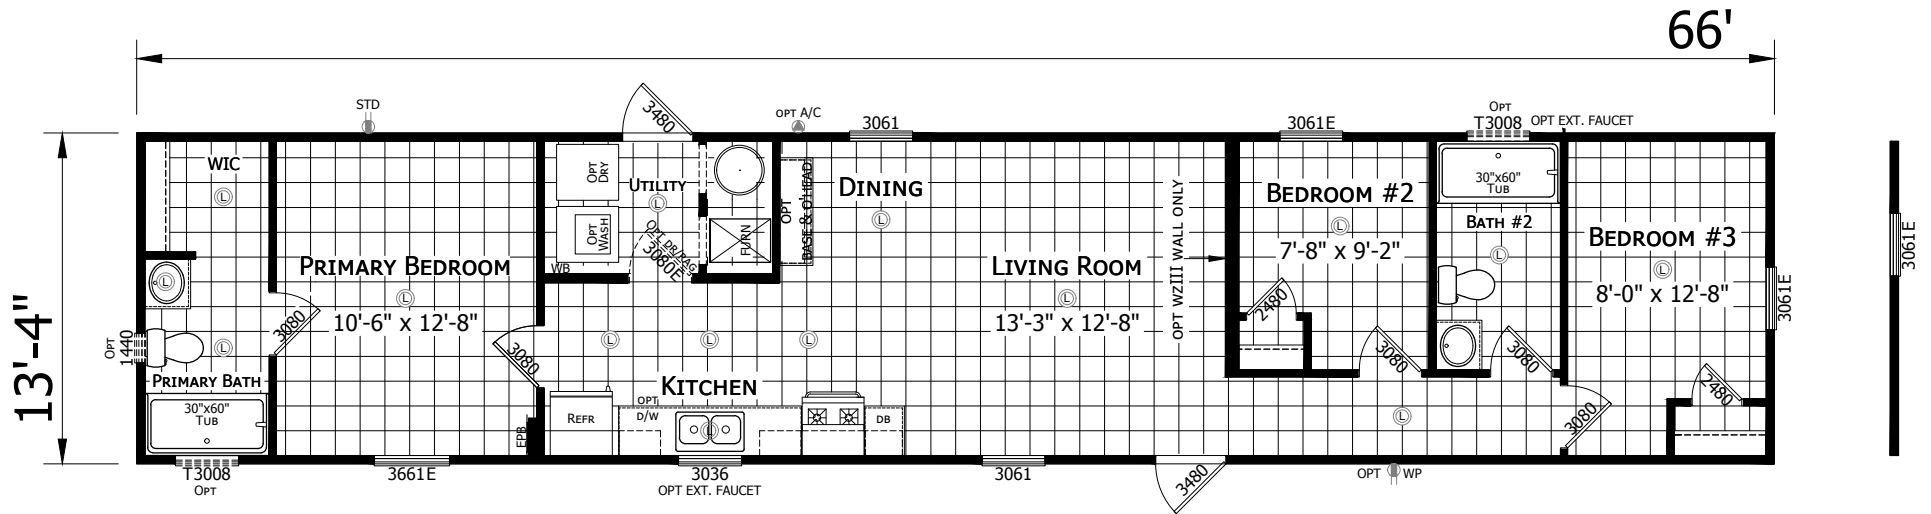

Cooper

Redman Classic Series - Single Section

880 SQ. FT. (Approximate) 3 Bedroom, 2 Bath

Last Updated: 7-17-24

CHAMPION HOMES CENTER
501A S. Burleson Blvd.
Burleson, TX 76028

FactoryDirectTexas.com | 1-800-965-3721