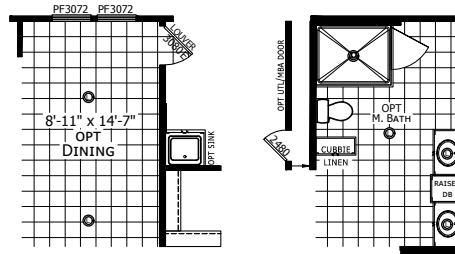

Devon

Champion Select Series

Factory Expo

"Factory Direct Pricing" HOME CENTERS

4 Bedrooms, 2 Baths
Approx. 2,062 Sq. Ft.

Last Updated: 4-10-20

NOTE:
FLOORPLAN SUBJECT TO MINOR
CHANGE WITHOUT NOTICE.

501A S. Burleson Blvd.,
Burleson, TX 76028