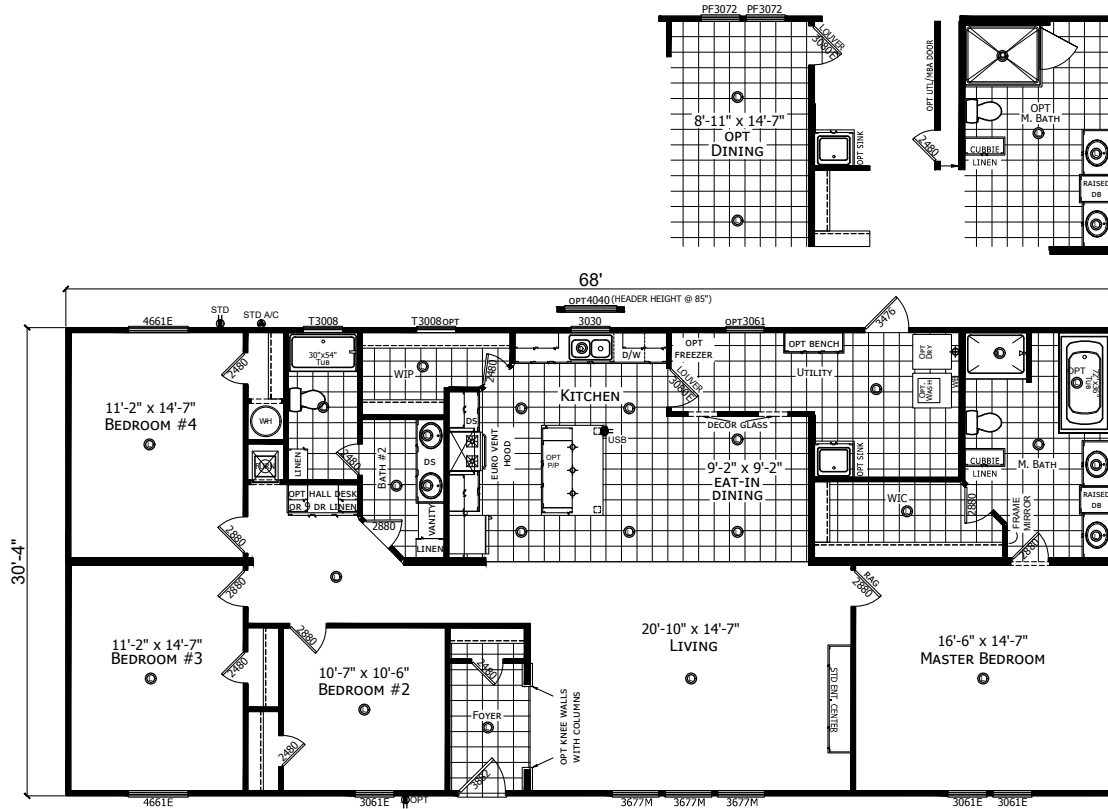

Devon

Champion Select Series

Factory Expo

"Factory Direct Pricing" HOME CENTERS

4 Bedrooms, 2 Baths
Approx. 2,062 Sq. Ft.

Last Updated: 4-10-20

NOTE:
FLOORPLAN SUBJECT TO MINOR
CHANGE WITHOUT NOTICE.

501A S. Burleson Blvd.,
Burleson, TX 76028