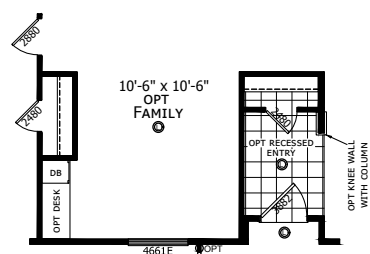

Devon

Champion Select Series

Factory Expo

"Factory Direct Pricing" HOME CENTERS

4 Bedrooms, 2 Baths
Approx. 2,062 Sq. Ft.

Last Updated: 4-10-20

NOTE:
FLOORPLAN SUBJECT TO MINOR
CHANGE WITHOUT NOTICE.

501A S. Burleson Blvd.,
Burleson, TX 76028