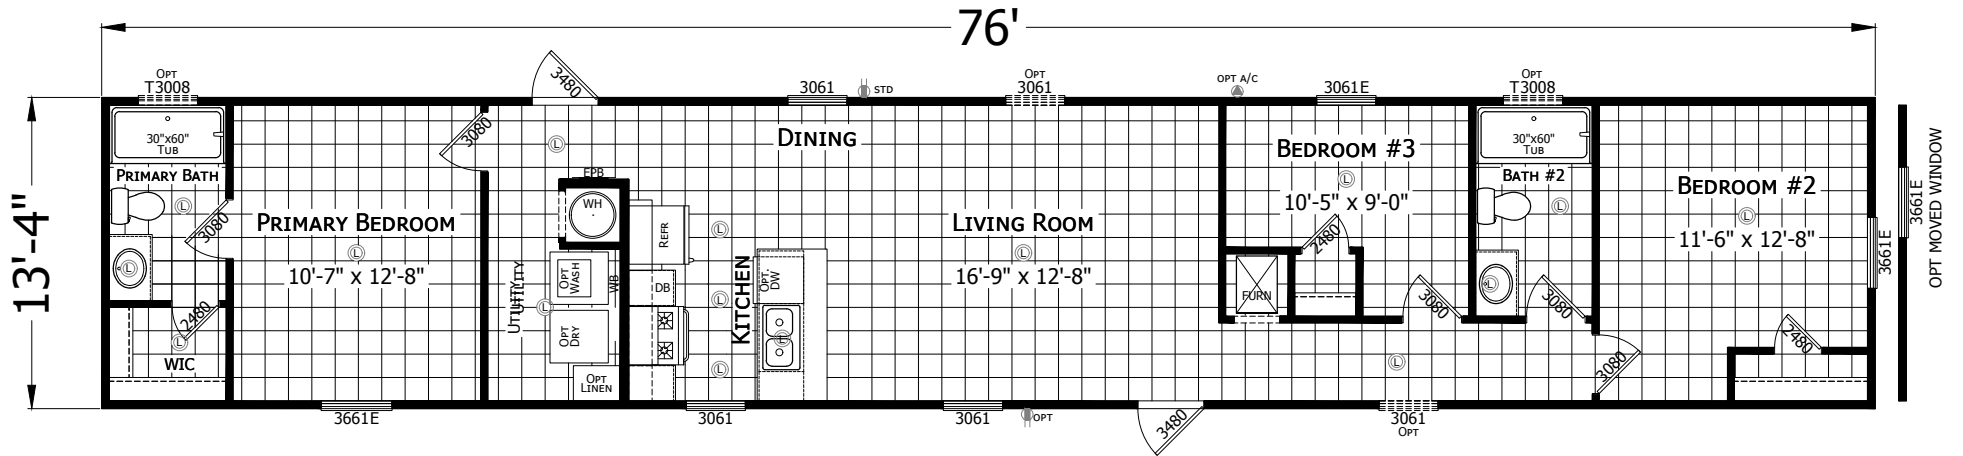

Ellenton

Redman Classic Series - Single Section

1,013 SQ. FT. (Approximate) 3 Bedroom, 2 Bath

Last Updated: 7-17-24

CHAMPION HOMES CENTER
501A S. Burlison Blvd.
Burlison, TX 76028

FactoryDirectTexas.com | 1-800-965-3721