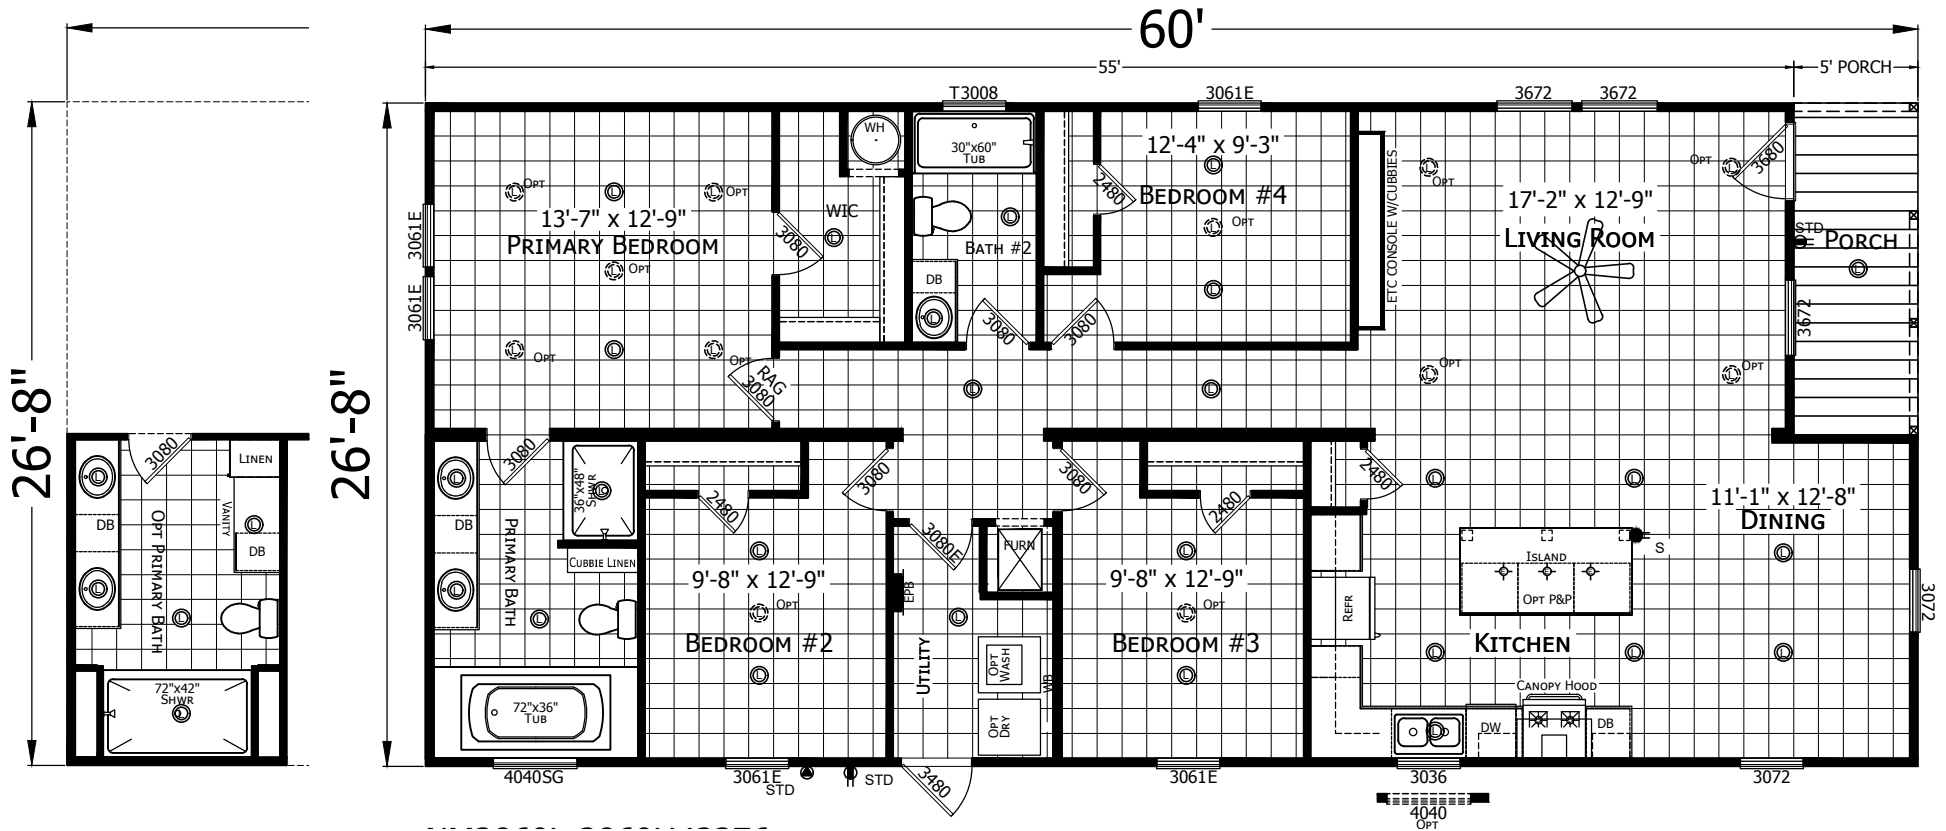

Evans

Redman New Moon Series - Multi Section

1600 SQ. FT. (Approximate) 4 Bedroom, 2 Bath

Last Updated: 1-14-25

CHAMPION HOMES CENTER
501A S. Burlison Blvd.
Burlison, TX 76028

FactoryDirectTexas.com | 1-800-965-3721