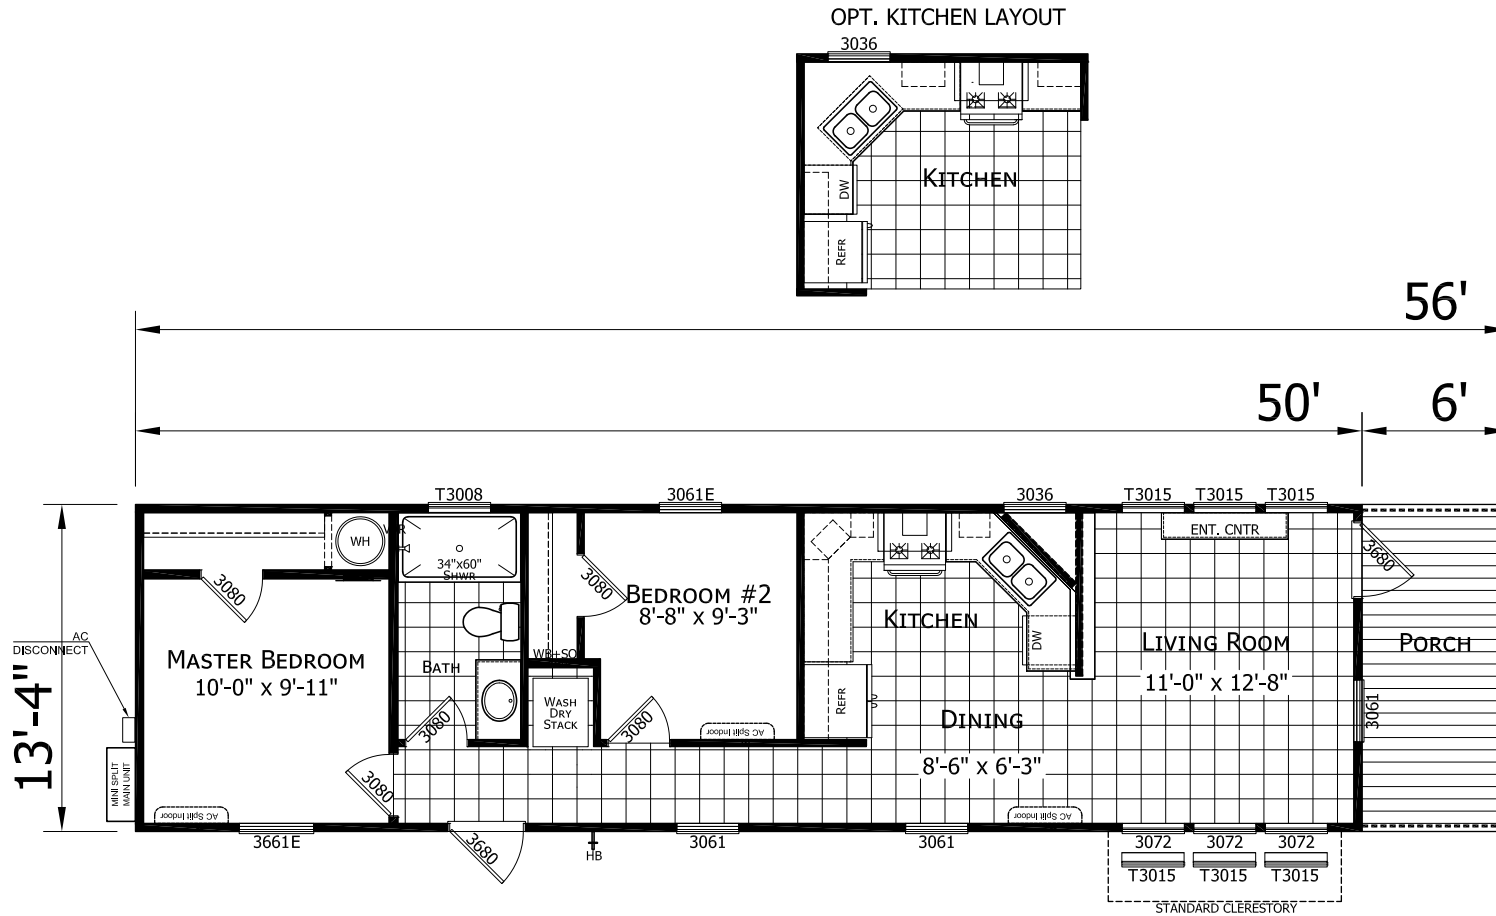

Gatesville

Tiny Home Series

667 SQ. FT. (Approximate) 1 Bedroom, 1 Bath

Last Updated: 11-22-24

CHAMPION HOMES CENTER
501A S. Burseson Blvd.
Burleson, TX 76028

FactoryDirectTexas.com | 1-800-965-3721

IMPORTANT: Champion Homes reserves the right to modify, cancel or substitute products or features of this event at any time without prior notice or obligation. Pictures and other promotional materials are representative and may depict or contain floor plans, square footages, elevations, options, upgrades, extra design features, decorations, floor coverings, specialty light fixtures, custom paint and wall coverings, window treatments, landscaping, sound and alarm systems, furnishings, appliances, and other designer/decorator features and amenities that are not included as part of the home and/or may not be available at all locations. Home, pricing and community information is subject to change, and homes to prior sale, at any time without notice or obligation. ©2020 Champion Homes. All rights reserved.