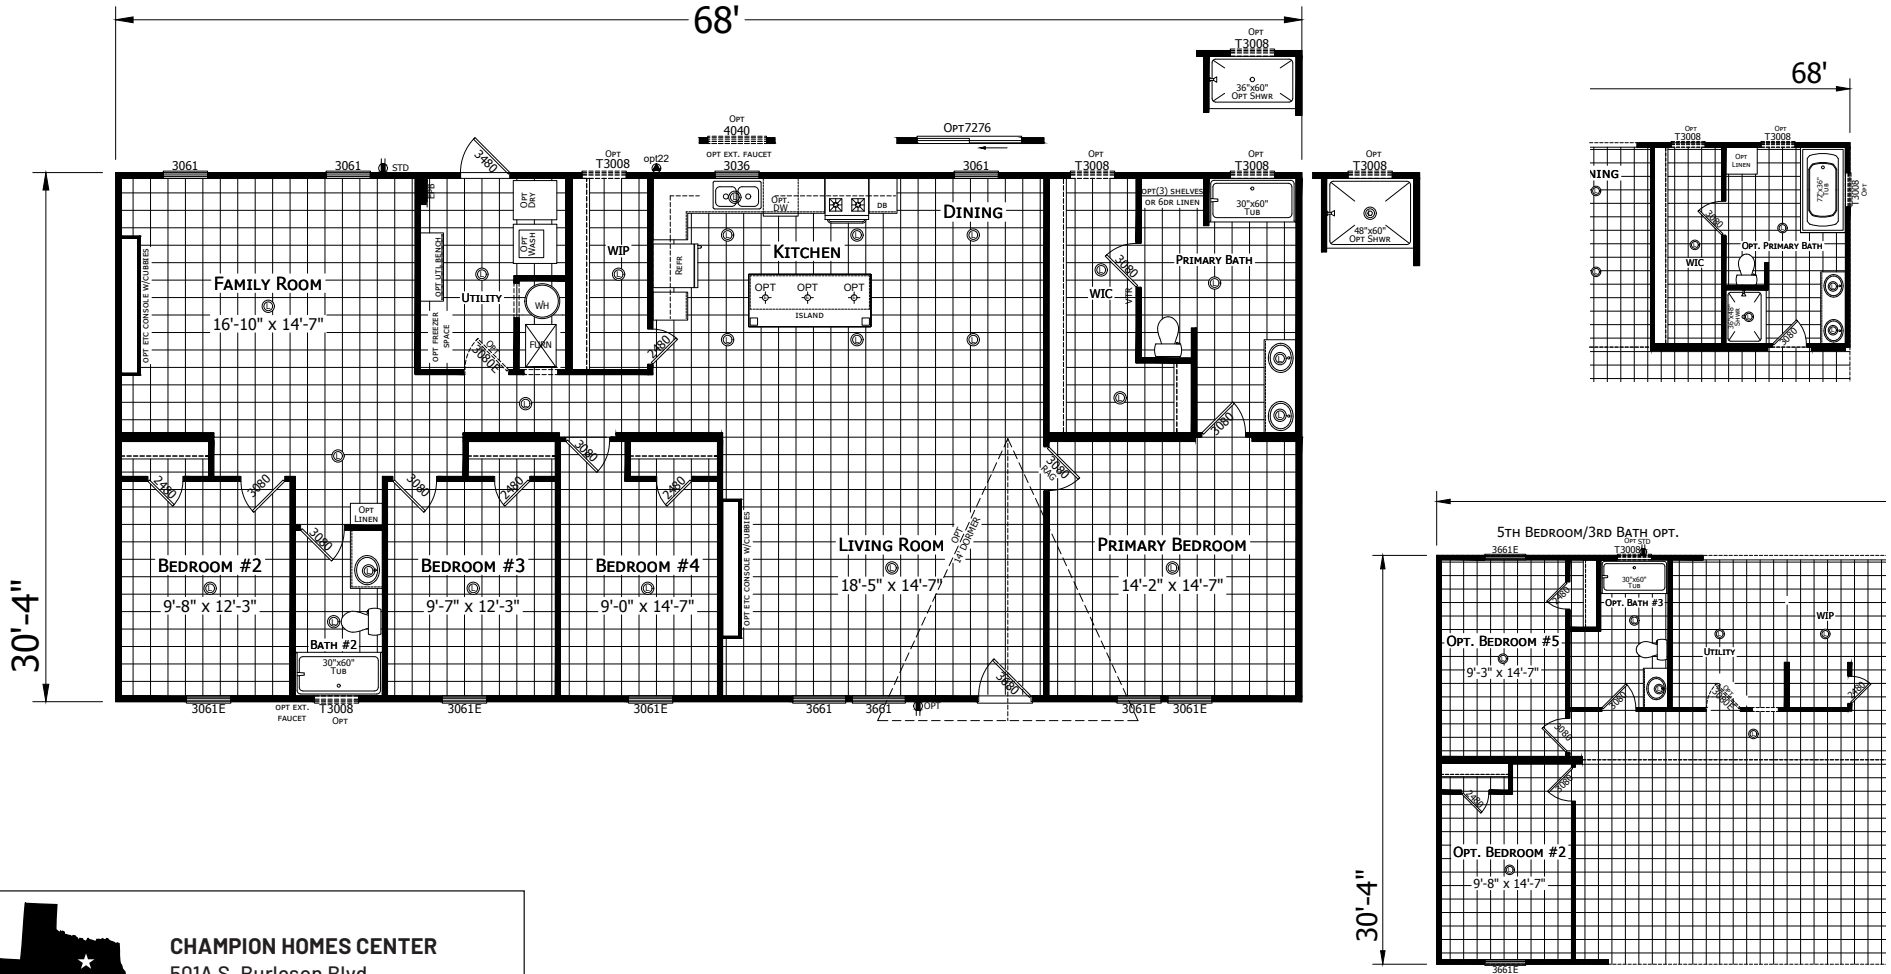

# Groveton

Redman Classic Series - Multi Section

2,063 SQ. FT. (Approximate) 4 Bedroom, 2 Bath

Last Updated: 7-17-24

**CHAMPION HOMES CENTER**  
501A S. Bursleson Blvd.  
Bursleson, TX 76028

**FactoryDirectTexas.com | 1-800-965-3721**