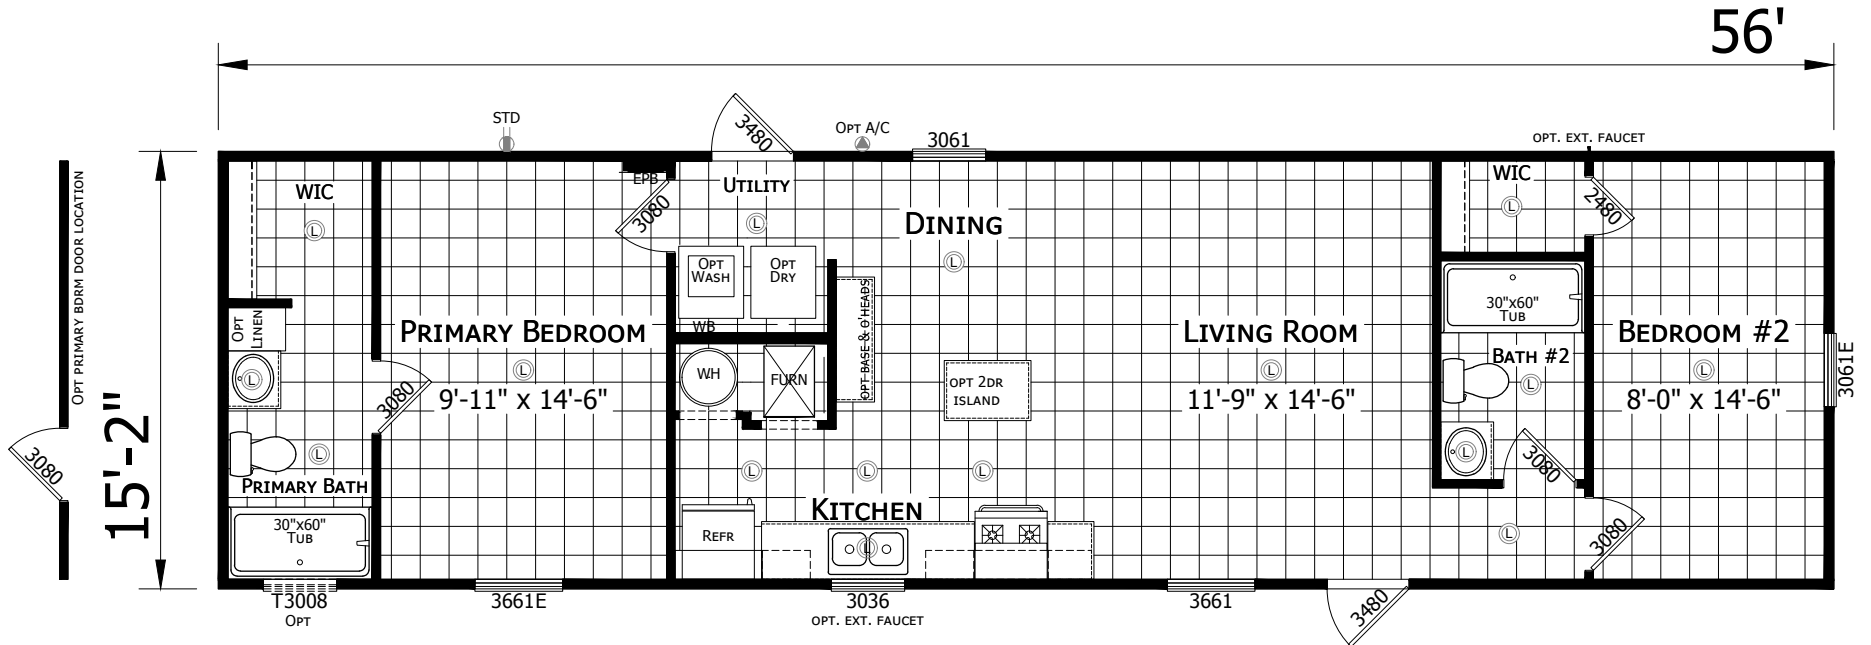

# Hallsburg

Redman Classic Series - Single Section

849 SQ. FT. (Approximate) 2 Bedroom, 2 Bath

Last Updated: 7-17-24

**CHAMPION HOMES CENTER**  
501A S. Burleson Blvd.  
Burleson, TX 76028

**FactoryDirectTexas.com | 1-800-965-3721**