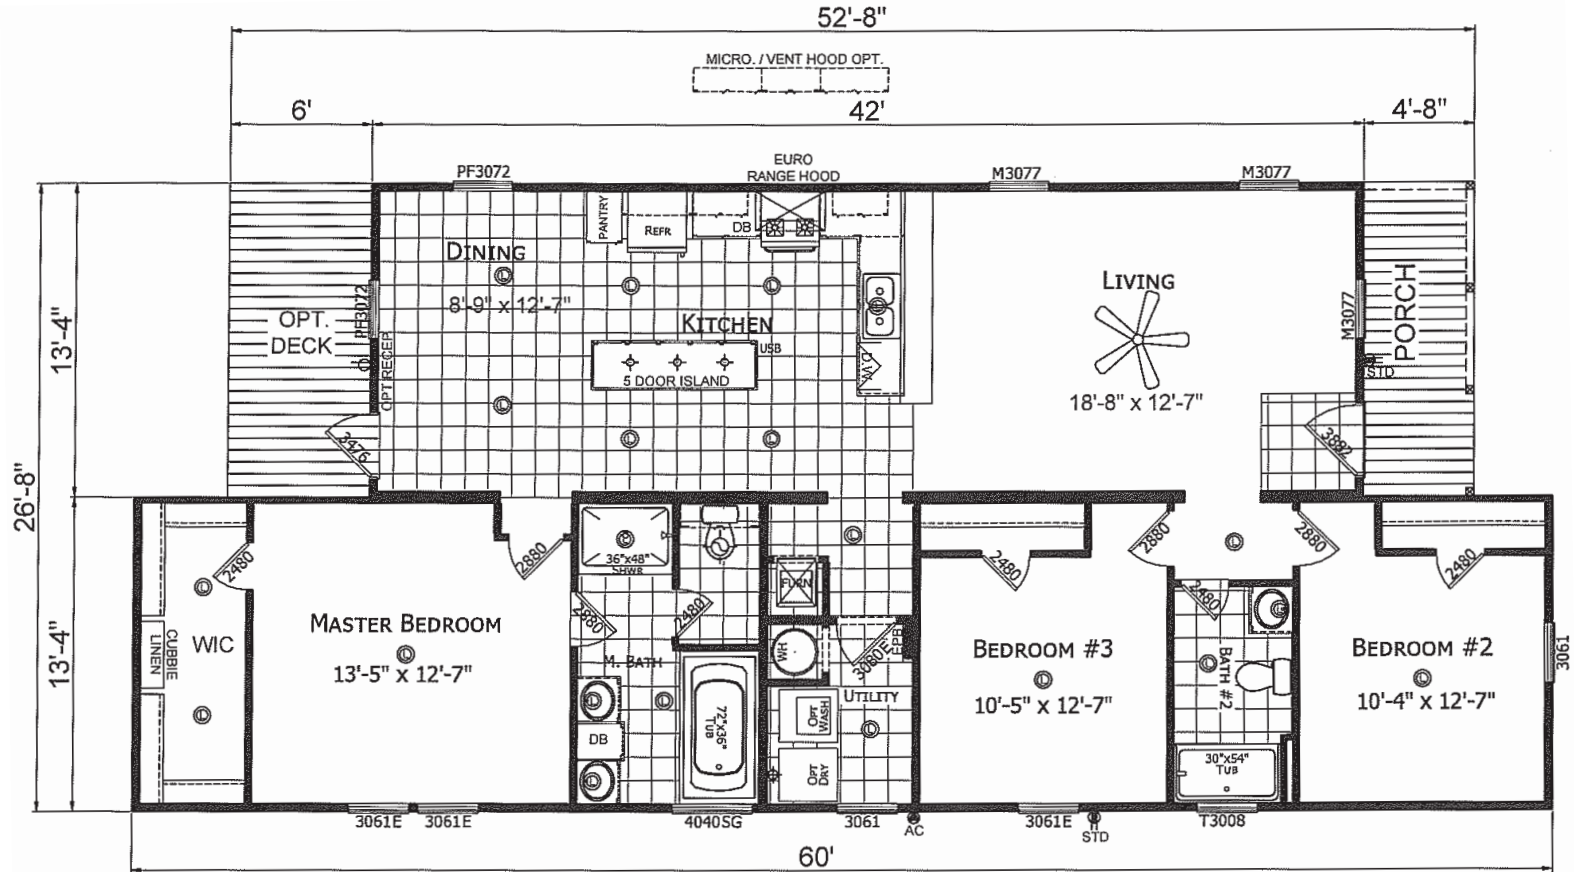

Heatherbrook

Champion Select Series - Multi Section

1,360 SQ. FT. (Approximate) 3 Bedroom, 2 Bath

Last Updated: 2-1-21

CHAMPION HOMES CENTER
501A S. Burleson Blvd.
Burleson, TX 76028

FactoryDirectTexas.com | 1-800-965-3721