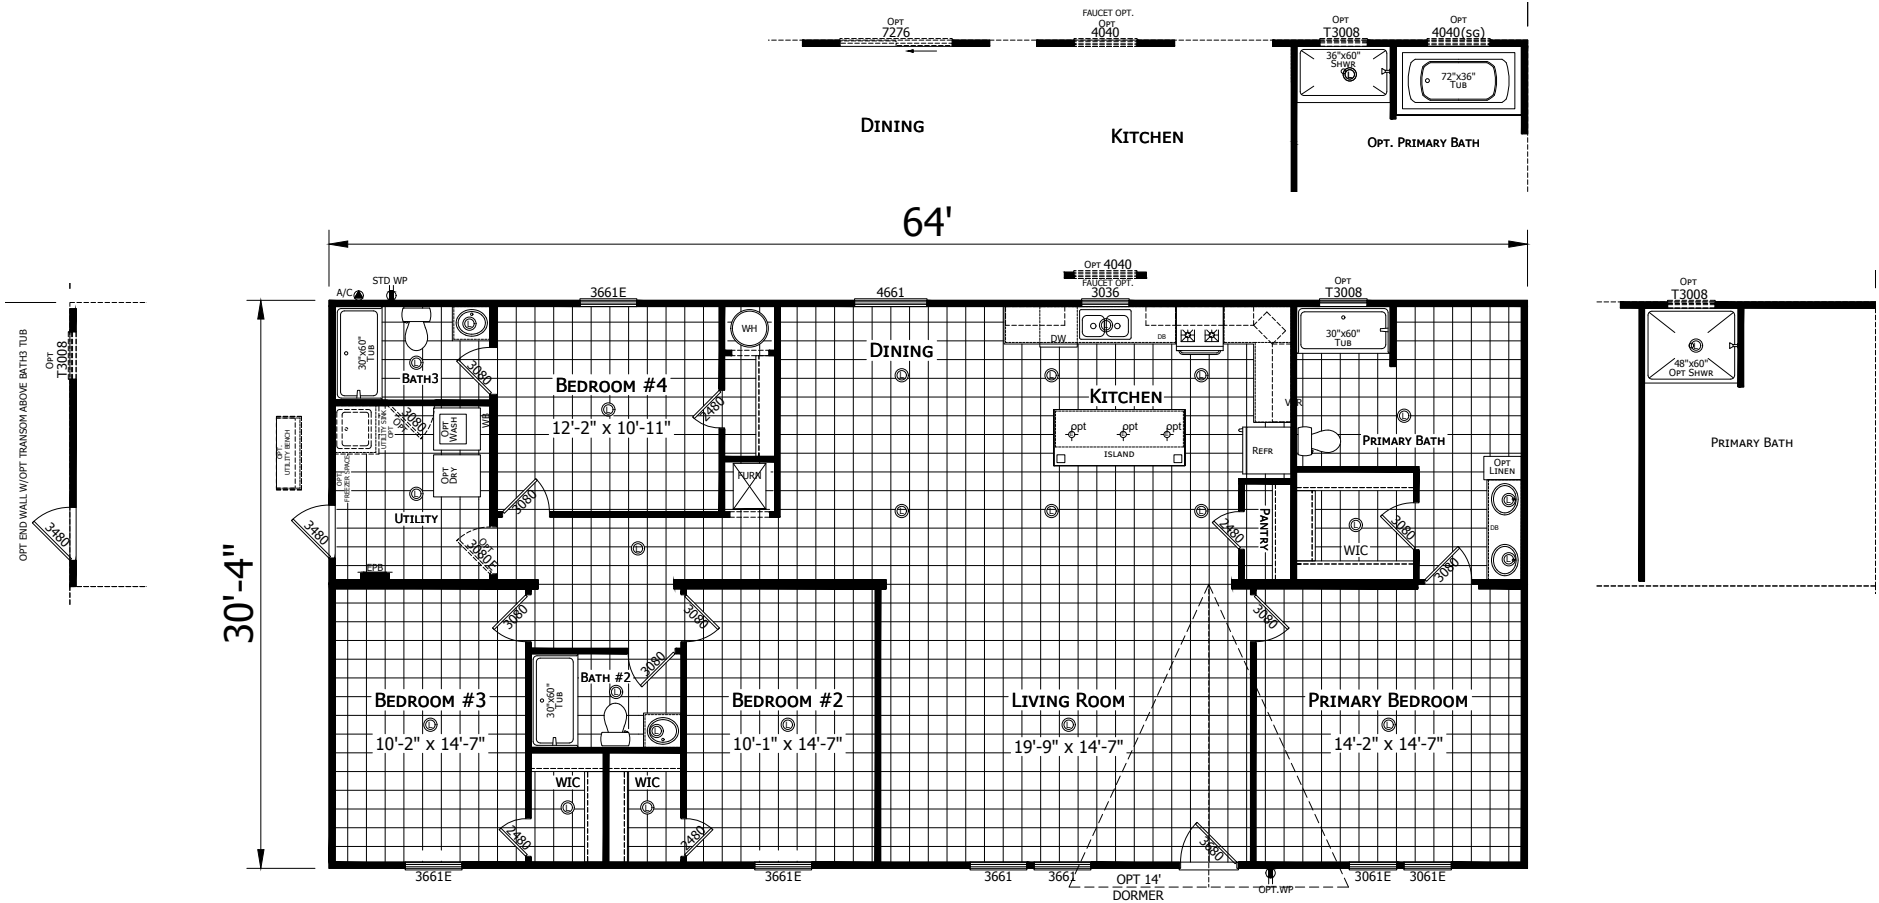

Jennings

Redman Classic Series - Multi Section

1,941 SQ. FT. (Approximate) 4 Bedroom, 3 Bath

Last Updated: 7-17-24

CHAMPION HOMES CENTER
501A S. Burleson Blvd.
Burleson, TX 76028

FactoryDirectTexas.com | 1-800-965-3721