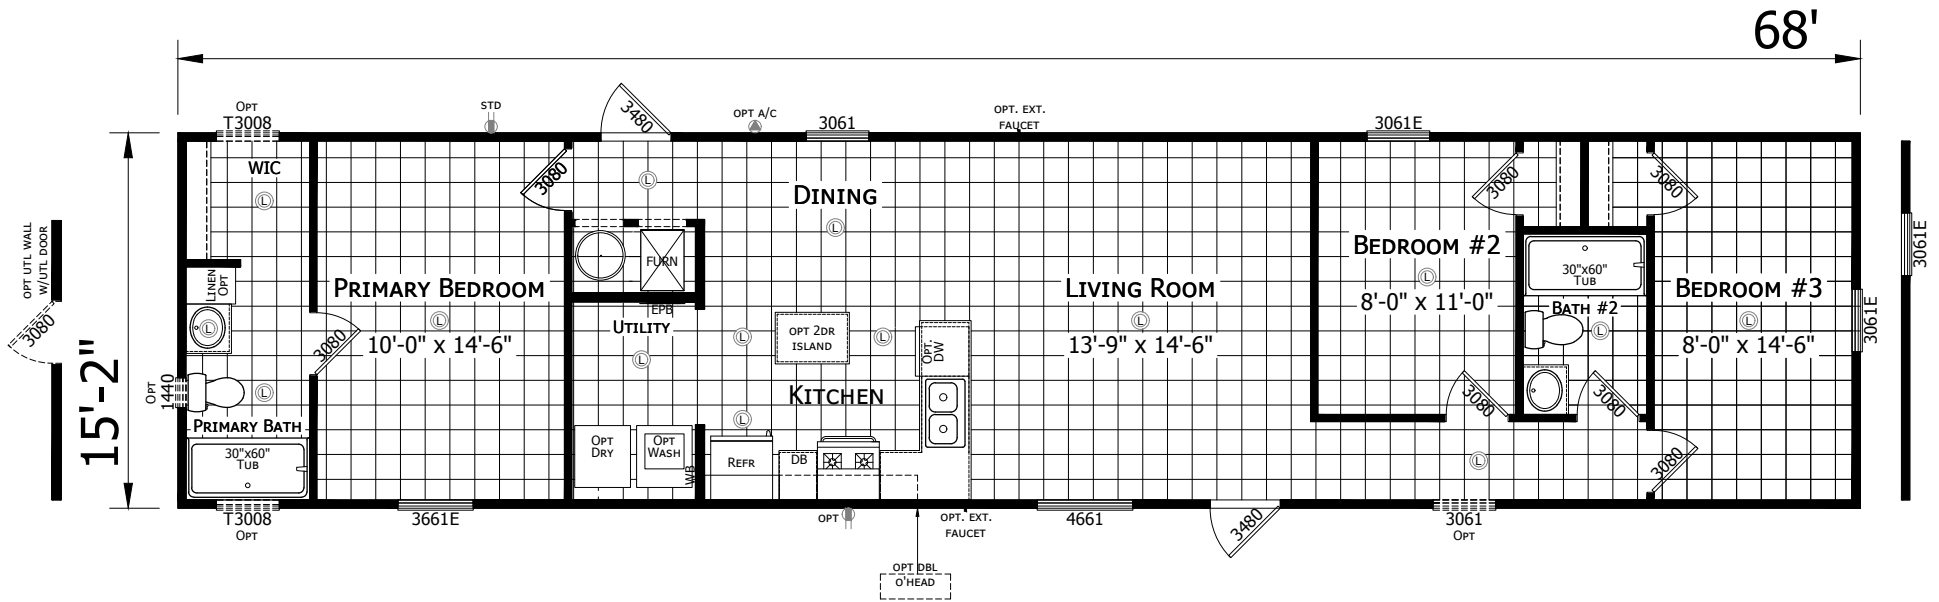

Lavon

Redman Classic Series - Single Section

1,031 SQ. FT. (Approximate) 3 Bedroom, 2 Bath

Last Updated: 7-17-24

CHAMPION HOMES CENTER
501A S. Burlison Blvd.
Burlison, TX 76028

FactoryDirectTexas.com | 1-800-965-3721