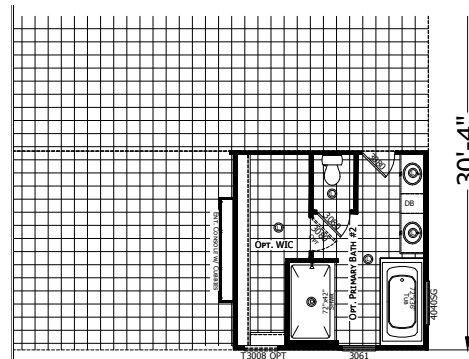

# Lockney

Redman New Moon Series - Multi Section

2305 SQ. FT. (Approximate) 4 Bedroom, 2 Bath

Last Updated: 1-14-25

**CHAMPION HOMES CENTER**  
501A S. Burluson Blvd.  
Burluson, TX 76028

**FactoryDirectTexas.com | 1-800-965-3721**