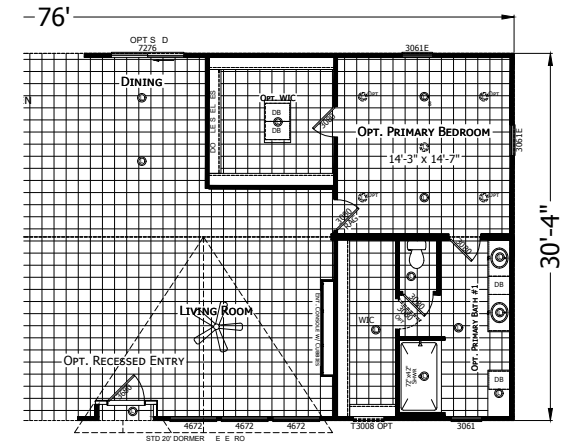

# Lockney

Redman New Moon Series - Multi Section

2305 SQ. FT. (Approximate) 4 Bedroom, 2 Bath

Last Updated: 1-14-25

**CHAMPION HOMES CENTER**  
501A S. Burluson Blvd.  
Burluson, TX 76028

**FactoryDirectTexas.com | 1-800-965-3721**