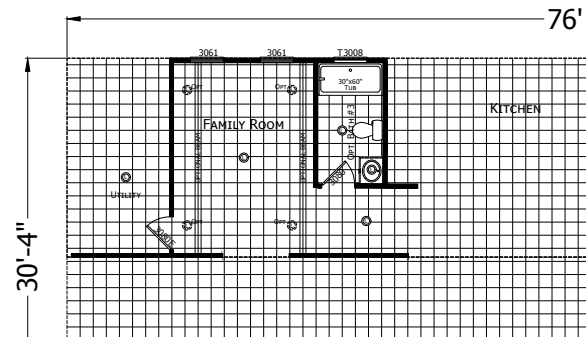

# Lockney

Redman New Moon Series - Multi Section

2305 SQ. FT. (Approximate) 4 Bedroom, 2 Bath

Last Updated: 1-14-25

**CHAMPION HOMES CENTER**  
501A S. Burluson Blvd.  
Burluson, TX 76028

**FactoryDirectTexas.com | 1-800-965-3721**