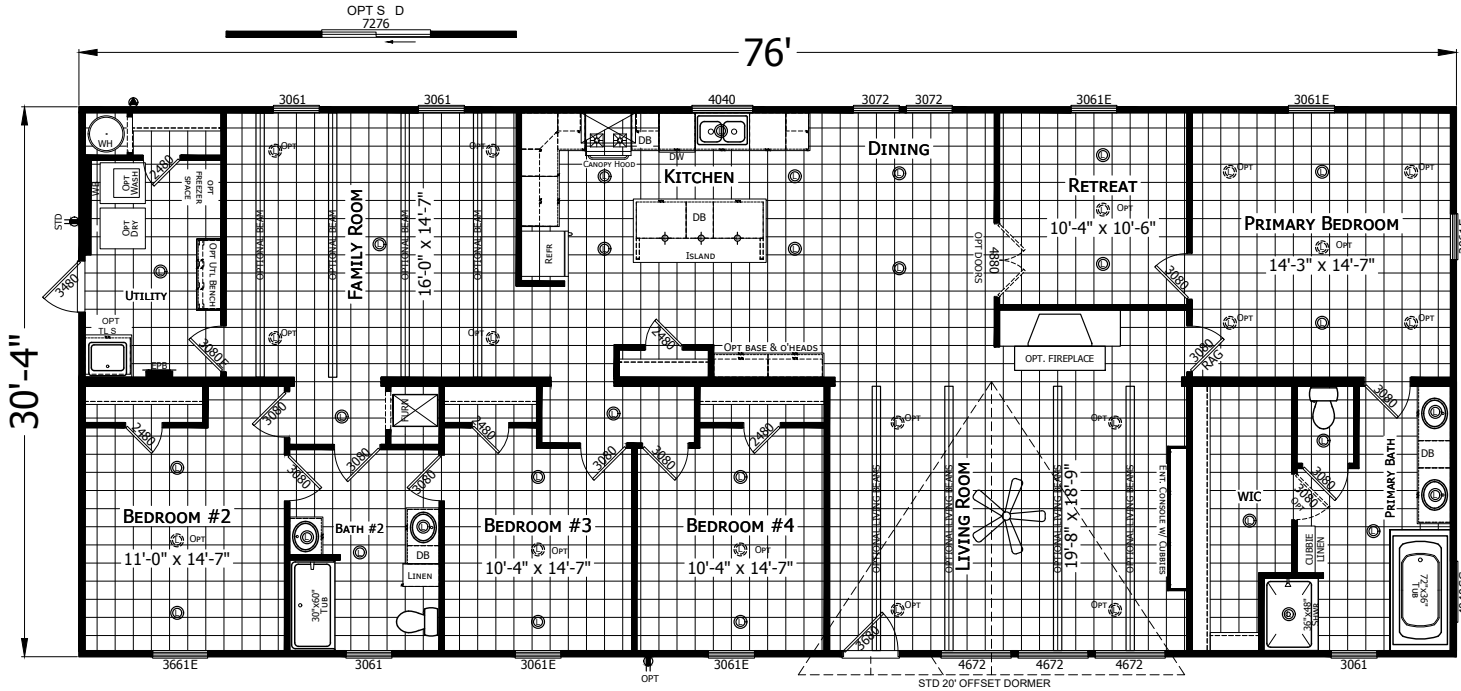

# Lockney

Redman New Moon Series - Multi Section

2305 SQ. FT. (Approximate) 4 Bedroom, 2 Bath

Last Updated: 1-14-25

**CHAMPION HOMES CENTER**  
501A S. Burluson Blvd.  
Burluson, TX 76028

**FactoryDirectTexas.com | 1-800-965-3721**