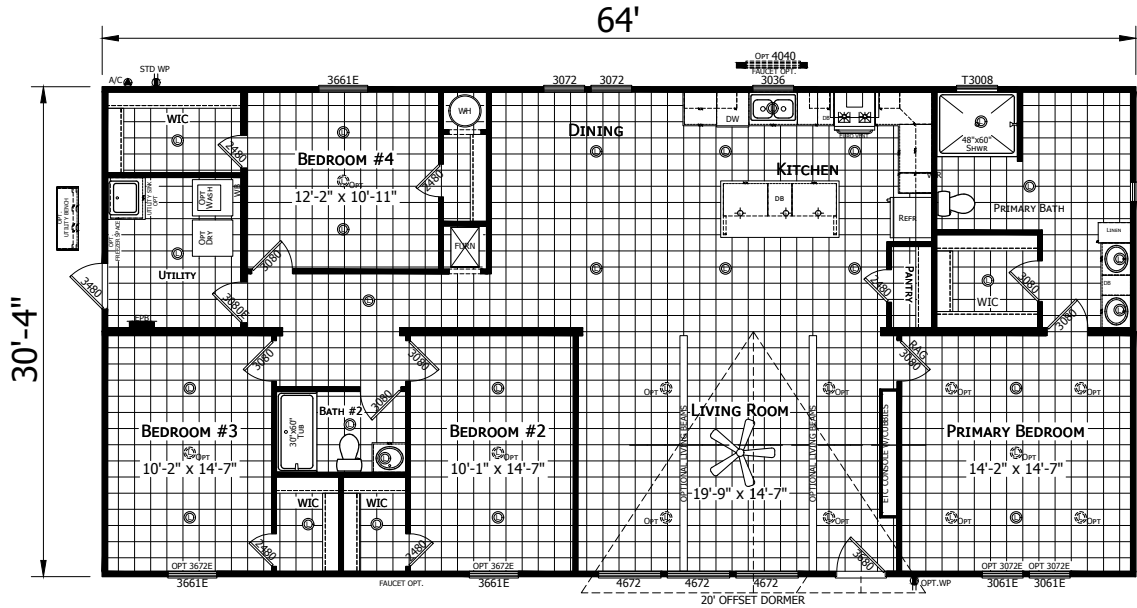

# Markel

Redman New Moon Series - Multi Section

1,941 SQ. FT. (Approximate) 4 Bedroom, 2 Bath

Last Updated: 1-9-25

**CHAMPION HOMES CENTER**  
501A S. Burleson Blvd.  
Burleson, TX 76028

**FactoryDirectTexas.com | 1-800-965-3721**