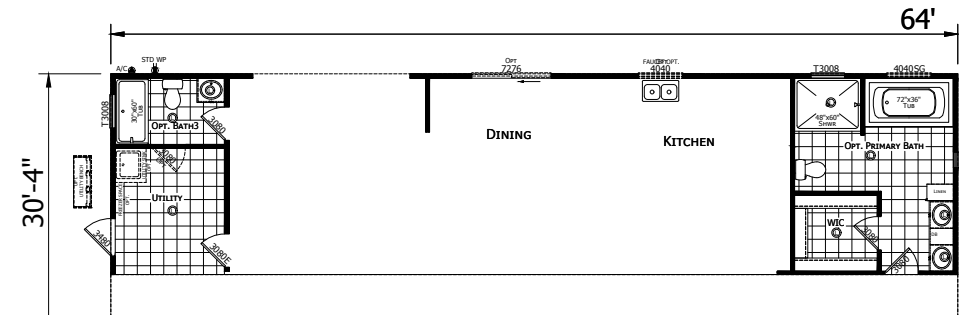

# Markel

Redman New Moon Series - Multi Section

1,941 SQ. FT. (Approximate) 4 Bedroom, 2 Bath

Last Updated: 1-9-25

**CHAMPION HOMES CENTER**  
501A S. Burleson Blvd.  
Burleson, TX 76028

**FactoryDirectTexas.com | 1-800-965-3721**