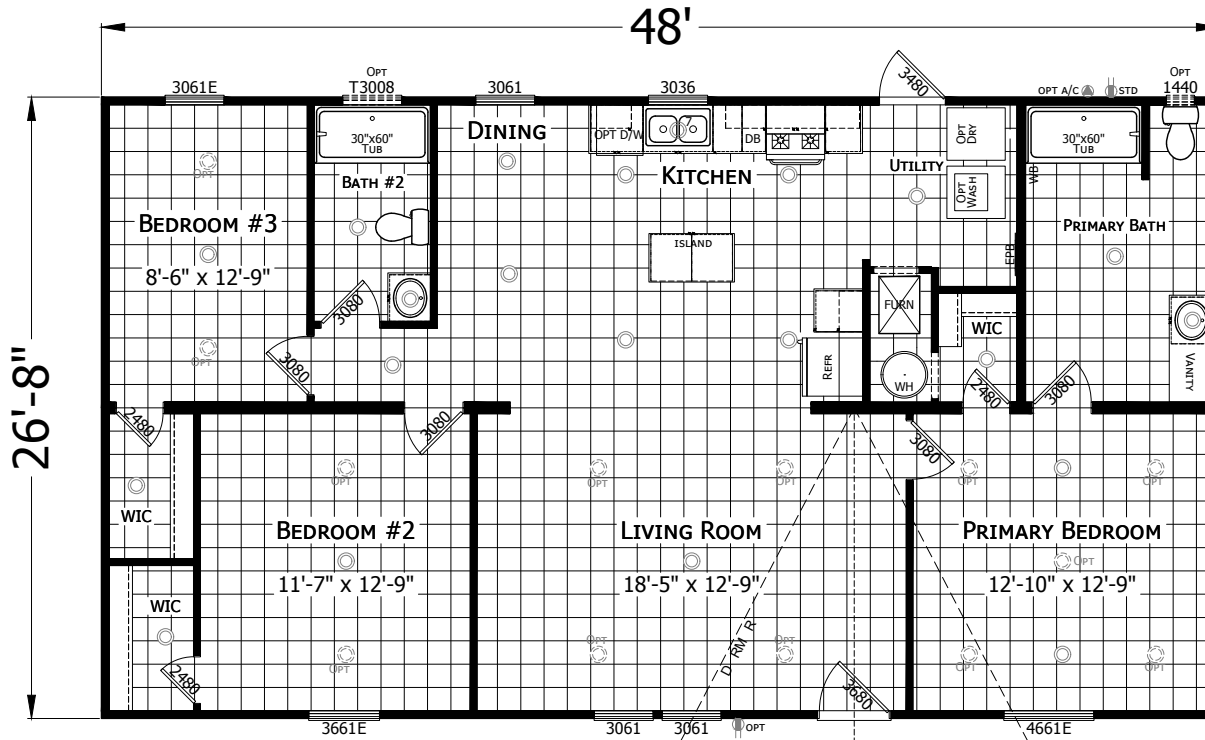

Natalia

Redman Classic Series - Multi Section

1,280 SQ. FT. (Approximate) 3 Bedroom, 2 Bath

Last Updated: 1-9-25

CHAMPION HOMES CENTER
501A S. Burleson Blvd.
Burleson, TX 76028

FactoryDirectTexas.com | 1-800-965-3721