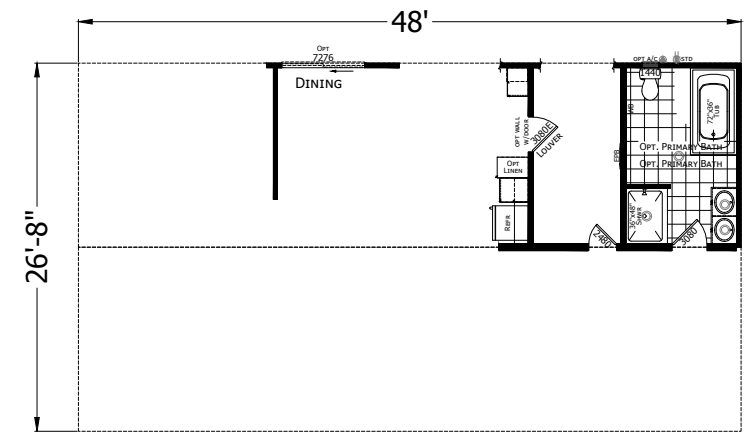

Natalia

Redman Classic Series - Multi Section

1,280 SQ. FT. (Approximate) 3 Bedroom, 2 Bath

Last Updated: 1-9-25

CHAMPION HOMES CENTER
501A S. Burleson Blvd.
Burleson, TX 76028

FactoryDirectTexas.com | 1-800-965-3721