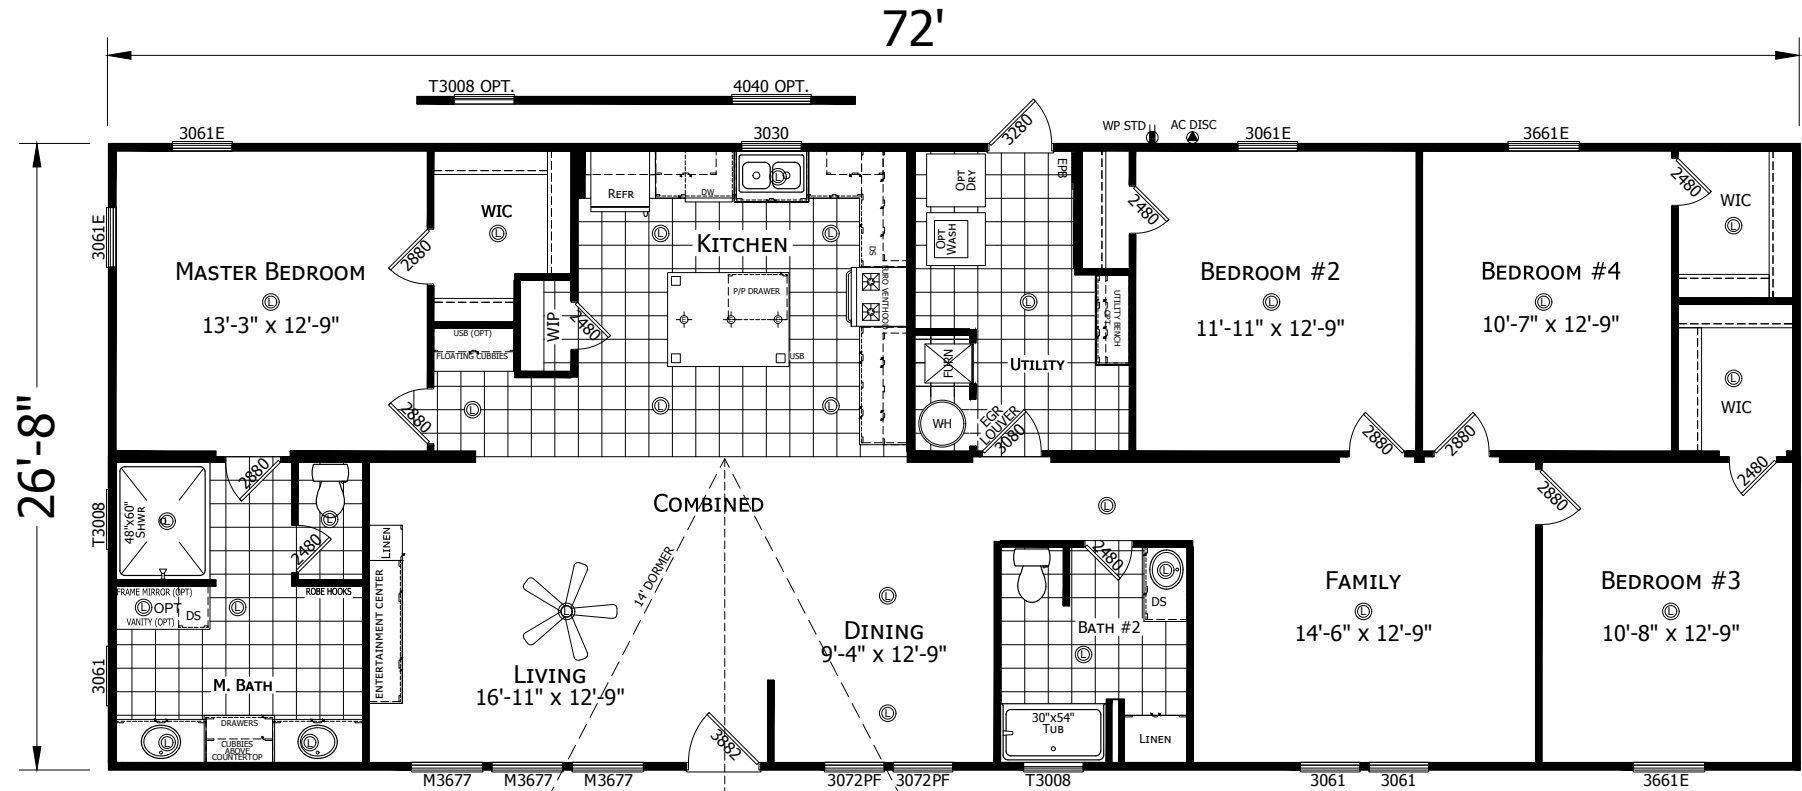

Pepperwood

Redman New Moon Series - Multi Section

1,920 SQ. FT. (Approximate) 4 Bedroom, 2 Bath

Last Updated: 2-1-21

CHAMPION HOMES CENTER
501A S. Bureson Blvd.
Bureson, TX 76028

FactoryDirectTexas.com | 1-800-965-3721