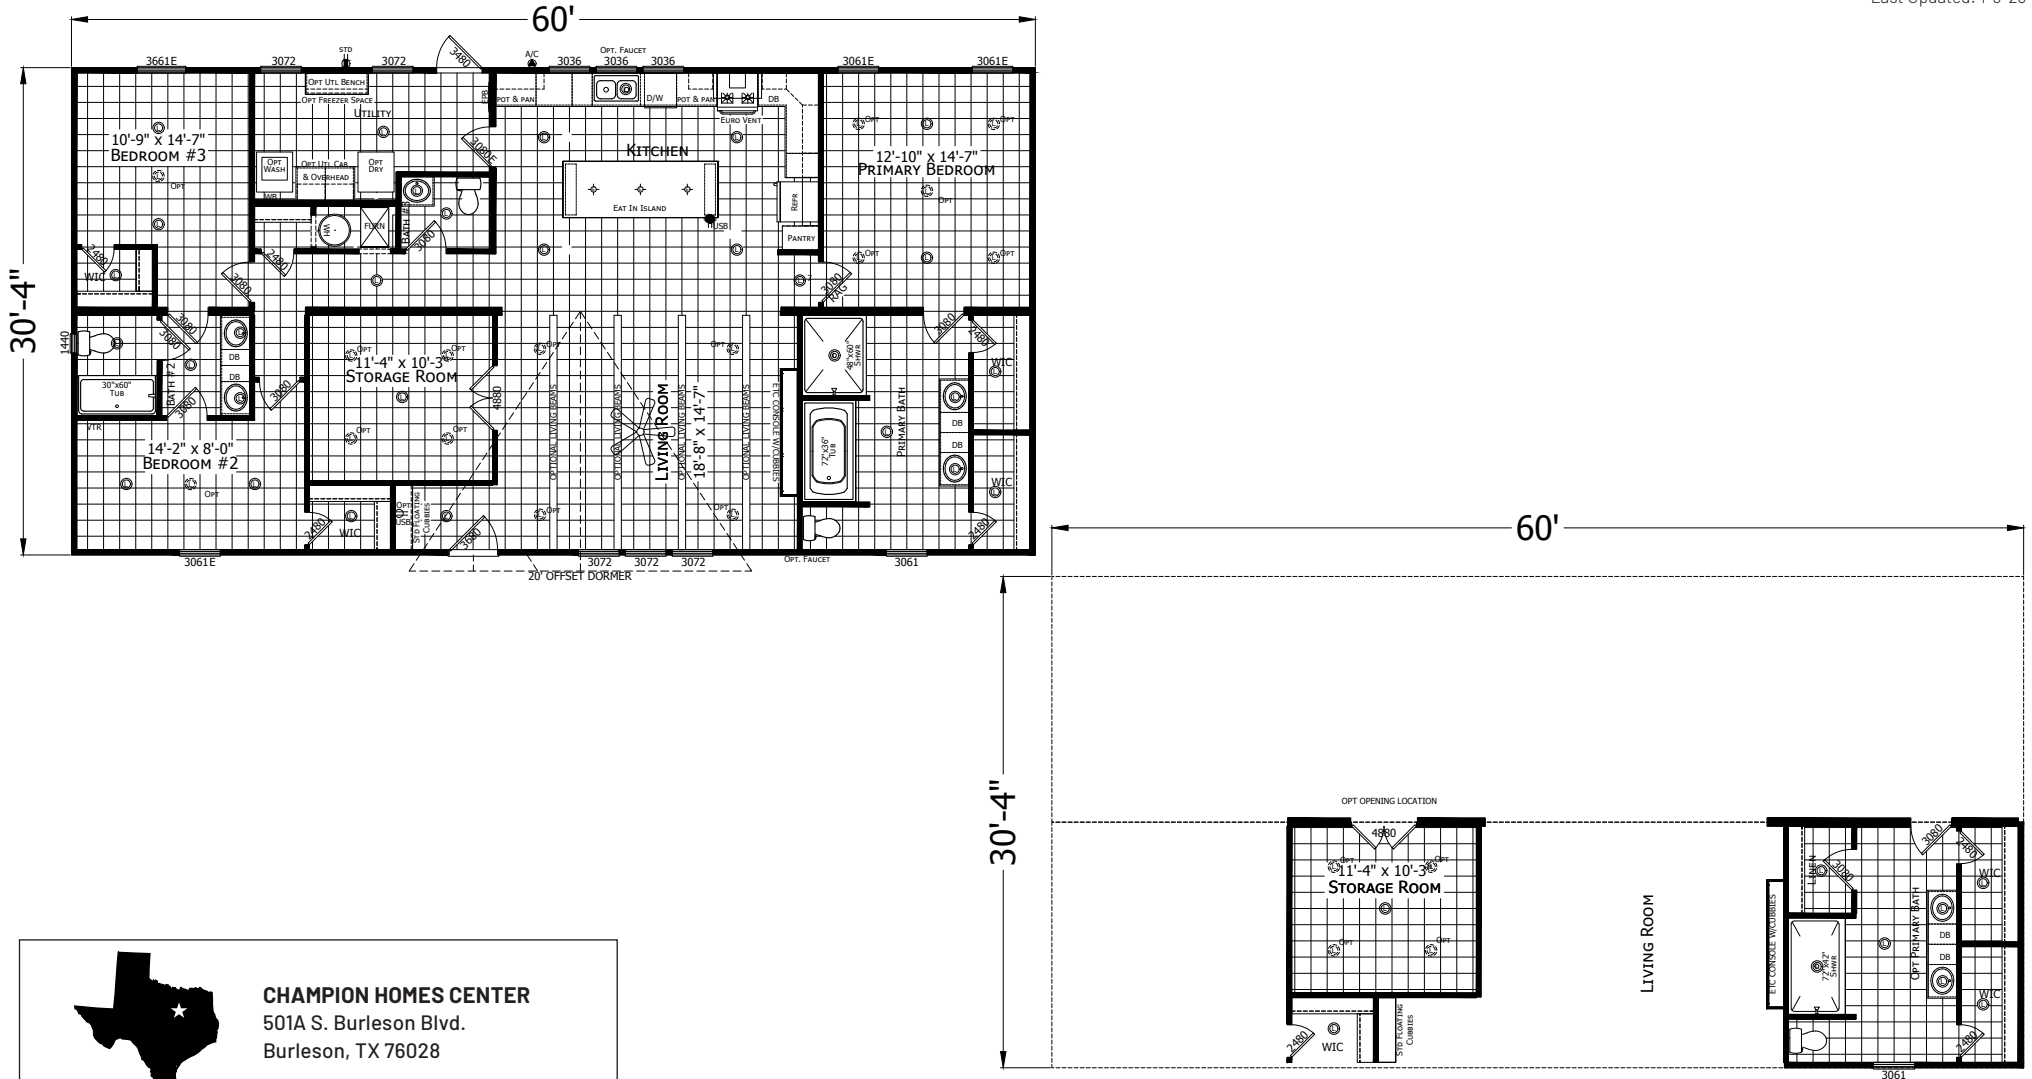

Pitkin

Redman New Moon Series - Multi Section

1,820 SQ. FT. (Approximate) 3 Bedroom, 2 Bath

Last Updated: 1-9-25

CHAMPION HOMES CENTER
 501A S. Burleson Blvd.
 Burleson, TX 76028

FactoryDirectTexas.com | 1-800-965-3721