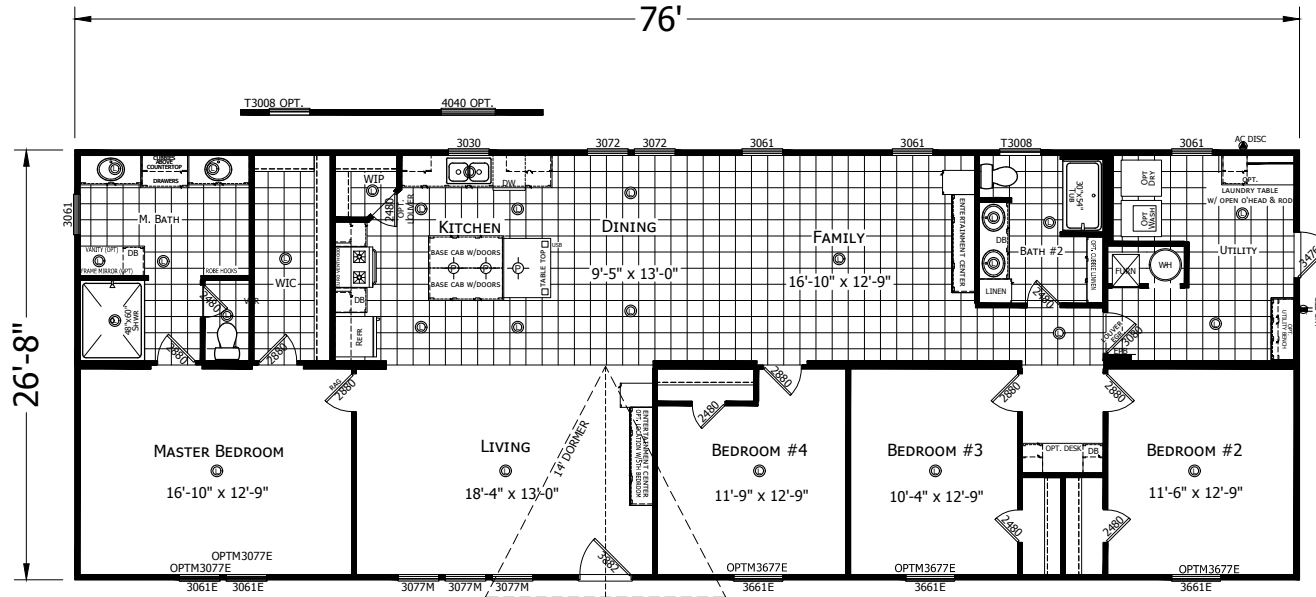

Ragley

Redman New Moon Series, Multi-Section

Factory Expo

"Factory Direct Pricing" HOME CENTERS

4 Bedrooms, 2 Baths
Approx. 2,027 Sq. Ft.

Last Updated: 1-16-20

501A S. Burleson Blvd.,
Burleson, TX 76028

I authorize Factory Expo to build my house, per this plan.