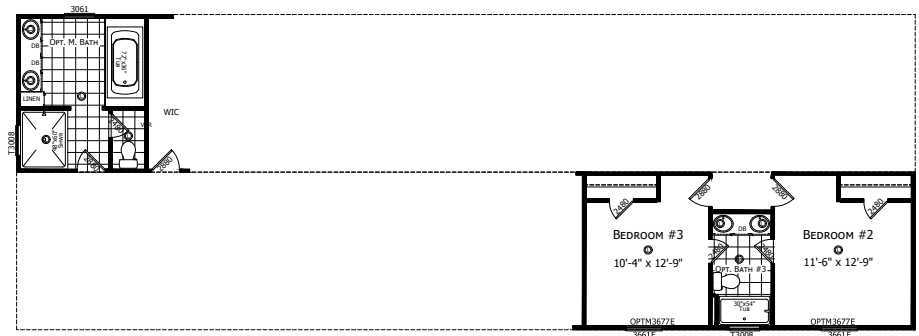

Ragley

Redman New Moon Series, Multi-Section

Factory Expo

"Factory Direct Pricing" HOME CENTERS

4 Bedrooms, 2 Baths
Approx. 2,027 Sq. Ft.

Last Updated: 1-16-20

501A S. Burleson Blvd.,
Burleson, TX 76028

I authorize Factory Expo to build my house, per this plan.