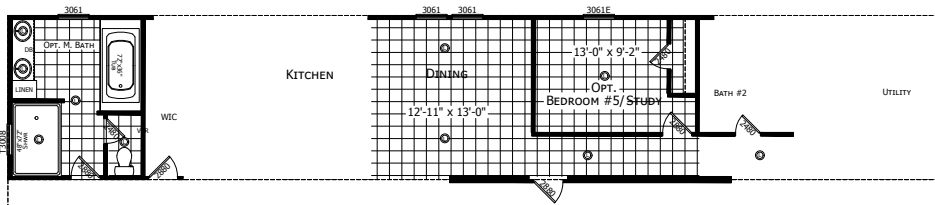

Ragley

Redman New Moon Series, Multi-Section

Factory Expo

"Factory Direct Pricing" HOME CENTERS

4 Bedrooms, 2 Baths
Approx. 2,027 Sq. Ft.

Last Updated: 1-16-20

501A S. Burleson Blvd.,
Burleson, TX 76028

I authorize Factory Expo to build my house, per this plan.