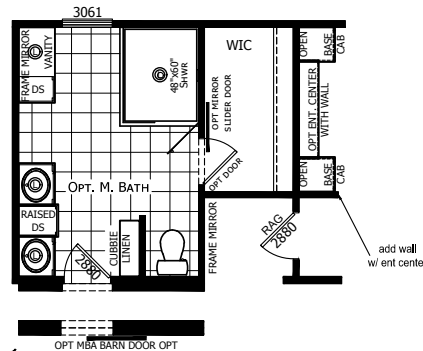

Rosillo

Champion Select Series

Factory Expo

"Factory Direct Pricing" HOME CENTERS

4 Bedrooms, 3 Baths
Approx. 2,026 Sq. Ft.

Last Updated: 4-10-20

501A S. Burleson Blvd.,
Burleson, TX 76028

I authorize Factory Expo to build my house, per this plan.