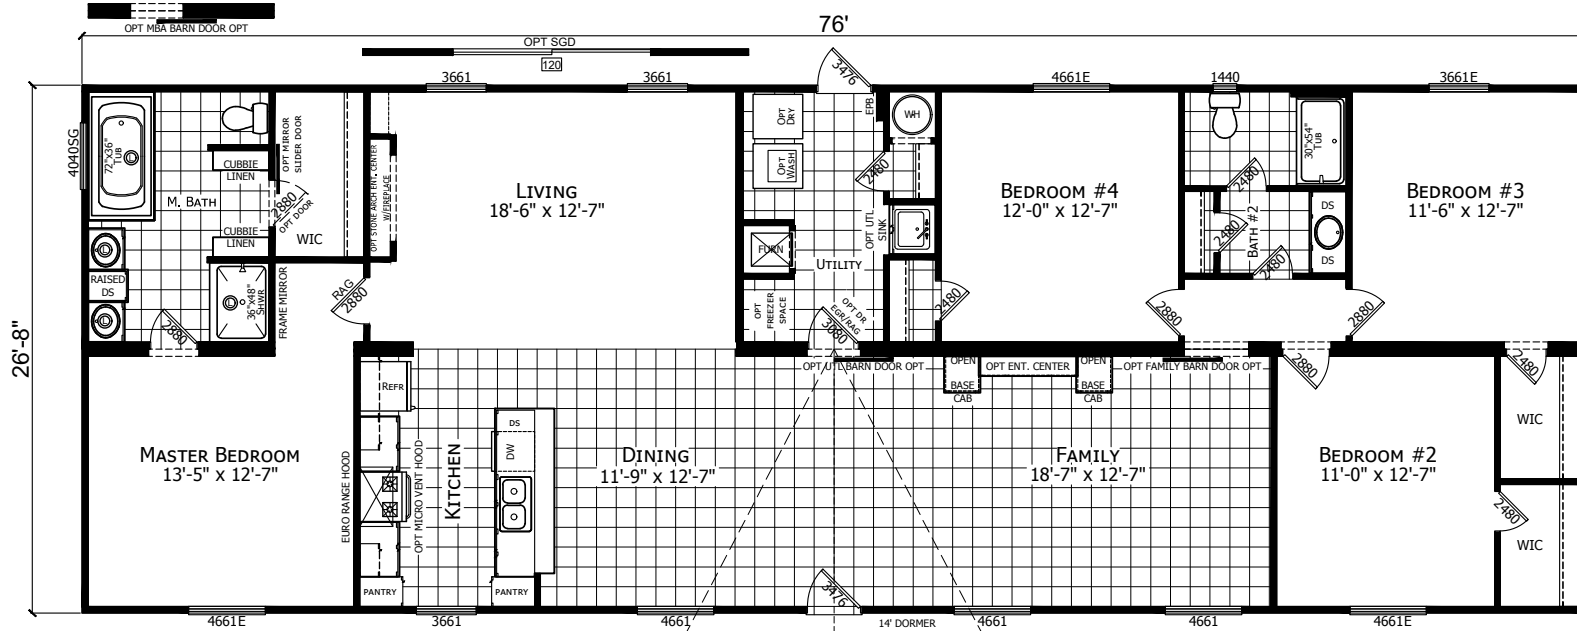

Rosillo

Champion Select Series

Factory Expo

"Factory Direct Pricing" HOME CENTERS

4 Bedrooms, 3 Baths
Approx. 2,026 Sq. Ft.

Last Updated: 4-10-20

501A S. Burleson Blvd.,
Burleson, TX 76028

I authorize Factory Expo to build my house, per this plan.