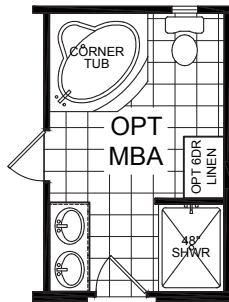

Rush Springs

Redman Classic Series, Multi-Section

Factory Expo

"Factory Direct Pricing" HOME CENTERS

4 Bedroom, 2 Bath
Approx. 1,920 Sq. Ft.

Last Updated: 9-29-17

501A S. Burleson Blvd.,
Burleson, TX 76028

optional wall
with raised
counter top