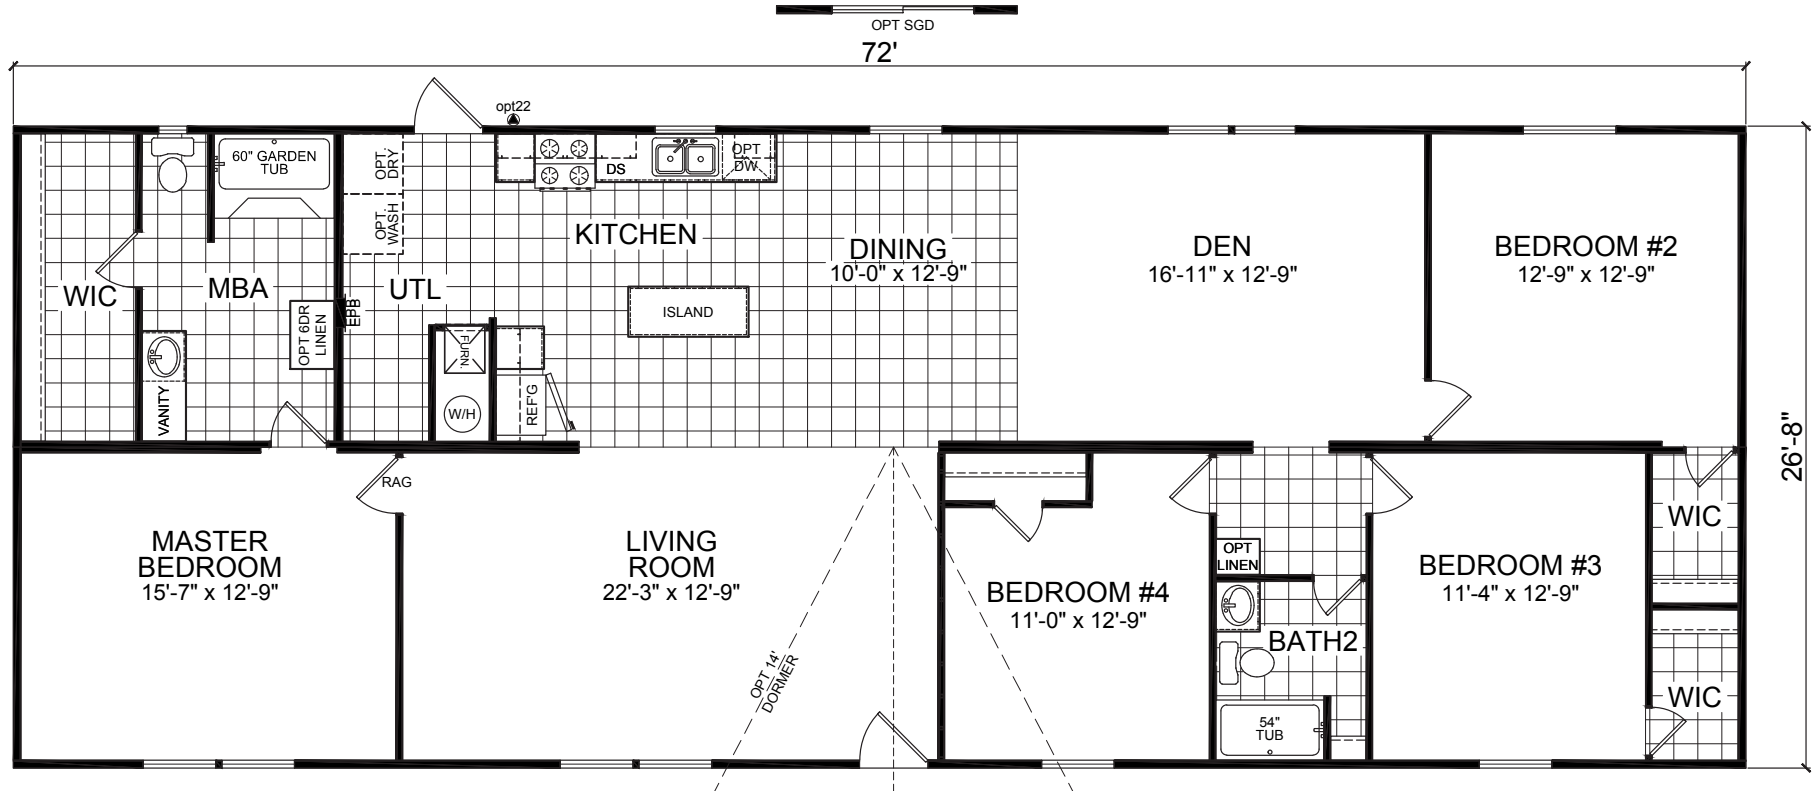

Rush Springs

Redman Classic Series, Multi-Section

Factory Expo

"Factory Direct Pricing" HOME CENTERS

4 Bedroom, 2 Bath
Approx. 1,920 Sq. Ft.

Last Updated: 9-29-17

501A S. Burleson Blvd.,
Burleson, TX 76028

optional wall
with raised
counter top