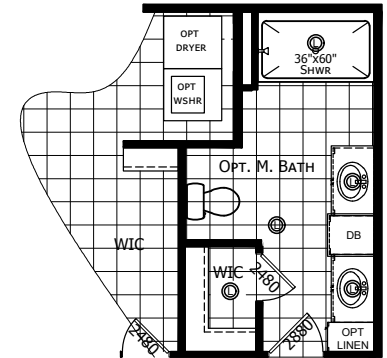

Windermere

Champion Select Series

Factory Expo

"Factory Direct Pricing" HOME CENTERS

3 Bedrooms, 2 Baths
Approx. 1,213 Sq. Ft.

Last Updated: 4-10-20

OPT. M. BATH #2

OPT. M. BATH