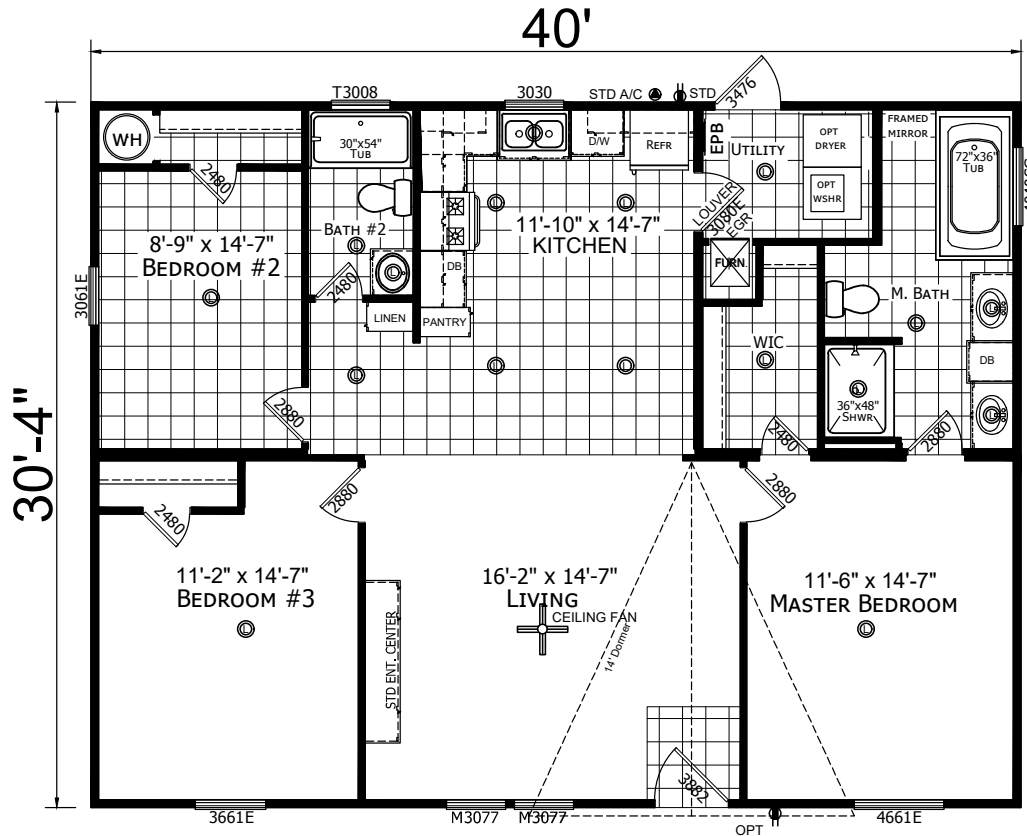

Windermere

Champion Select Series

Factory Expo

"Factory Direct Pricing" HOME CENTERS

3 Bedrooms, 2 Baths
Approx. 1,213 Sq. Ft.

Last Updated: 4-10-20

OPT. M. BATH #2

OPT. M. BATH