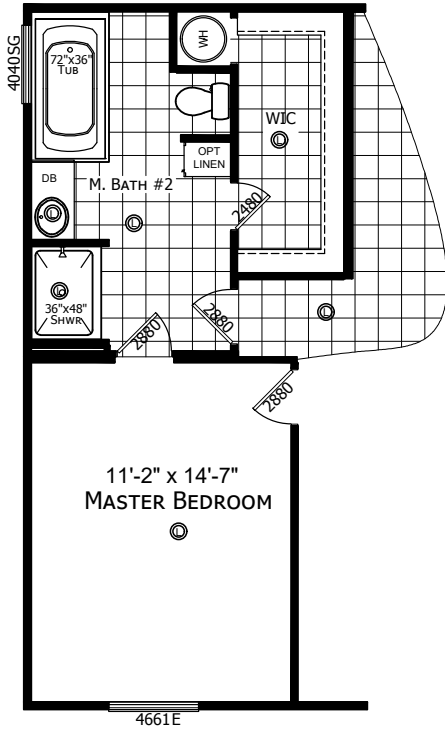

Windermere

Champion Select Series

Factory Expo

"Factory Direct Pricing" HOME CENTERS

3 Bedrooms, 2 Baths
Approx. 1,213 Sq. Ft.

Last Updated: 4-10-20

OPT. M. BATH #2

OPT. M. BATH