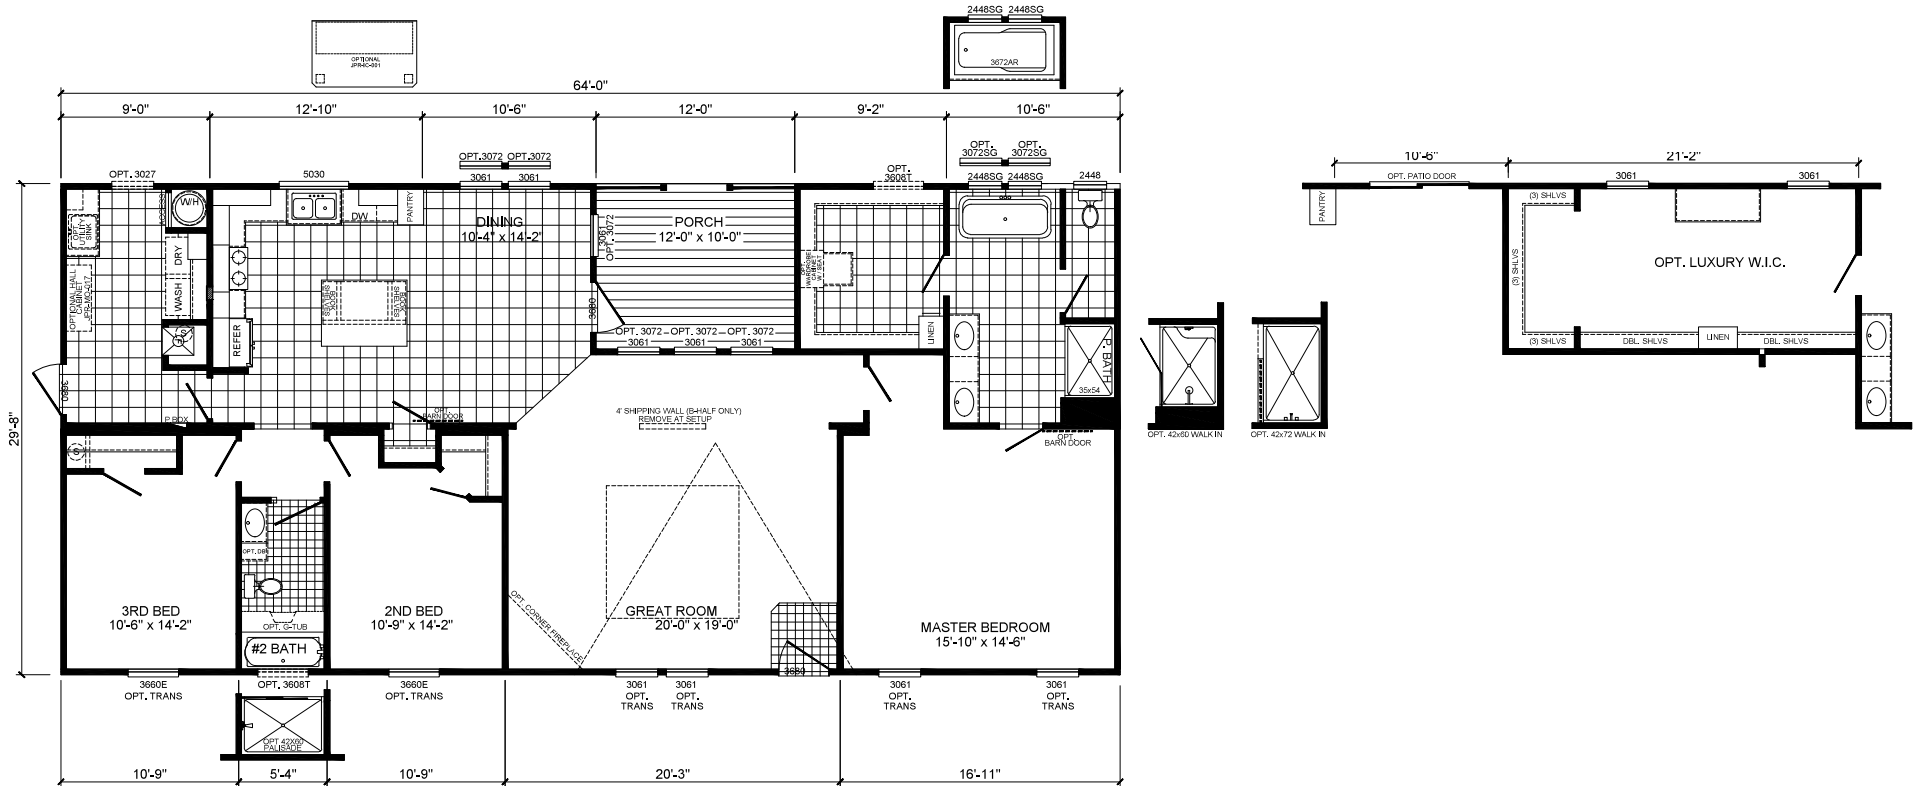

# Abbott

Freedom Series

1,958 SQ. FT. (Approximate) 3 Bedrooms, 2 Baths

Last Updated: 8-7-24

**FACTORY SELECT HOMES**  
19280 Cortez Blvd.  
Brooksville, FL 34601

**FactorySelectHomes.com | 1-800-716-6337**