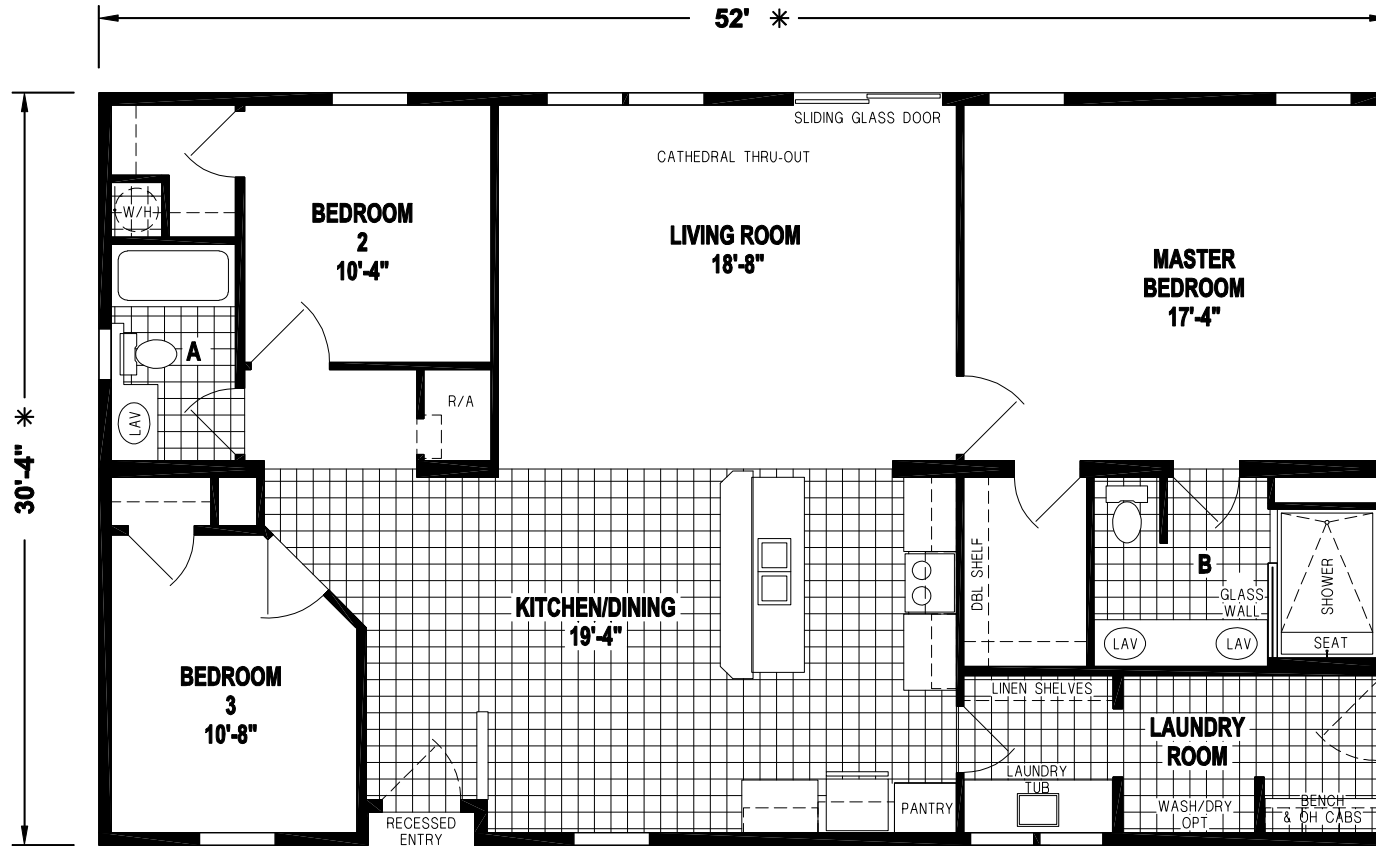

Anastasia

Silver Springs Limited Series

1,577 SQ. FT. (Approximate) 3 Bedroom, 2 Bath

Last Updated: 7-5-22

FACTORY SELECT HOMES
19280 Cortez Blvd.
Brooksville, FL 34601

FactorySelectHomes.com | 1-800-716-6337