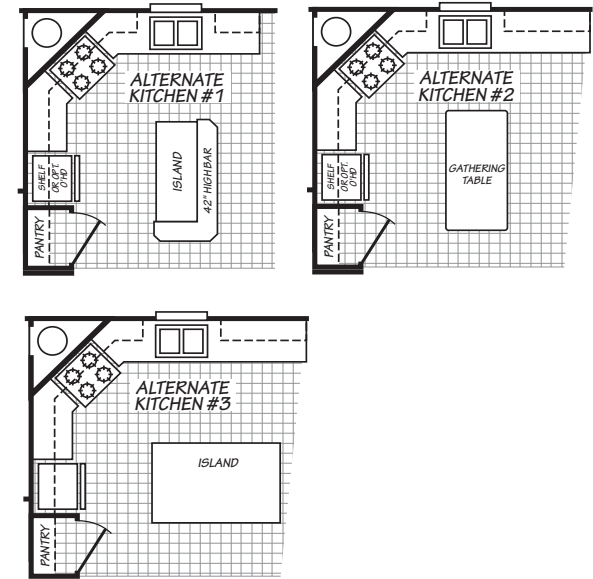

Anclote

Carriage Manor II Series

FactorySelectHomes

3 Bedrooms, 2 Baths
Approx. 1,579 Sq. Ft.

Last Updated: 1-17-19

FactorySelectHomes

19280 Cortez Blvd.
Brooksville, FL 34601
1-800-716-6337

www.FactorySelectHomes.com