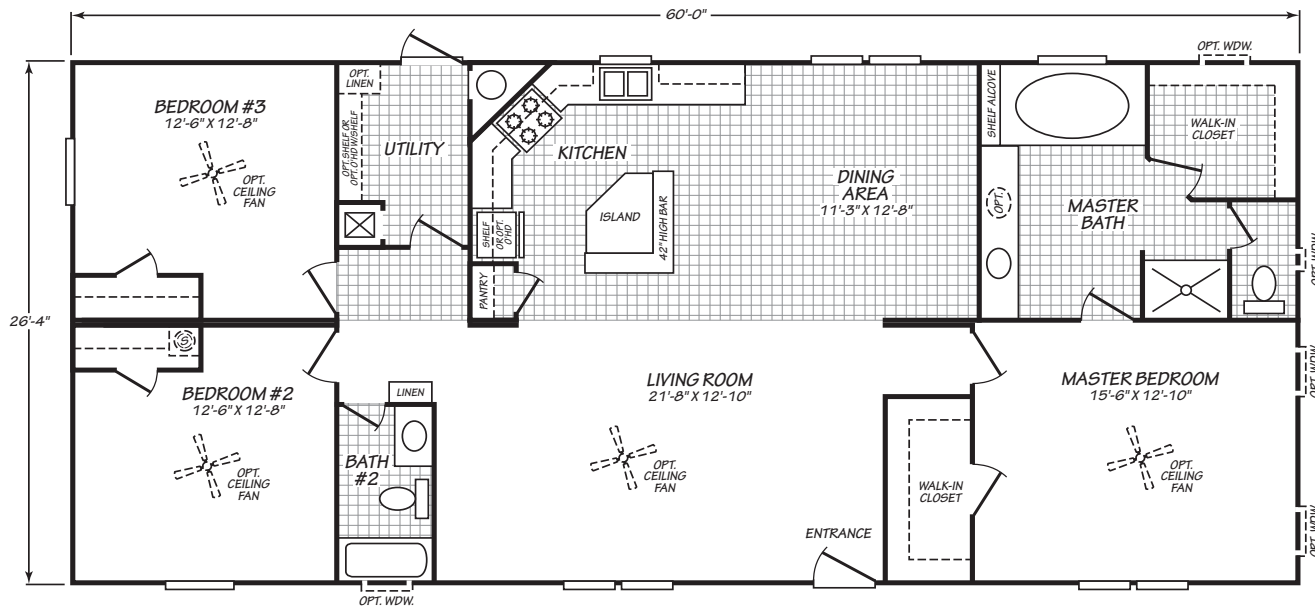

Anclote

Carriage Manor II Series

FactorySelectHomes

3 Bedrooms, 2 Baths
Approx. 1,579 Sq. Ft.

Last Updated: 1-17-19

FactorySelectHomes

19280 Cortez Blvd.
Brooksville, FL 34601
1-800-716-6337

www.FactorySelectHomes.com