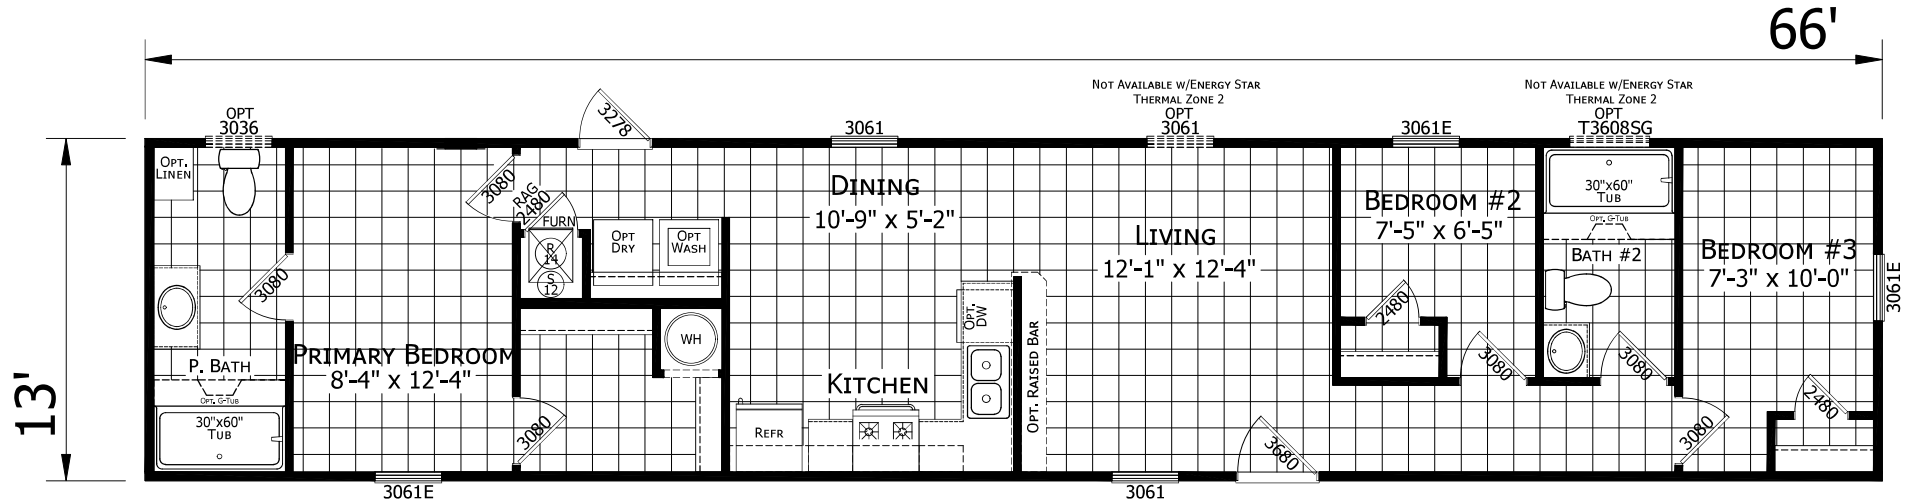

Anson

Home Run Series

858 SQ. FT. (Approximate) 3 Bedroom, 2 Bath

Last Updated: 9-23-24

FACTORY SELECT HOMES
 19280 Cortez Blvd.
 Brooksville, FL 34601

FactorySelectHomes.com | 1-800-716-6337

IMPORTANT: Alta Cima Corp reserves the right to modify, cancel or substitute products or features of this event at any time without prior notice or obligation. Pictures and other promotional materials are representative and may depict or contain floor plans, square footages, elevations, options, upgrades, extra design features, decorations, floor coverings, specialty light fixtures, custom paint and wall coverings, window treatments, landscaping, sound and alarm systems, furnishings, appliances, and other designer/decorator features and amenities that are not included as part of the home and/or may not be available at all locations. Home, pricing and community information is subject to change, and homes to prior sale, at any time without notice or obligation. ©2020 Alta Cima Corp. All rights reserved.