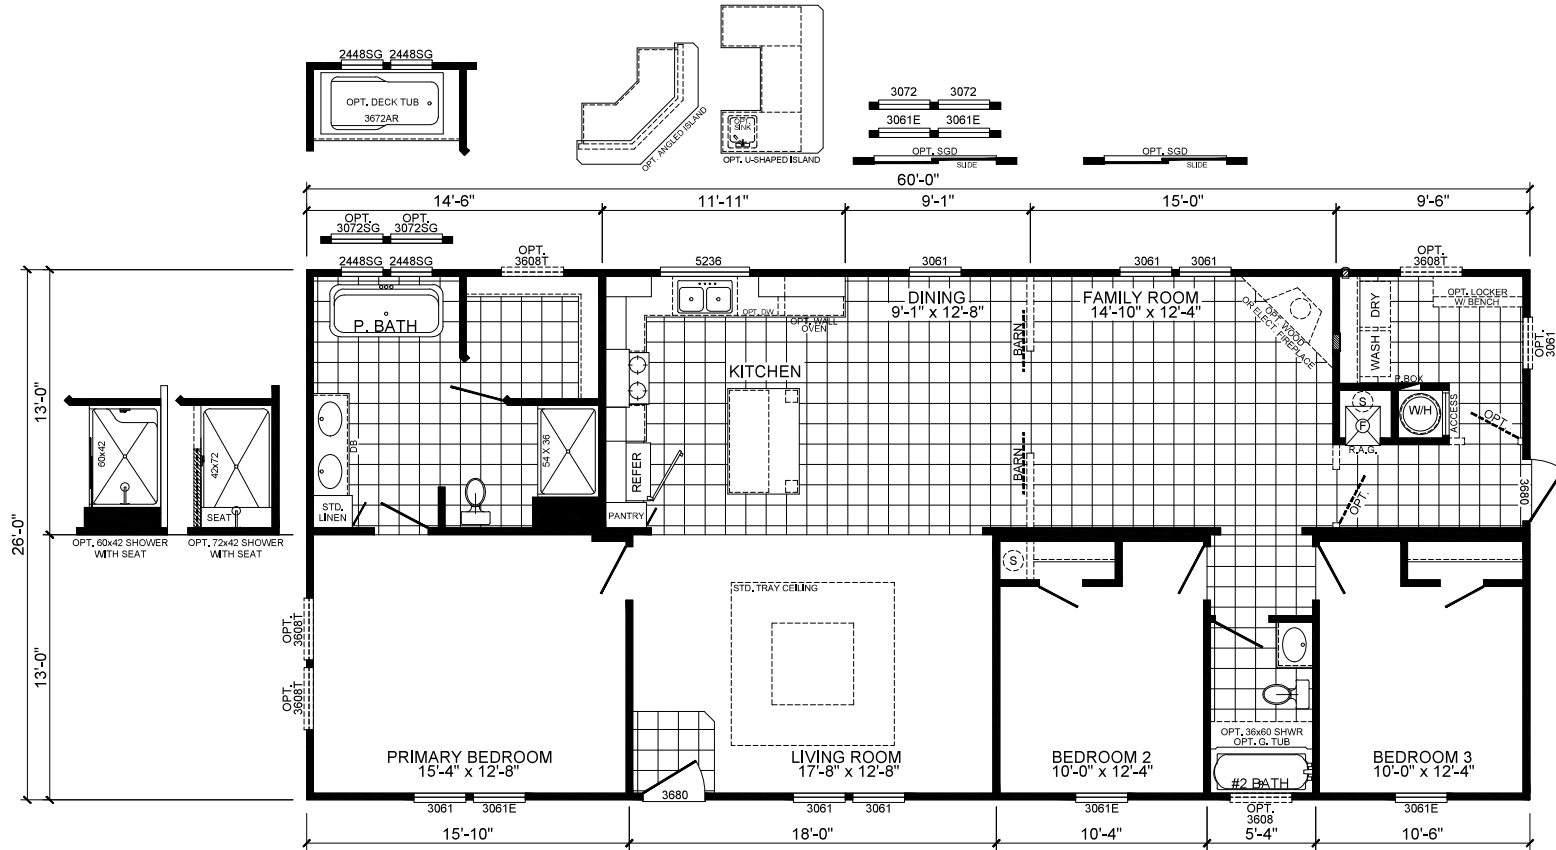

Badenyon

Freedom Series

1,560 SQ. FT. (Approximate) 3 Bedrooms, 2 Baths

Last Updated: 5-22-24

FACTORY SELECT HOMES
19280 Cortez Blvd.
Brooksville, FL 34601

FactorySelectHomes.com | 1-800-716-6337

IMPORTANT: Alta Cima Corp reserves the right to modify, cancel or substitute products or features of this event at any time without prior notice or obligation. Pictures and other promotional materials are representative and may depict or contain floor plans, square footages, elevations, options, upgrades, extra design features, decorations, floor coverings, specialty light fixtures, custom paint and wall coverings, window treatments, landscaping, sound and alarm systems, furnishings, appliances, and other designer/decorator features and amenities that are not included as part of the home and/or may not be available at all locations. Home, pricing and community information is subject to change, and homes to prior sale, at any time without notice or obligation. ©2020 Alta Cima Corp. All rights reserved.