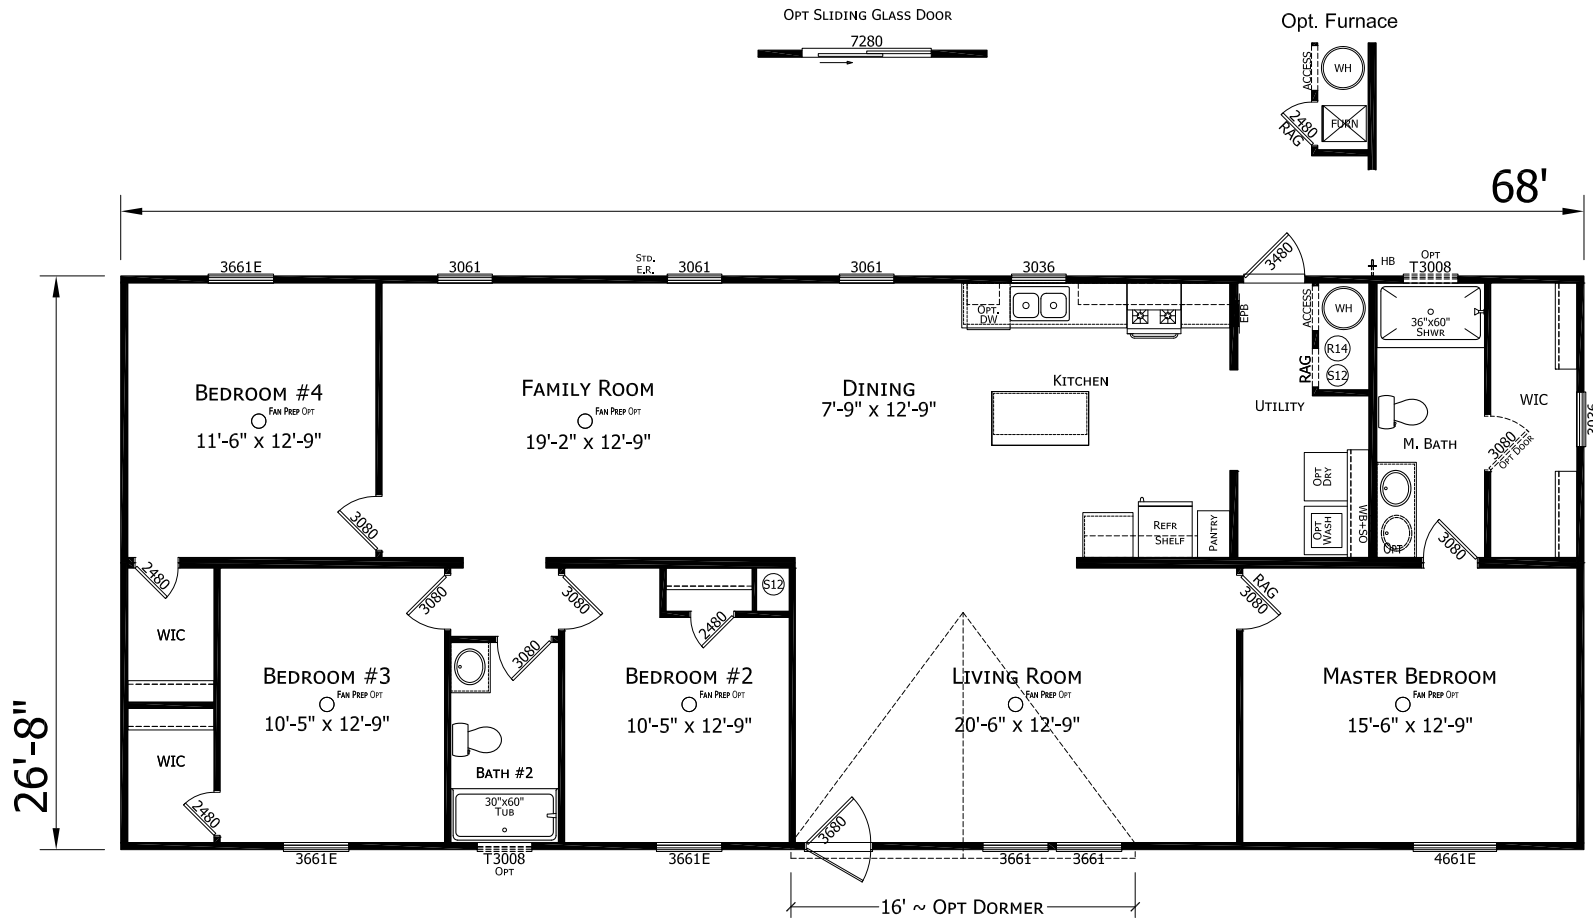

# Baya

Lake Manor Series

1,813 SQ. FT. (Approximate) 4 Bedroom, 2 Bath

Last Updated: 8-23-24

**FACTORY SELECT HOMES**  
19280 Cortez Blvd.  
Brooksville, FL 34601

**FactorySelectHomes.com | 1-800-716-6337**