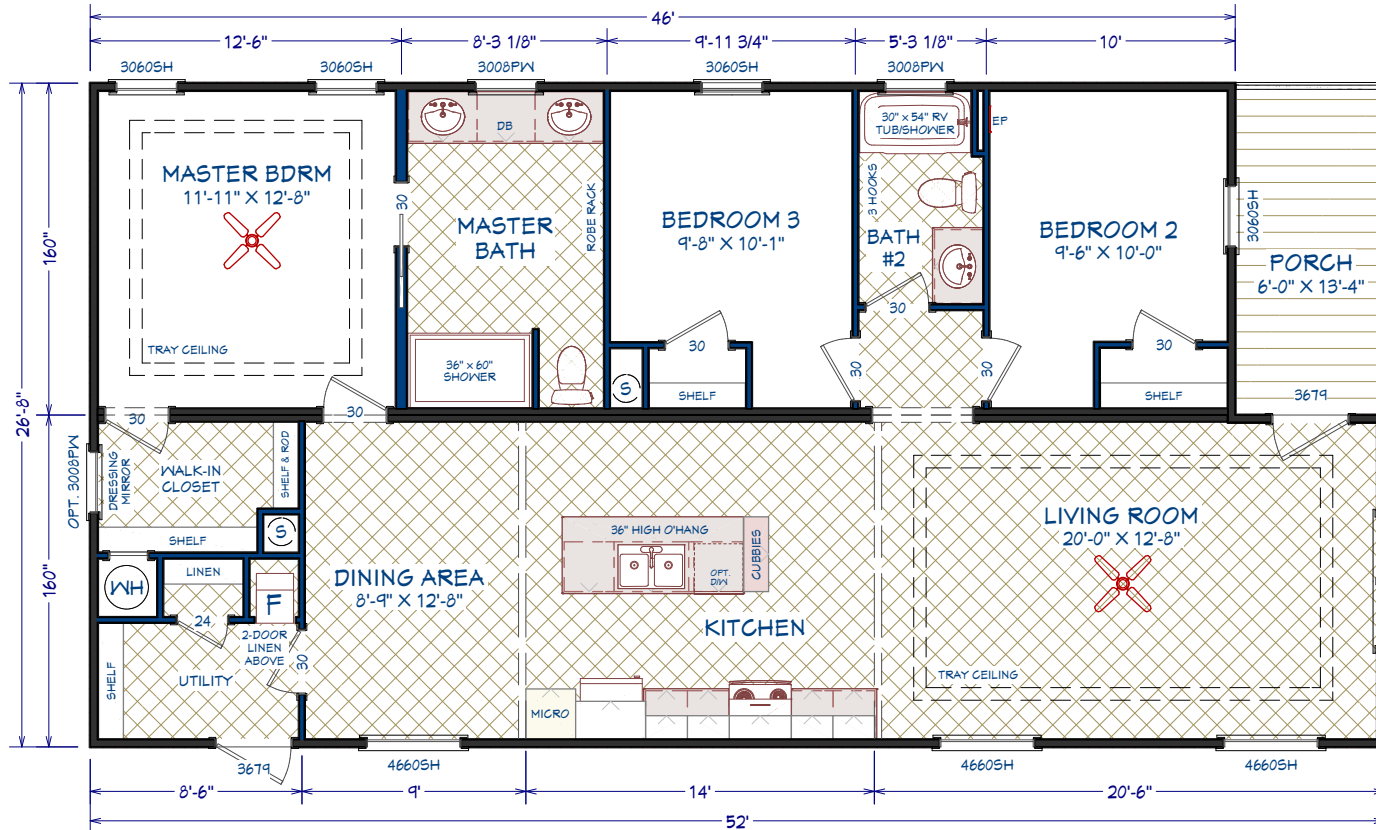

# Baymeadows

Harbor Springs Series

# FactorySelectHomes

3 Bedroom, 2 Bath  
Approx. 1,307 Sq. Ft.

Last Updated: 11-19-19

FactorySelectHomes

19280 Cortez Blvd.  
Brooksville, FL 34601  
1-800-716-6337

www.FactorySelectHomes.com

For Detailed Directions See Map On Our Website