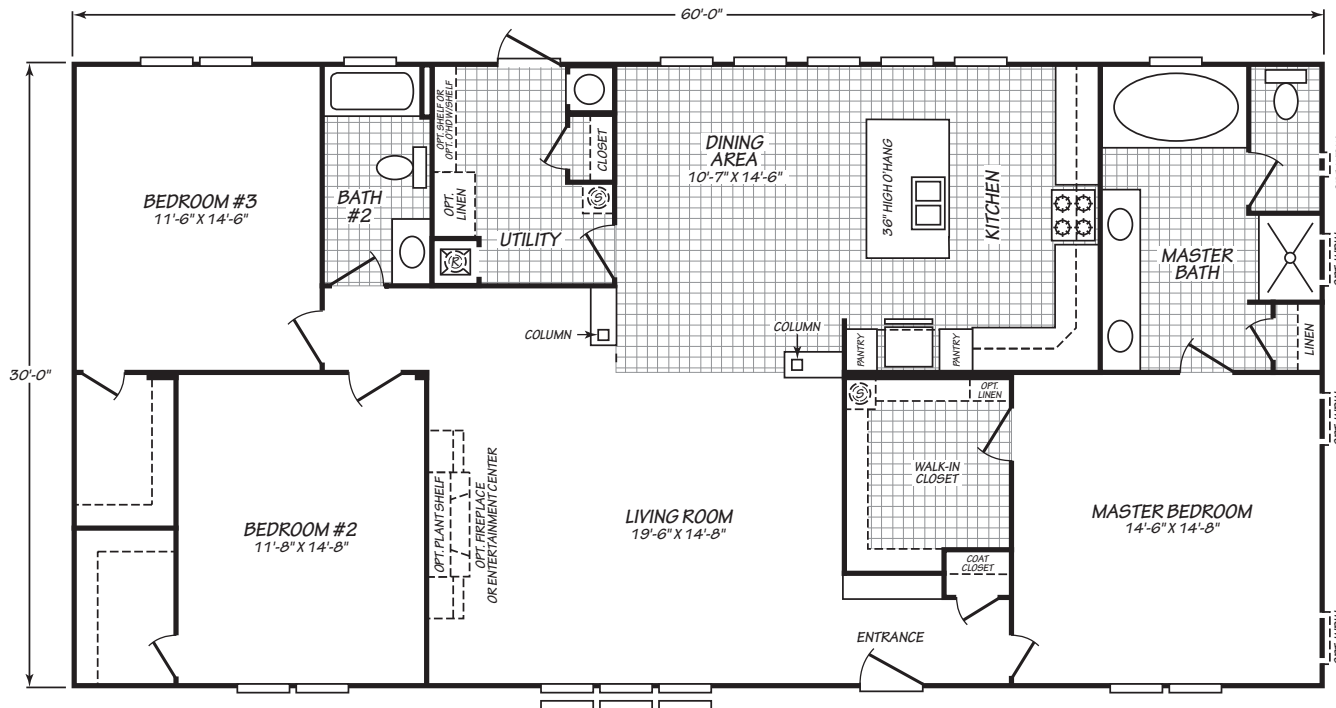

Bellamy

Spring Hill II Series

FactorySelectHomes

3 Bedrooms, 2 Baths
Approx. 1,800 Sq. Ft.

Last Updated: 2-25-20

FactorySelectHomes

19280 Cortez Blvd.
Brooksville, FL 34601
1-800-716-6337
www.FactorySelectHomes.com