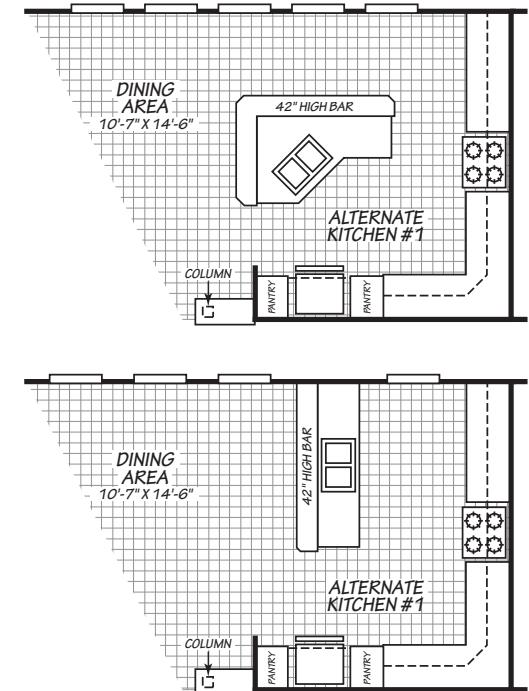

Bellamy

Spring Hill II Series

FactorySelectHomes

3 Bedrooms, 2 Baths
Approx. 1,800 Sq. Ft.

Last Updated: 2-25-20

FactorySelectHomes

19280 Cortez Blvd.
Brooksville, FL 34601
1-800-716-6337
www.FactorySelectHomes.com