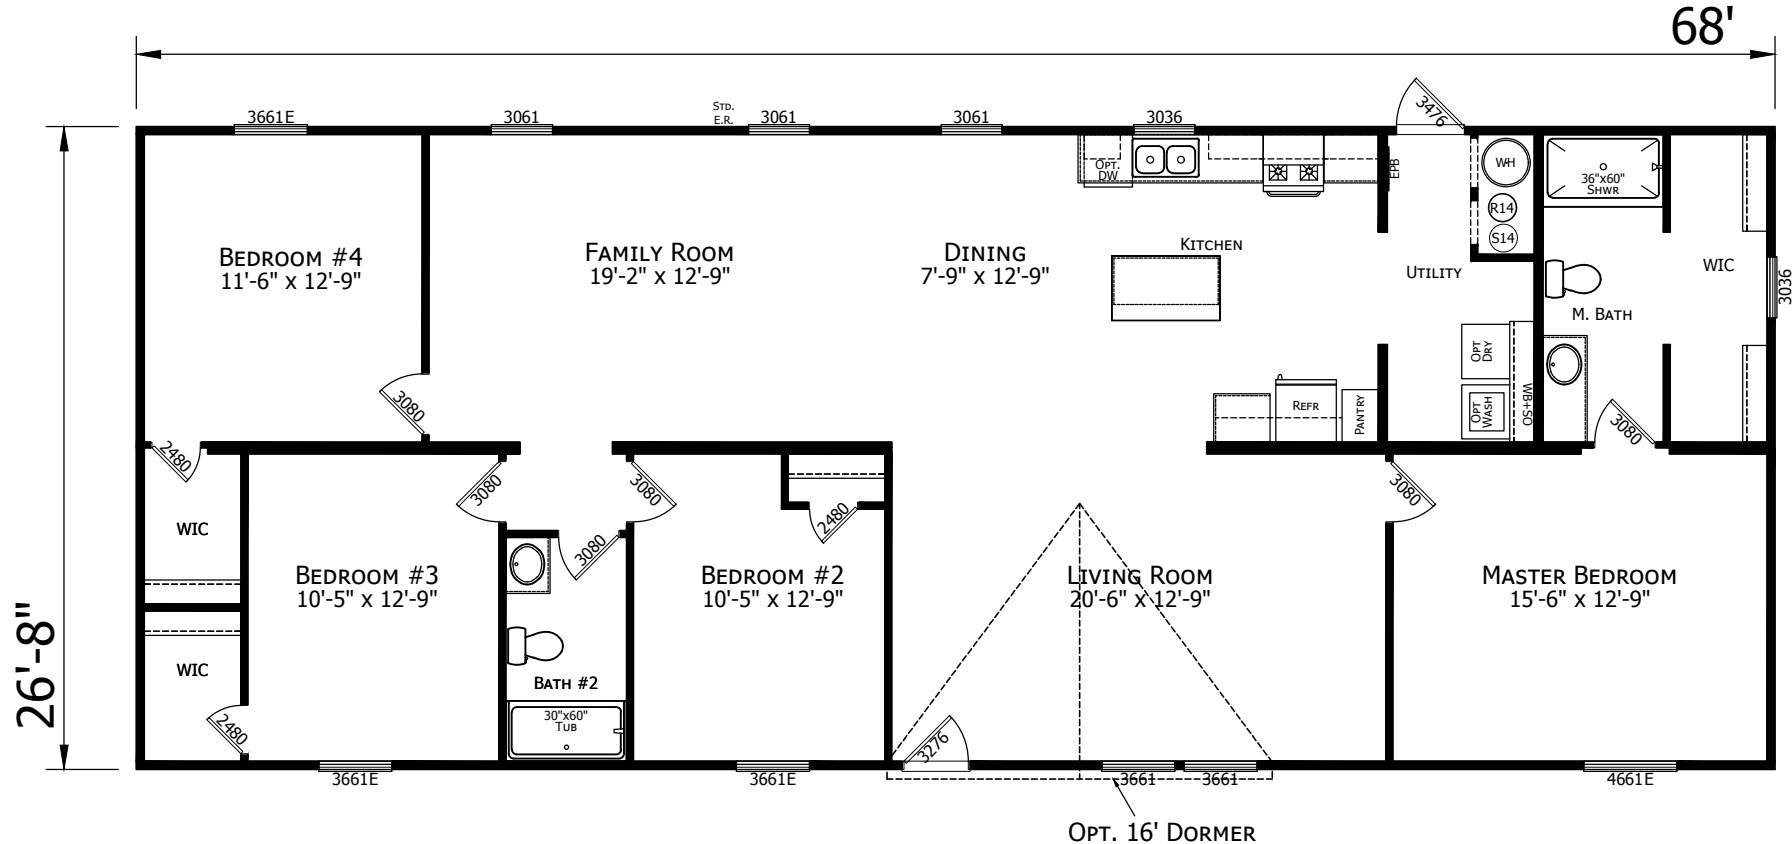

# Birkenfield Prime

Prime Series

1,814 SQ. FT. (Approximate) 4 Bedroom, 2 Bath

Last Updated: 5-24-21

\*Limited quantities of the Birkenfield Prime are available – please call our sales office to confirm.

**FACTORY SELECT HOMES**  
19280 Cortez Blvd.  
Brooksville, FL 34601