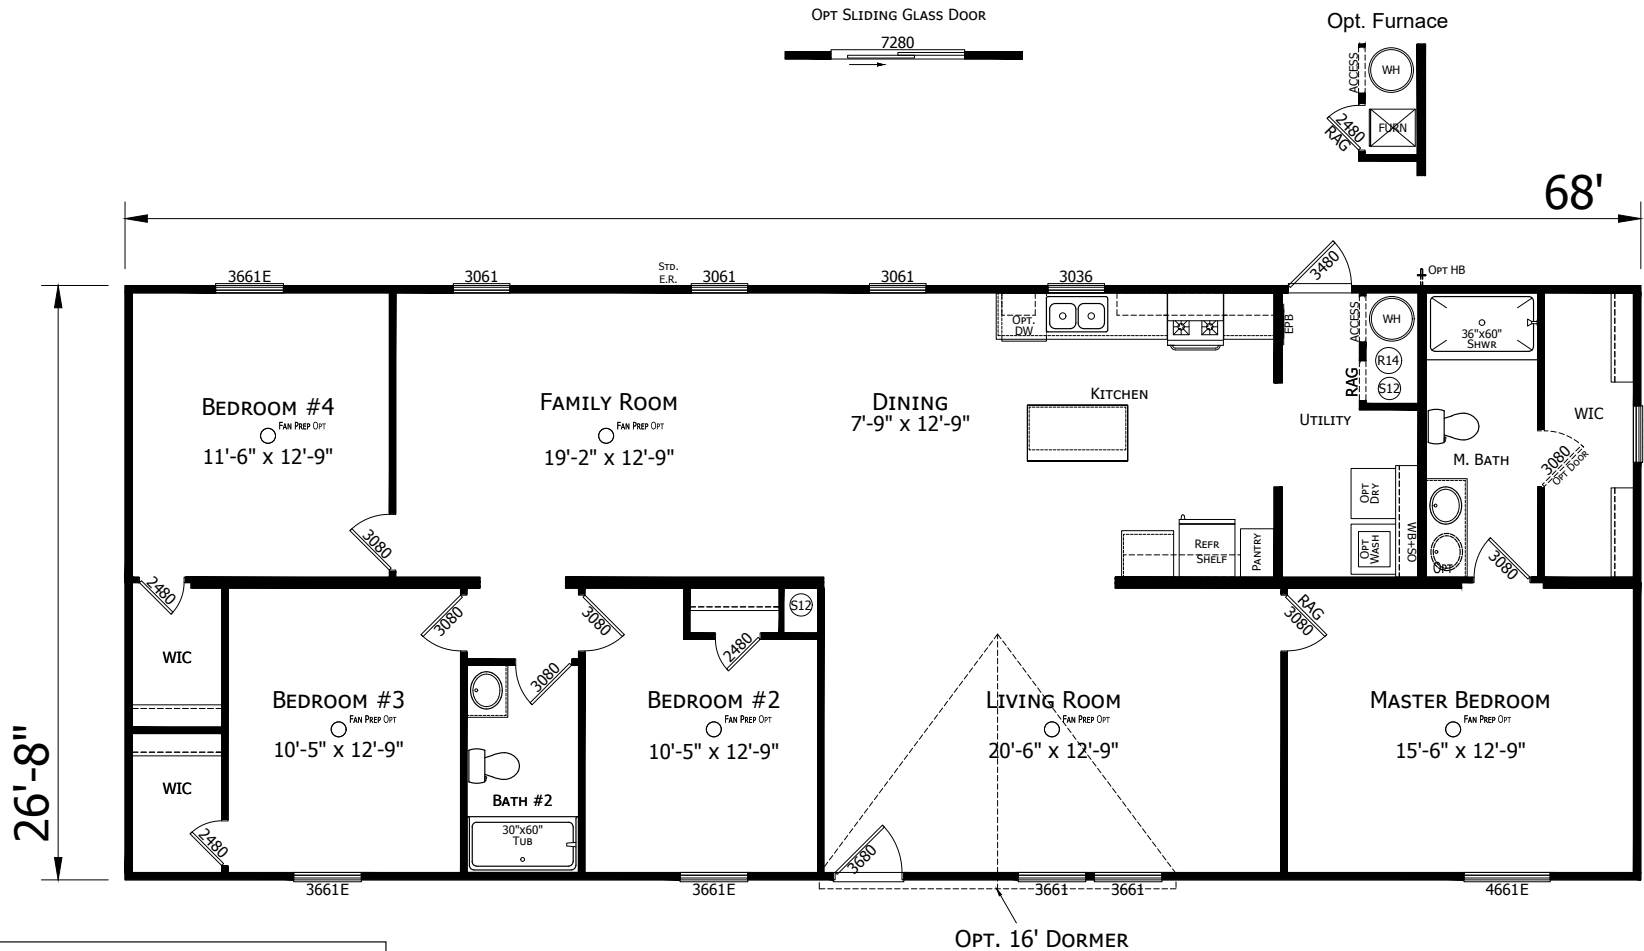

Birkenfield

Prime Series

1,813 SQ. FT. (Approximate) 4 Bedroom, 2 Bath

Last Updated: 6-21-24

FACTORY SELECT HOMES
 19280 Cortez Blvd.
 Brooksville, FL 34601

FactorySelectHomes.com | 1-800-716-6337

IMPORTANT: Alta Cima Corp reserves the right to modify, cancel or substitute products or features of this event at any time without prior notice or obligation. Pictures and other promotional materials are representative and may depict or contain floor plans, square footages, elevations, options, upgrades, extra design features, decorations, floor coverings, specialty light fixtures, custom paint and wall coverings, window treatments, landscaping, sound and alarm systems, furnishings, appliances, and other designer/decorator features and amenities that are not included as part of the home and/or may not be available at all locations. Home, pricing and community information is subject to change, and homes to prior sale, at any time without notice or obligation. ©2020 Alta Cima Corp. All rights reserved.