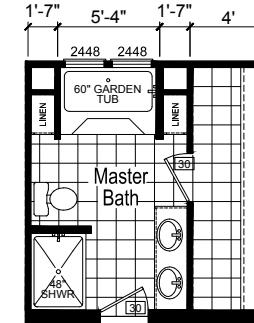

Briar

Riverview Series

FactorySelectHomes

3 Bedrooms, 2 Baths
Approx. 1,280 Sq. Ft.

Last Updated: 5-16-19

OPT. GLAMOUR BATH-1

OPT. GLAMOUR BATH-3

FactorySelectHomes