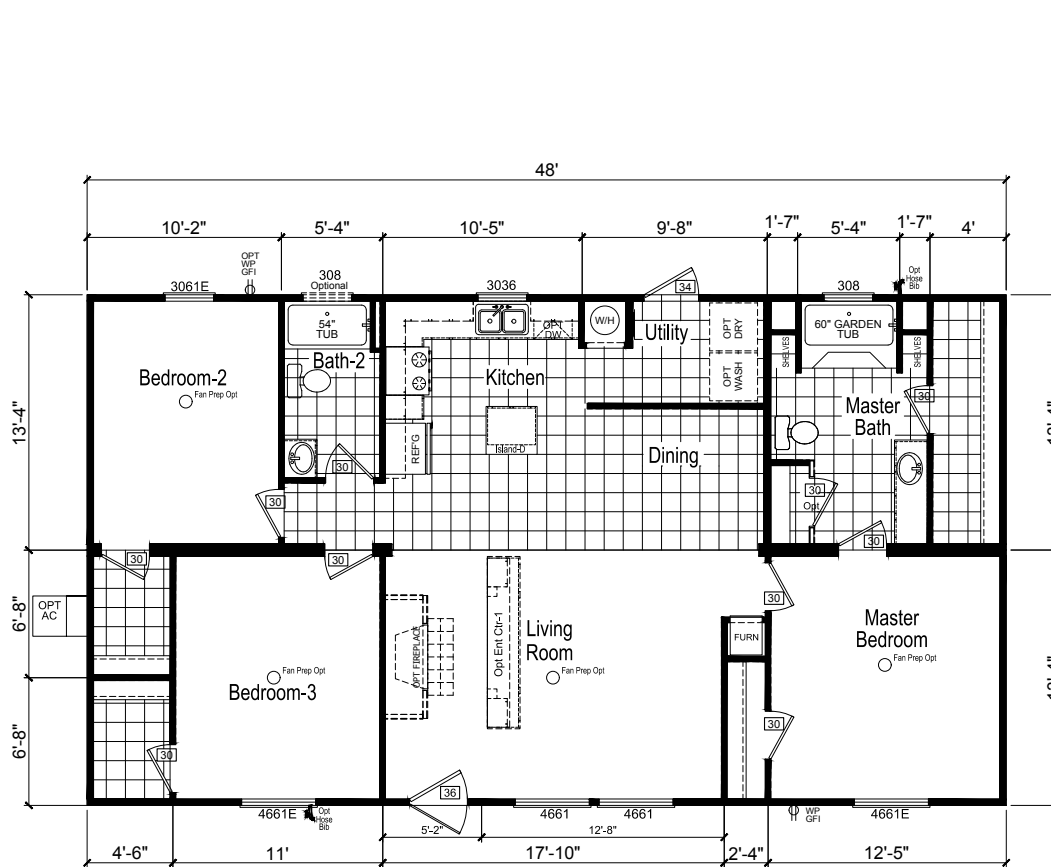

Briar

Riverview Series

FactorySelectHomes

3 Bedrooms, 2 Baths
Approx. 1,280 Sq. Ft.

Last Updated: 5-16-19

OPT. GLAMOUR BATH-1

OPT. GLAMOUR BATH-3

FactorySelectHomes