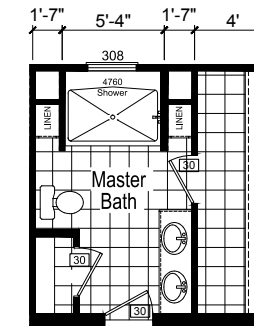

Briar

Riverview Series

FactorySelectHomes

3 Bedrooms, 2 Baths
Approx. 1,280 Sq. Ft.

Last Updated: 5-16-19

OPT. GLAMOUR BATH-1

OPT. GLAMOUR BATH-3

FactorySelectHomes