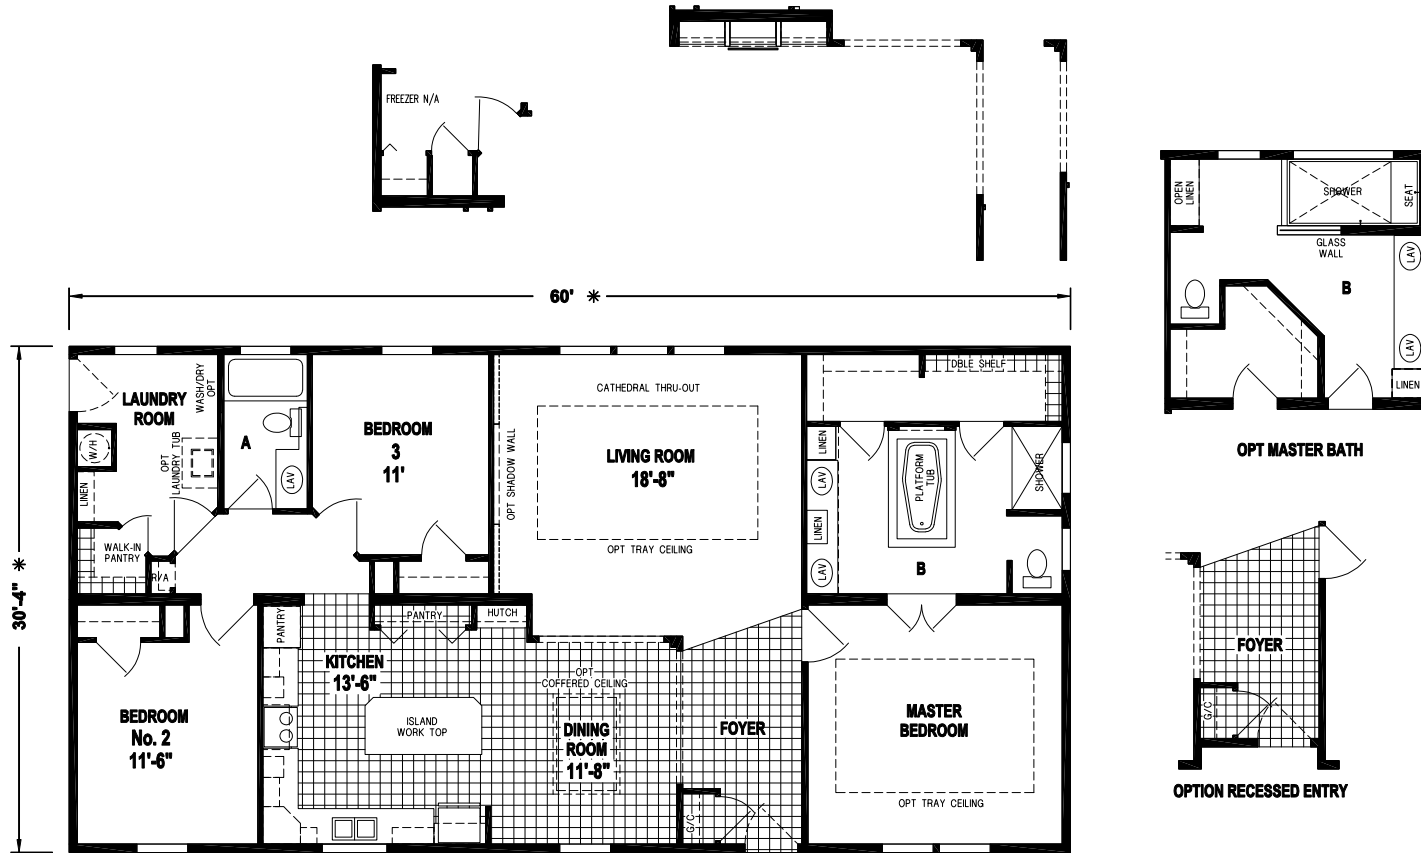

Brimstone

Silver Springs Limited Series

1,833 SQ. FT. (Approximate) 3 Bedrooms, 2.5 Baths

Last Updated: 5-19-22

FACTORY SELECT HOMES
 19280 Cortez Blvd.
 Brooksville, FL 34601

FactorySelectHomes.com | 1-800-716-6337