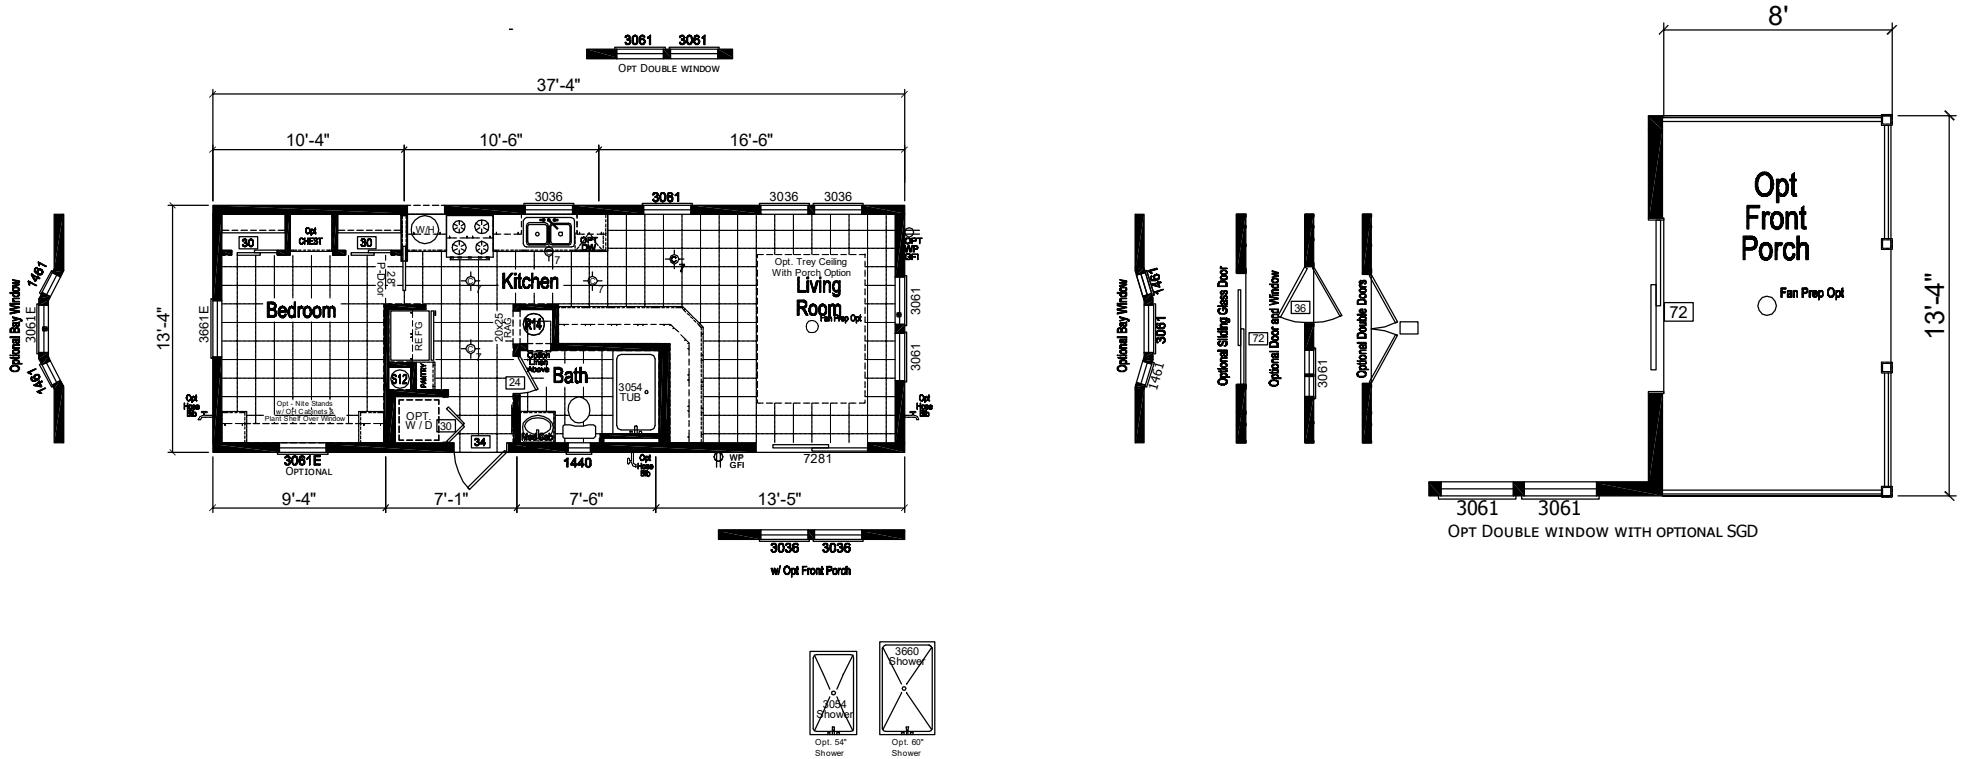

Brookhaven

Grand Park Series (HUD Code Park Model)

FactorySelectHomes

1 Bedroom, 1 Bath
Approx. 498 Sq. Ft.

Last Updated: 5-16-19

FactorySelectHomes

19280 Cortez Blvd.
Brooksville, FL 34601
1-800-716-6337

www.FactorySelectHomes.com