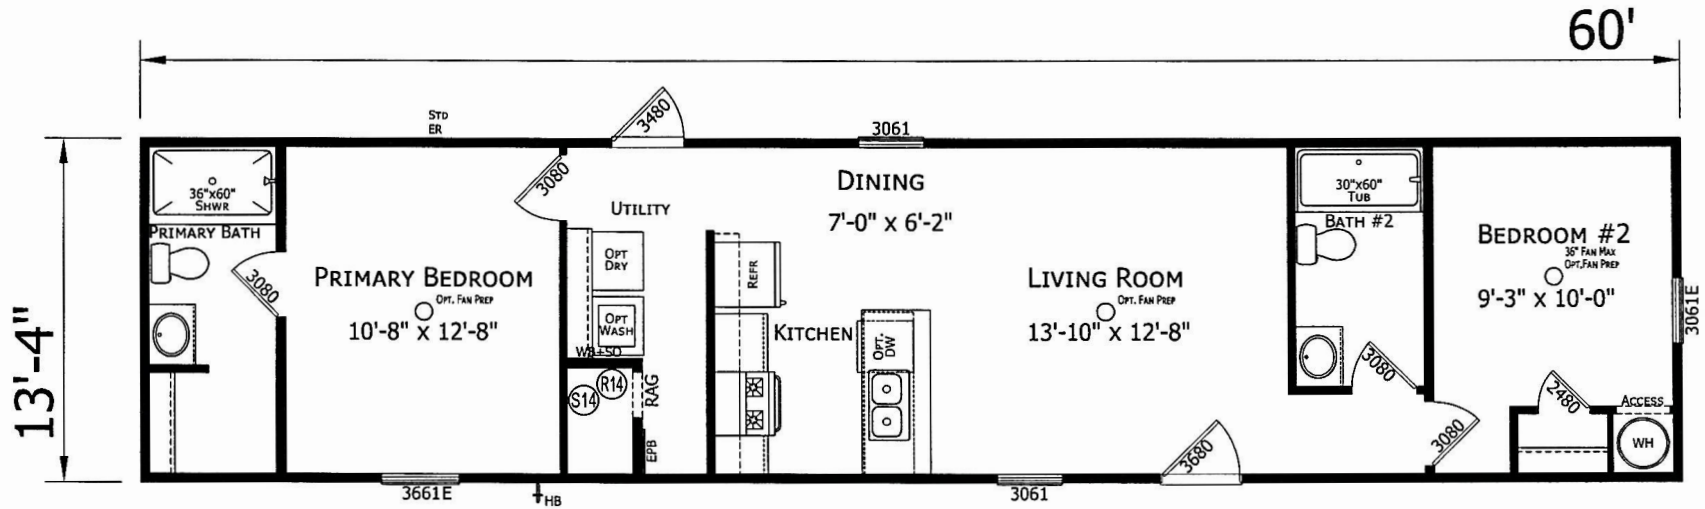

Brookland

Prime Series

800 SQ. FT. (Approximate) 2 Bedroom, 2 Bath

Last Updated: 9-9-24

FACTORY SELECT HOMES
19280 Cortez Blvd.
Brooksville, FL 34601

FactorySelectHomes.com | 1-800-716-6337

IMPORTANT: Alta Cima Corp reserves the right to modify, cancel or substitute products or features of this event at any time without prior notice or obligation. Pictures and other promotional materials are representative and may depict or contain floor plans, square footages, elevations, options, upgrades, extra design features, decorations, floor coverings, specialty light fixtures, custom paint and wall coverings, window treatments, landscaping, sound and alarm systems, furnishings, appliances, and other designer/decorator features and amenities that are not included as part of the home and/or may not be available at all locations. Home, pricing and community information is subject to change, and homes to prior sale, at any time without notice or obligation. ©2020 Alta Cima Corp. All rights reserved.