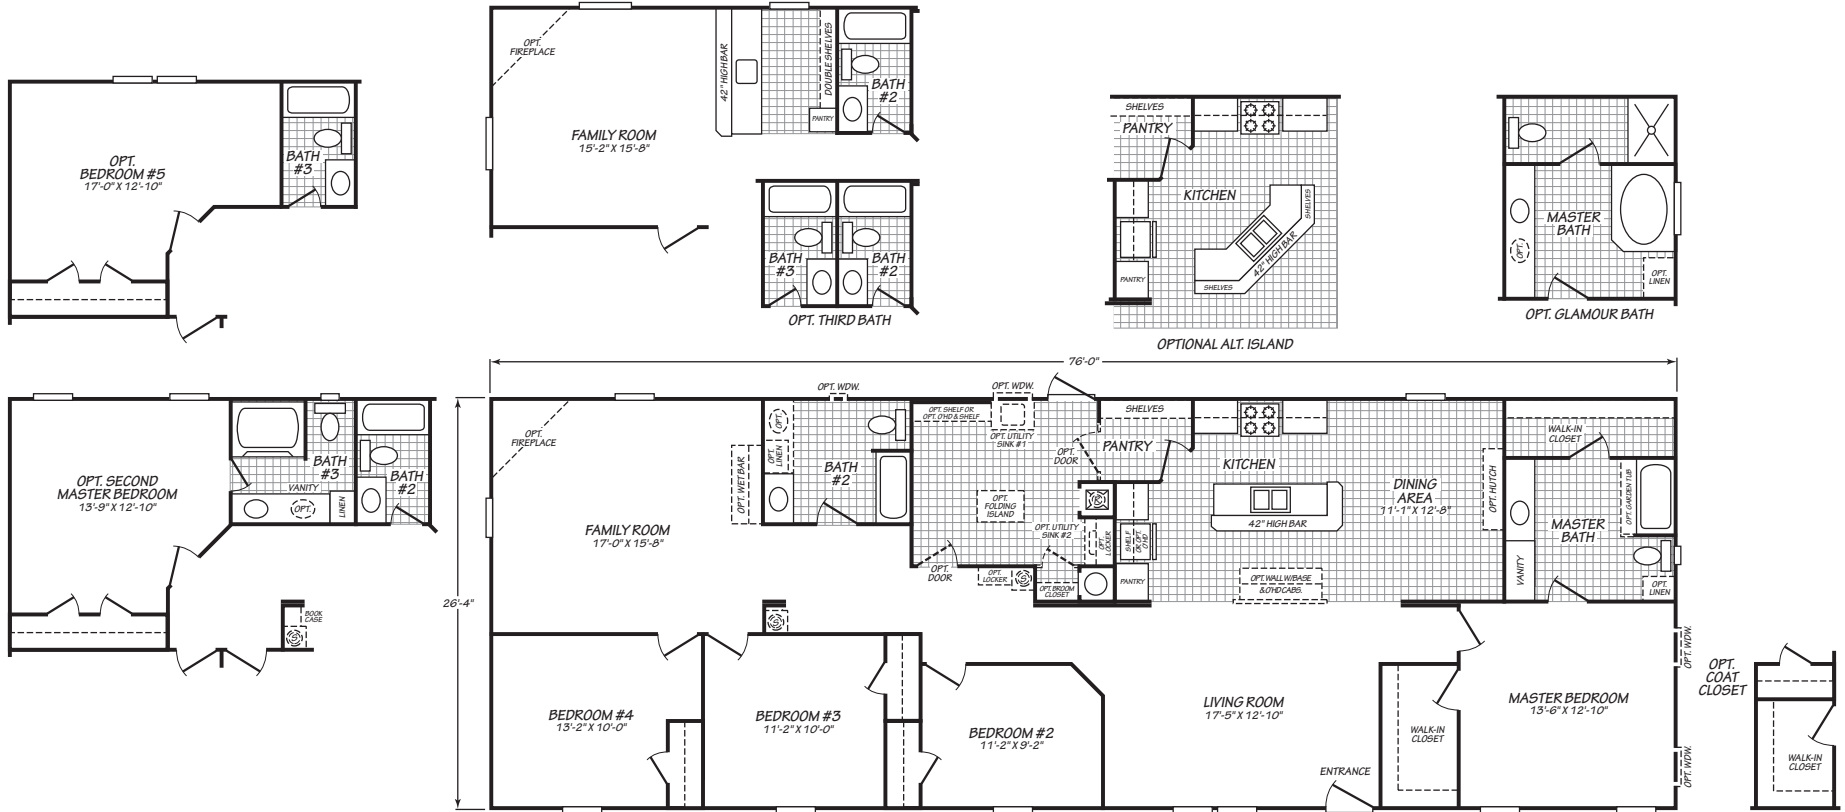

Bunnell

Westfield Classic Series

FactorySelectHomes

4 Bedrooms, 2 Baths
Approx. 2,001 Sq. Ft.

Last Updated: 10-11-19

Please Note: Standard Front Door is Blank, Outswing, No Storm Door

FactorySelectHomes

19280 Cortez Blvd.
Brooksville, FL 34601
1-800-716-6337