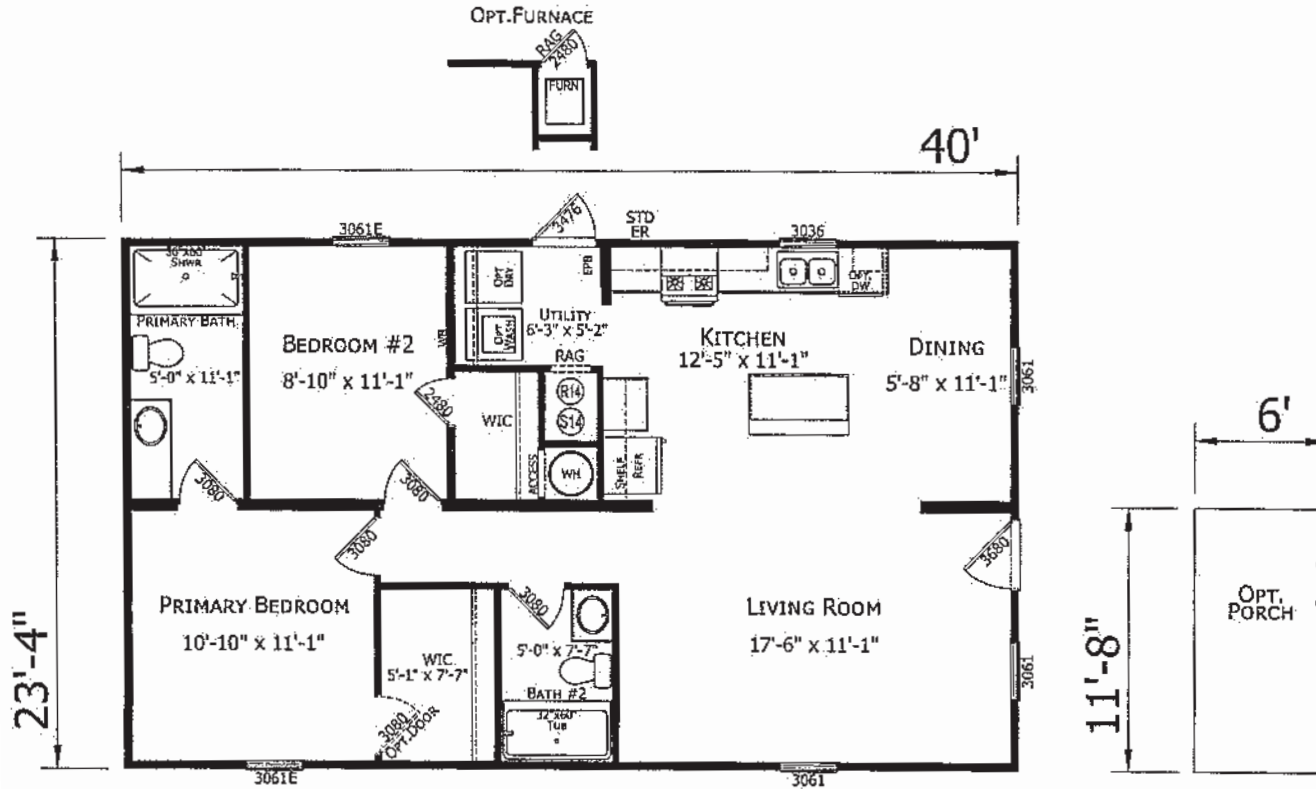

Cade

Lake Manor Series

933 SQ. FT. (Approximate) 2 Bedroom, 2 Bath

Last Updated: 1-9-23

FACTORY SELECT HOMES
19280 Cortez Blvd.
Brooksville, FL 34601

FactorySelectHomes.com | 1-800-716-6337

IMPORTANT: Alta Cima Corp reserves the right to modify, cancel or substitute products or features of this event at any time without prior notice or obligation. Pictures and other promotional materials are representative and may depict or contain floor plans, square footages, elevations, options, upgrades, extra design features, decorations, floor coverings, specialty light fixtures, custom paint and wall coverings, window treatments, landscaping, sound and alarm systems, furnishings, appliances, and other designer/decorator features and amenities that are not included as part of the home and/or may not be available at all locations. Home, pricing and community information is subject to change, and homes to prior sale, at any time without notice or obligation. ©2020 Alta Cima Corp. All rights reserved.