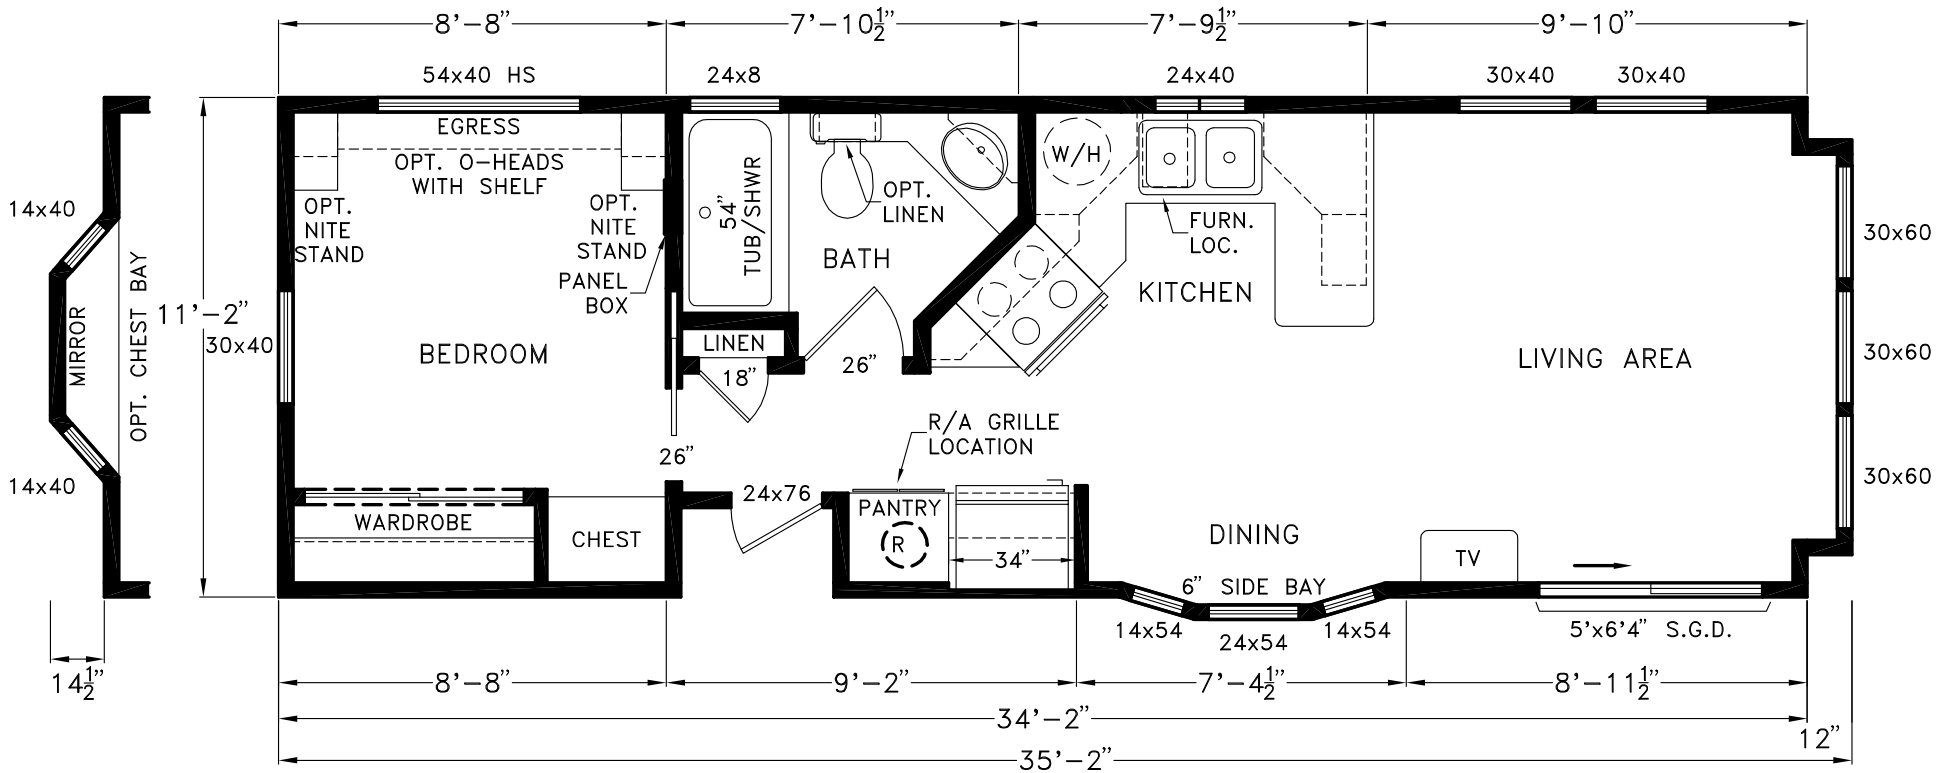

Cappleman

Seashore Cottage Series (ANSI Park Model)

FactorySelectHomes

1 Bedroom, 1 Bath
Approx. 399 Sq. Ft.

Last Updated: 9-24-18

FactorySelectHomes

19280 Cortez Blvd.
Brooksville, FL 34601
1-800-716-6337

www.FactorySelectHomes.com