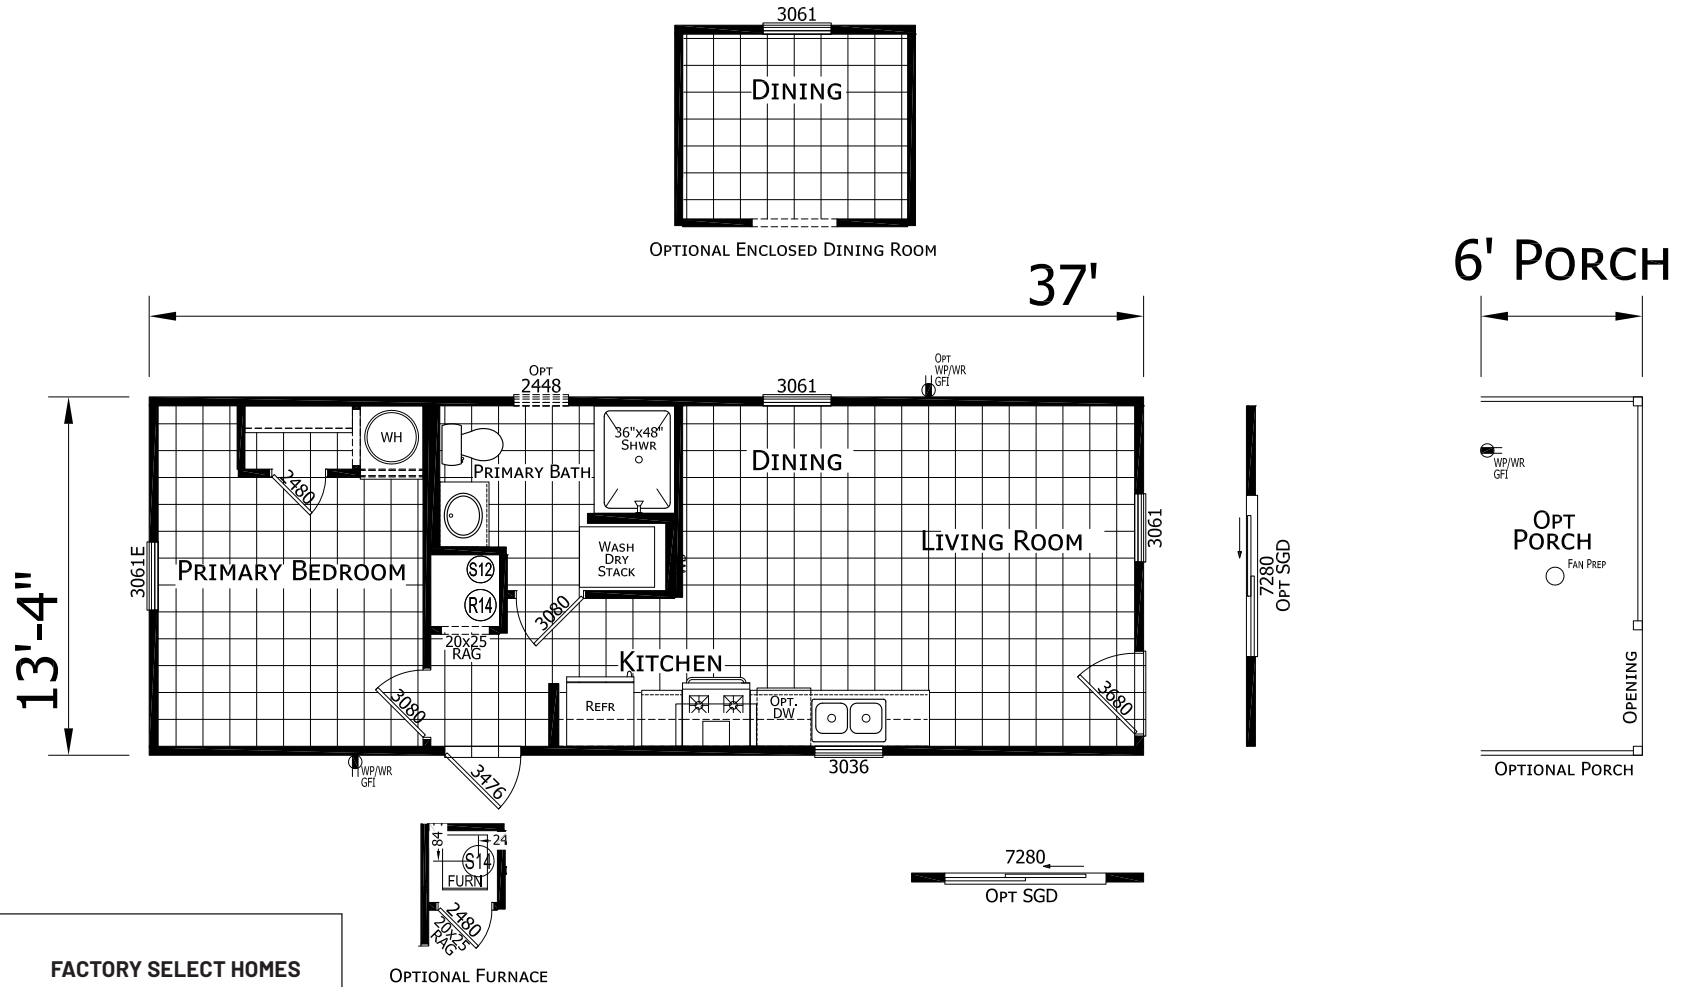

# Cashen

Prime Series

493 SQ. FT. (Approximate) 1 Bedroom, 1 Bath

Last Updated: 11-9-23

**FACTORY SELECT HOMES**  
19280 Cortez Blvd.  
Brooksville, FL 34601

**FactorySelectHomes.com | 1-800-716-6337**

**IMPORTANT:** Alta Cima Corp reserves the right to modify, cancel or substitute products or features of this event at any time without prior notice or obligation. Pictures and other promotional materials are representative and may depict or contain floor plans, square footages, elevations, options, upgrades, extra design features, decorations, floor coverings, specialty light fixtures, custom paint and wall coverings, window treatments, landscaping, sound and alarm systems, furnishings, appliances, and other designer/decorator features and amenities that are not included as part of the home and/or may not be available at all locations. Home, pricing and community information is subject to change, and homes to prior sale, at any time without notice or obligation. ©2020 Alta Cima Corp. All rights reserved.