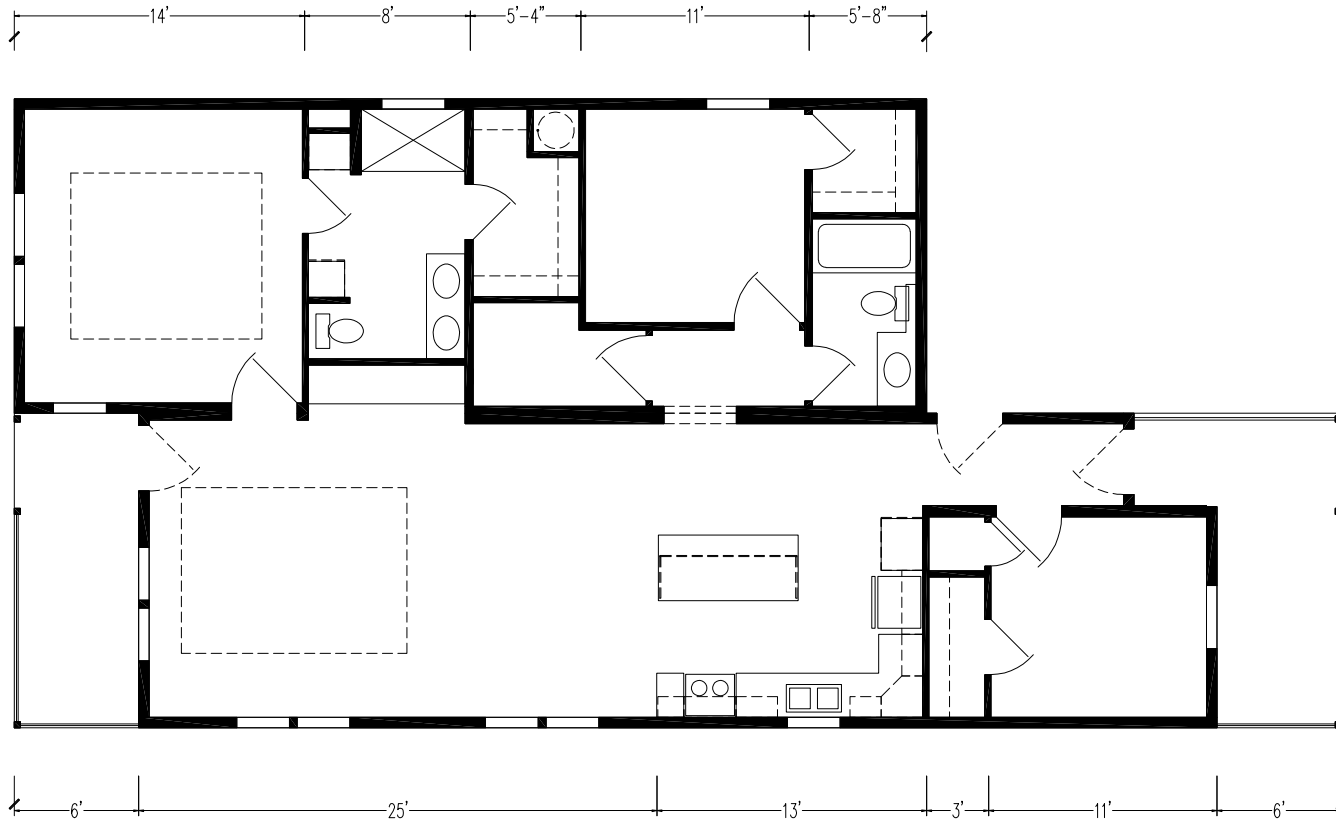

Cobleton

Silver Springs Limited Series

1,464 SQ. FT. (Approximate) 3 Bedrooms, 2 Baths

Last Updated: 7-29-24

OPT WET BAR

14'
OPT DEN

13'-9"
OPT FREESTANDING RH

FACTORY SELECT HOMES
19280 Cortez Blvd.
Brooksville, FL 34601