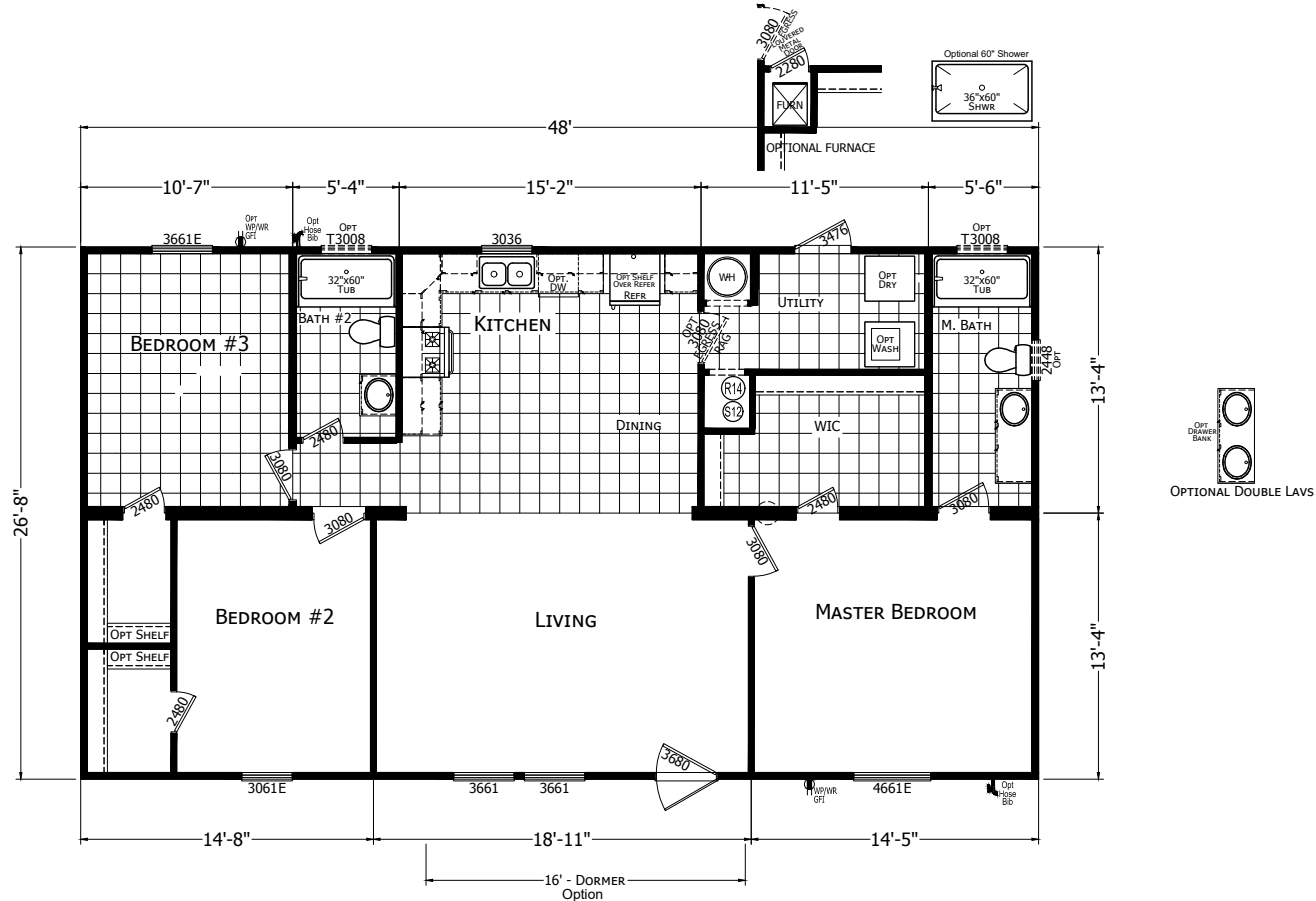

# Colerain

Forest Manor Series

1,280 SQ. FT. (Approximate) 3 Bedroom, 2 Bath

Last Updated: 3-16-23

Note: Room Sizes Include Wall Dimensions And Are Not Indicative of True Net Dimensions

**FACTORY SELECT HOMES**  
19280 Cortez Blvd.  
Brooksville, FL 34601