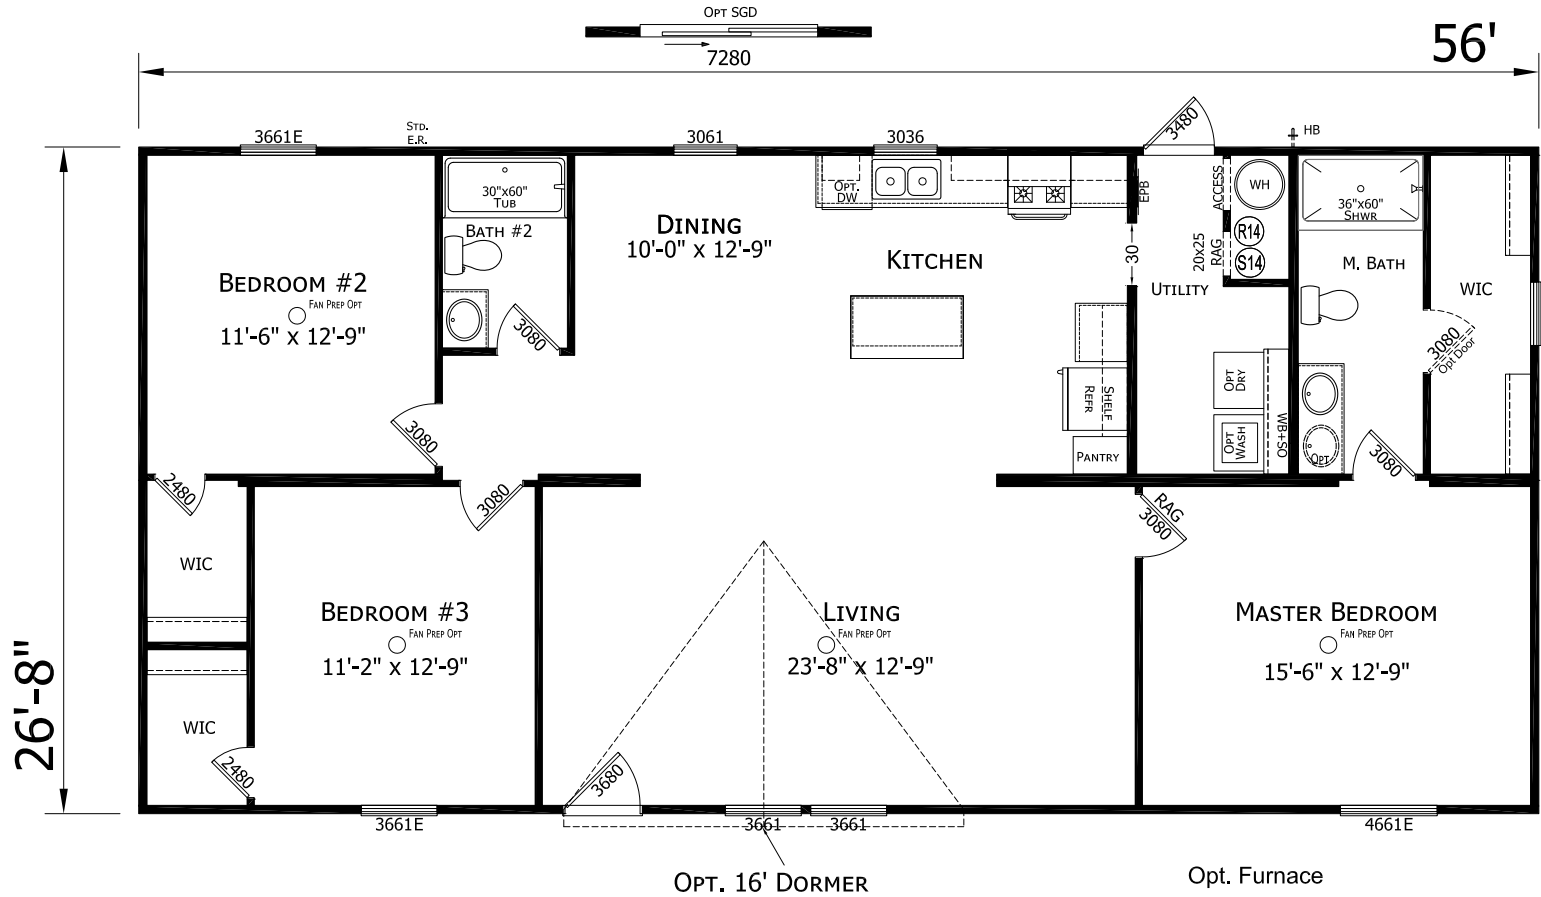

Coltrane

Prime Series

1,493 SQ. FT. (Approximate) 3 Bedroom, 2 Bath

Last Updated: 6-21-24

*Limited quantities of the Coltrane are available please call our sales office to confirm.

FACTORY SELECT HOMES
 19280 Cortez Blvd.
 Brooksville, FL 34601