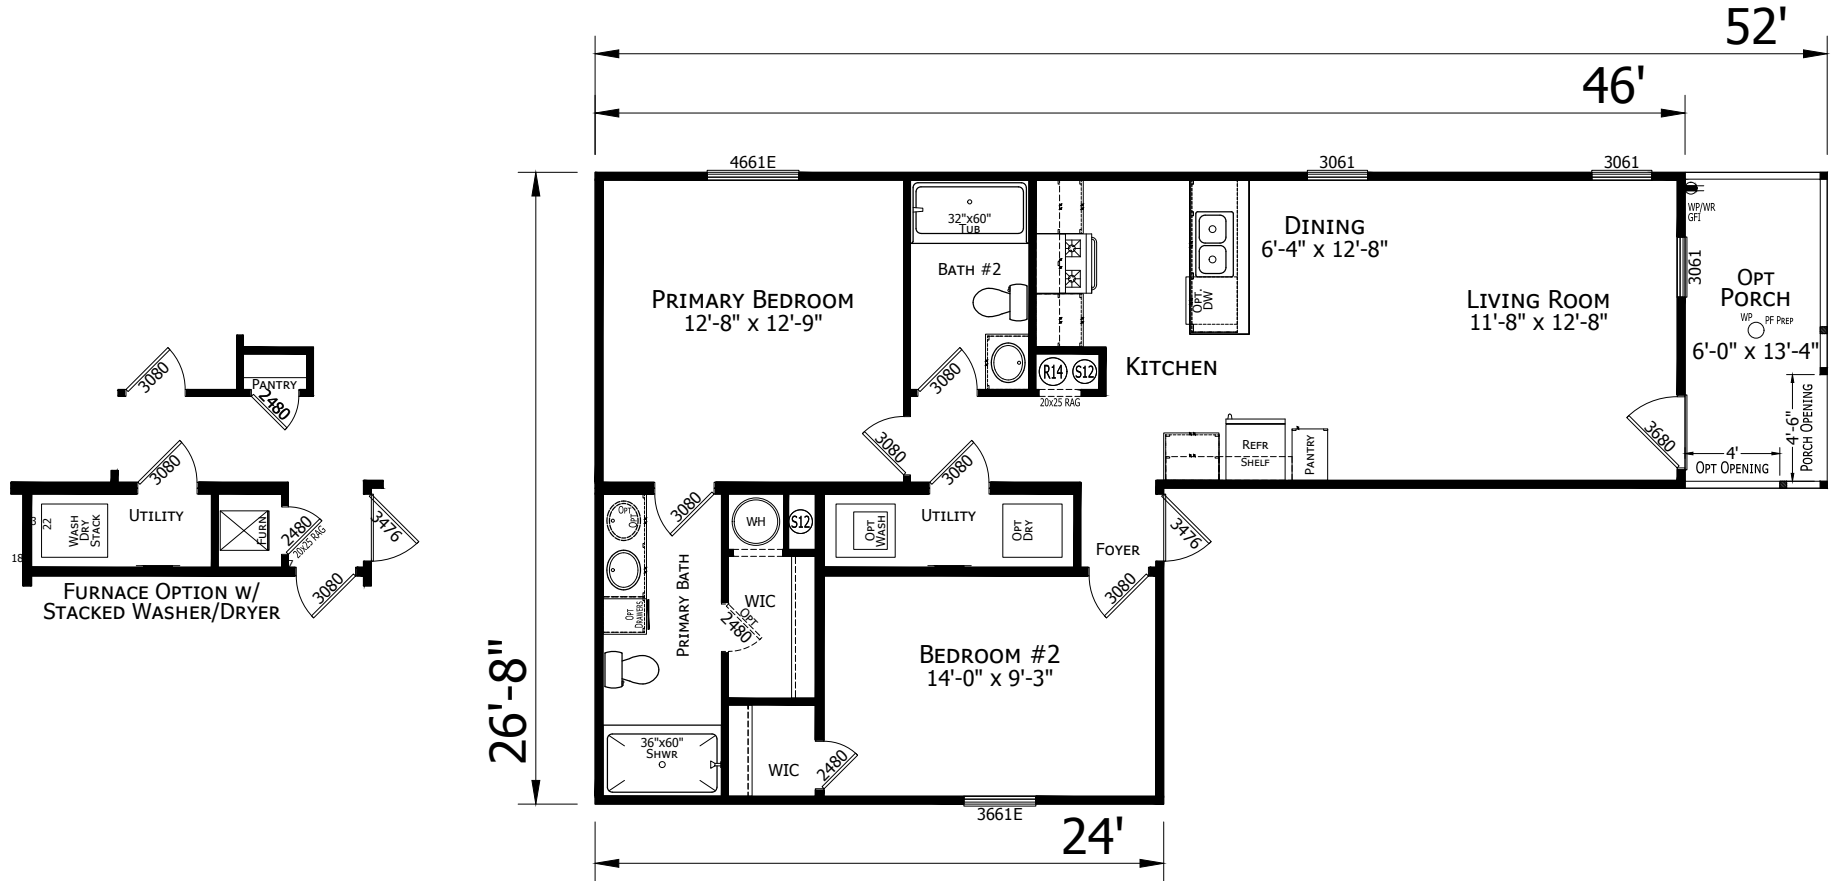

Coral

Lake Manor Series

933 SQ. FT. (Approximate) 2 Bedroom, 2 Bath

Last Updated: 4-21-23

FACTORY SELECT HOMES
 19280 Cortez Blvd.
 Brooksville, FL 34601

FactorySelectHomes.com | 1-800-716-6337

IMPORTANT: Alta Cima Corp reserves the right to modify, cancel or substitute products or features of this event at any time without prior notice or obligation. Pictures and other promotional materials are representative and may depict or contain floor plans, square footages, elevations, options, upgrades, extra design features, decorations, floor coverings, specialty light fixtures, custom paint and wall coverings, window treatments, landscaping, sound and alarm systems, furnishings, appliances, and other designer/decorator features and amenities that are not included as part of the home and/or may not be available at all locations. Home, pricing and community information is subject to change, and homes to prior sale, at any time without notice or obligation. ©2020 Alta Cima Corp. All rights reserved.