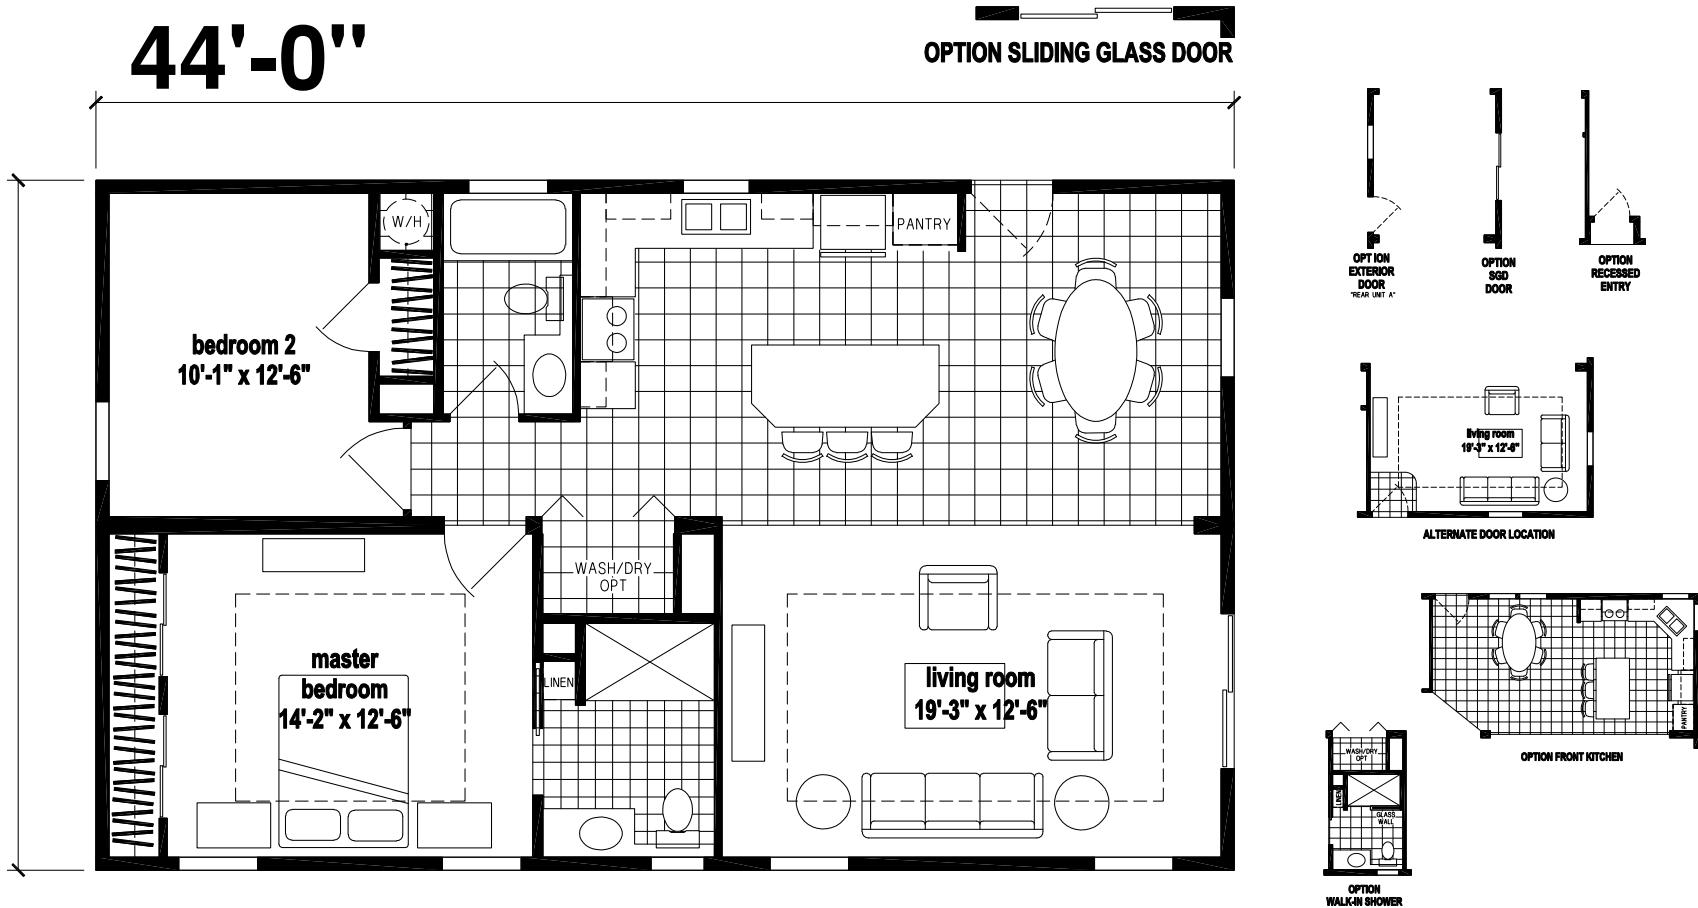

Cottageville

Silver Springs Limited Series

1,159 SQ. FT. (Approximate) 2 Bedrooms, 2 Baths

Last Updated: 7-5-22

FACTORY SELECT HOMES
19280 Cortez Blvd.
Brooksville, FL 34601

FactorySelectHomes.com | 1-800-716-6337