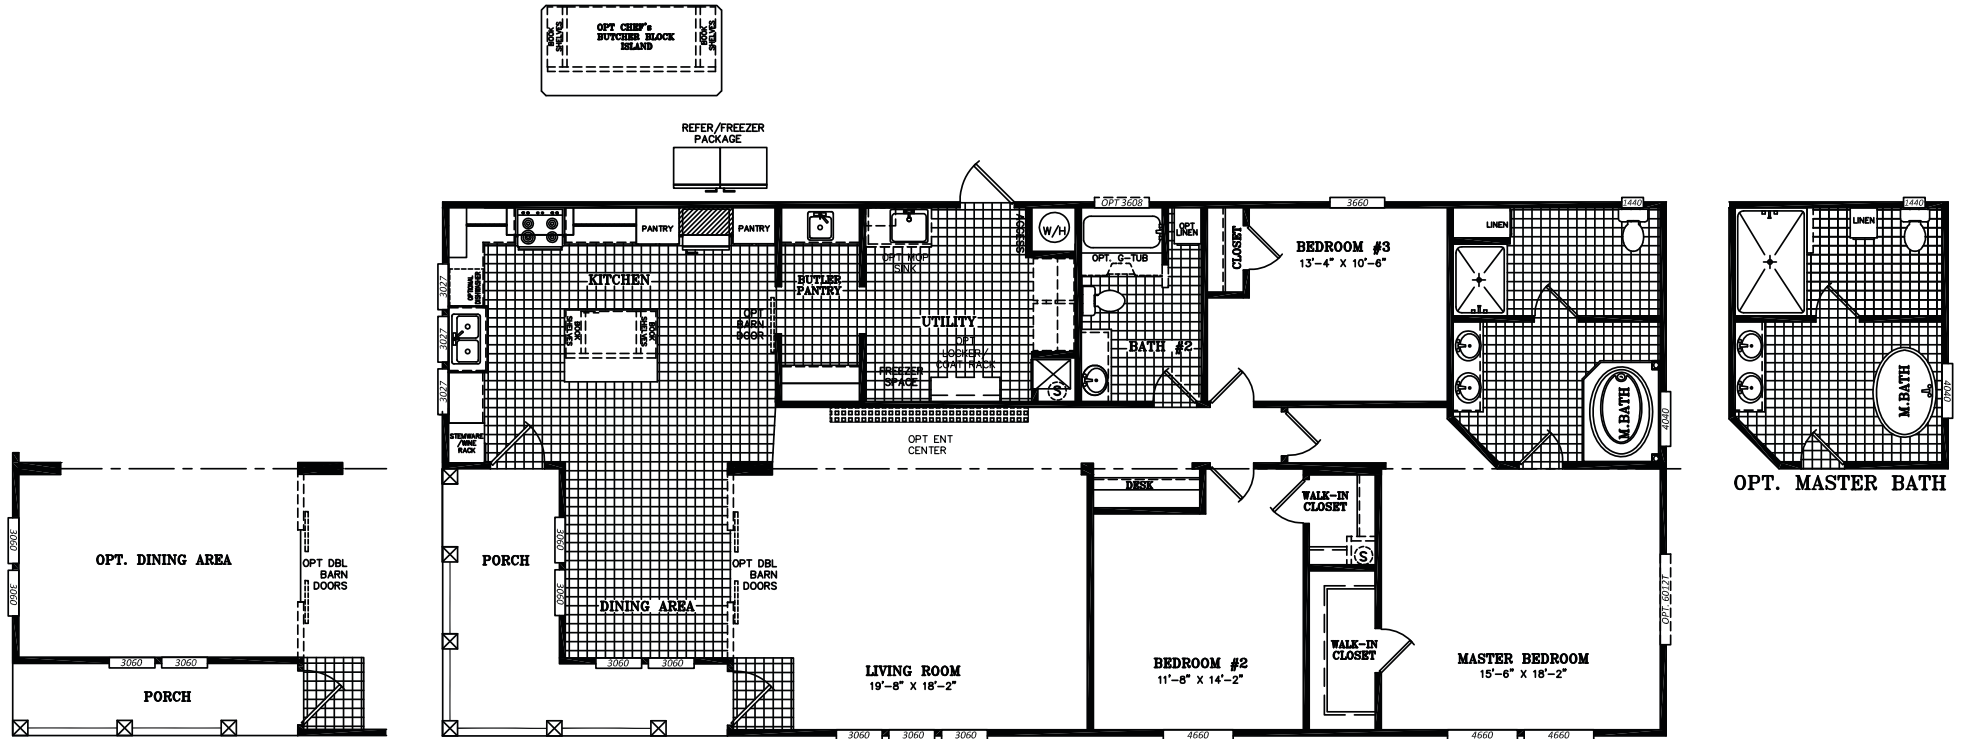

Dylin

Freedom Series

2,020 SQ. FT. (Approximate) 3 Bedrooms, 2 Baths

Last Updated: 12-12-22

FACTORY SELECT HOMES
 19280 Cortez Blvd.
 Brooksville, FL 34601

FactorySelectHomes.com | 1-800-716-6337

IMPORTANT: Alta Cima Corp reserves the right to modify, cancel or substitute products or features of this event at any time without prior notice or obligation. Pictures and other promotional materials are representative and may depict or contain floor plans, square footages, elevations, options, upgrades, extra design features, decorations, floor coverings, specialty light fixtures, custom paint and wall coverings, window treatments, landscaping, sound and alarm systems, furnishings, appliances, and other designer/decorator features and amenities that are not included as part of the home and/or may not be available at all locations. Home, pricing and community information is subject to change, and homes to prior sale, at any time without notice or obligation. ©2020 Alta Cima Corp. All rights reserved.