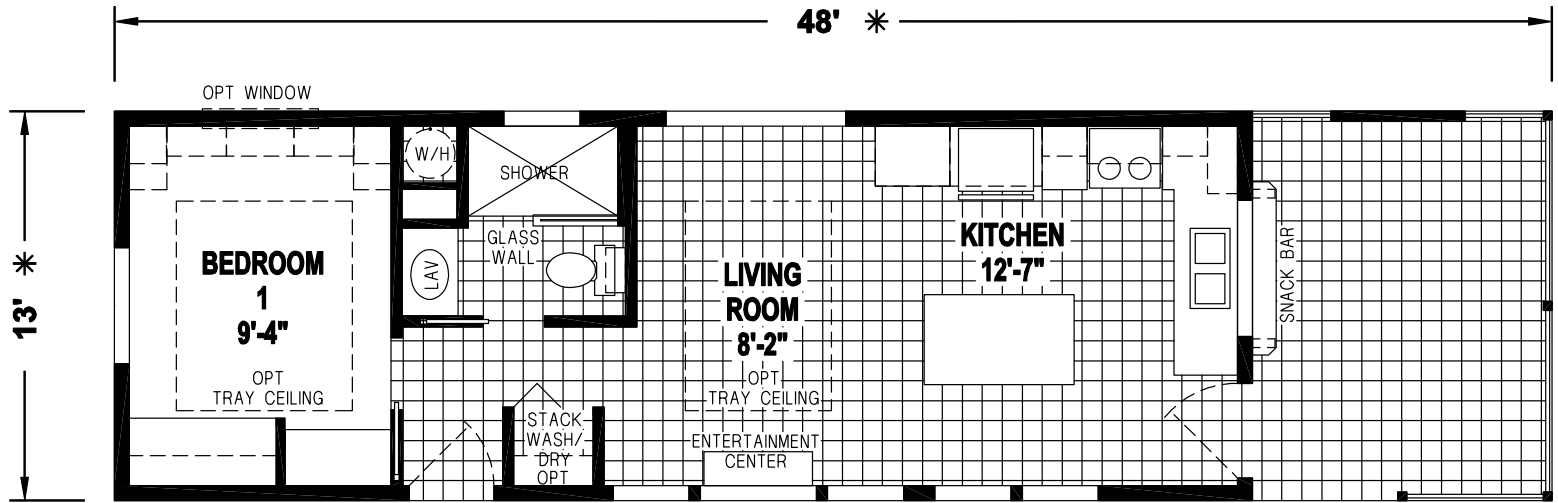

Edgemere

Palm Bay Series

481 SQ. FT. (Approximate) 1 Bedroom, 1 Bath

Last Updated: 2-23-22

OPTION BAY

OPTION BAY

W/CHEST

OPTION CLOSET