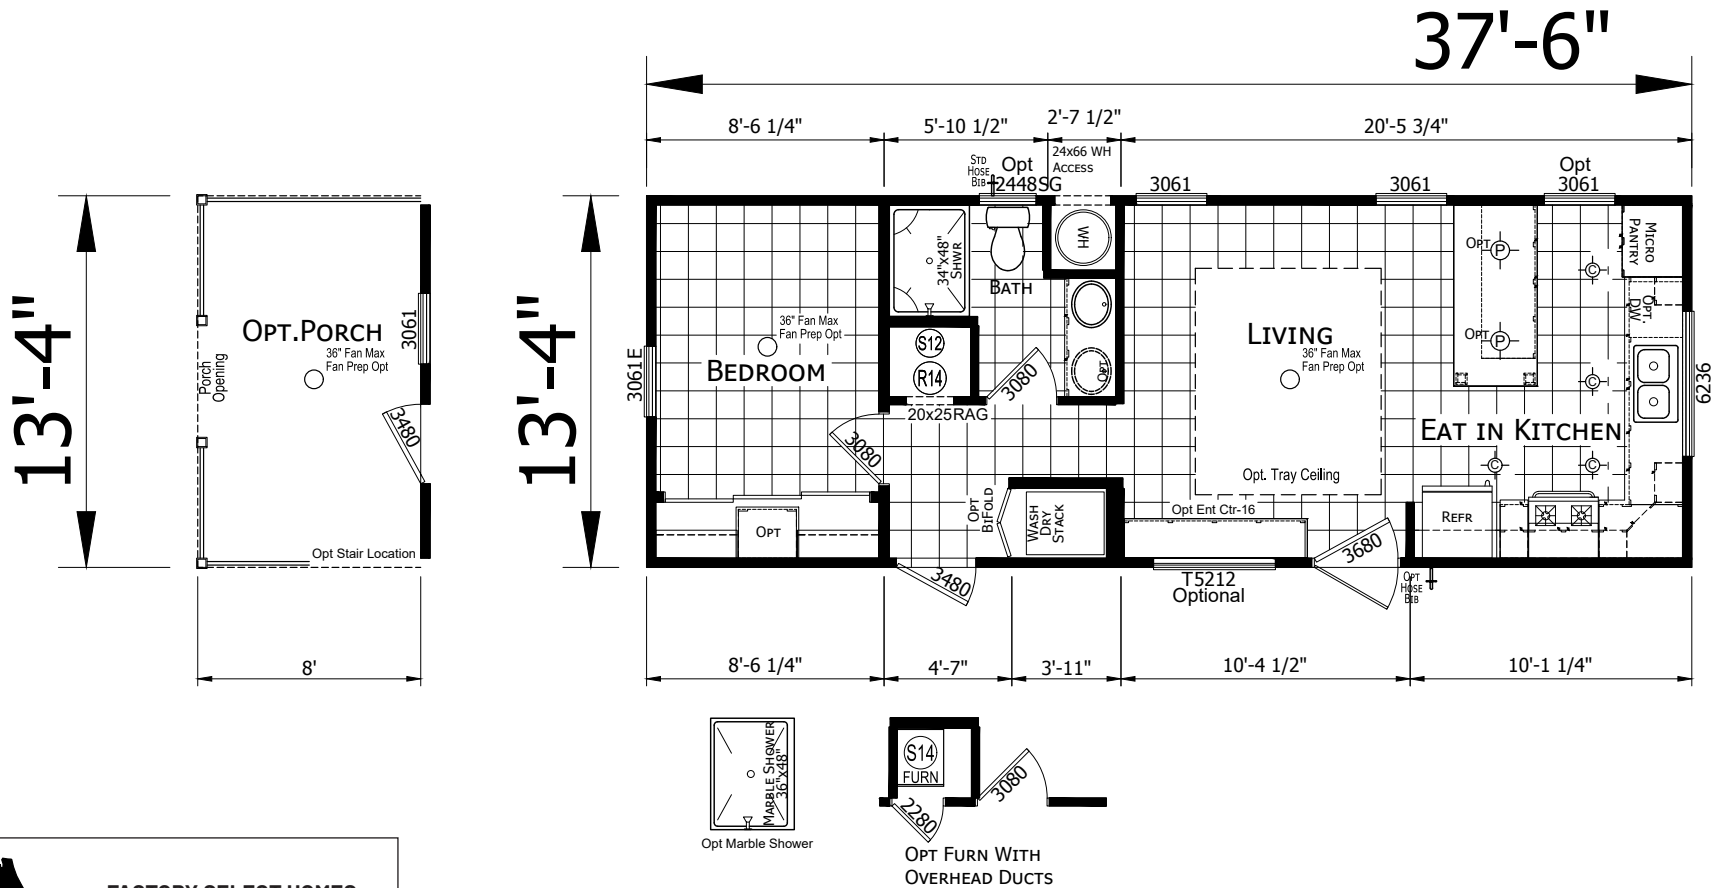

Everson

Trinity Series

499 SQ. FT. (Approximate) 1 Bedroom, 1 Bath

Last Updated: 10-31-24

Opt Marble Shower

OPT FURN WITH OVERHEAD DUCTS

FACTORY SELECT HOMES
19280 Cortez Blvd.
Brooksville, FL 34601

FactorySelectHomes.com | 1-800-716-6337