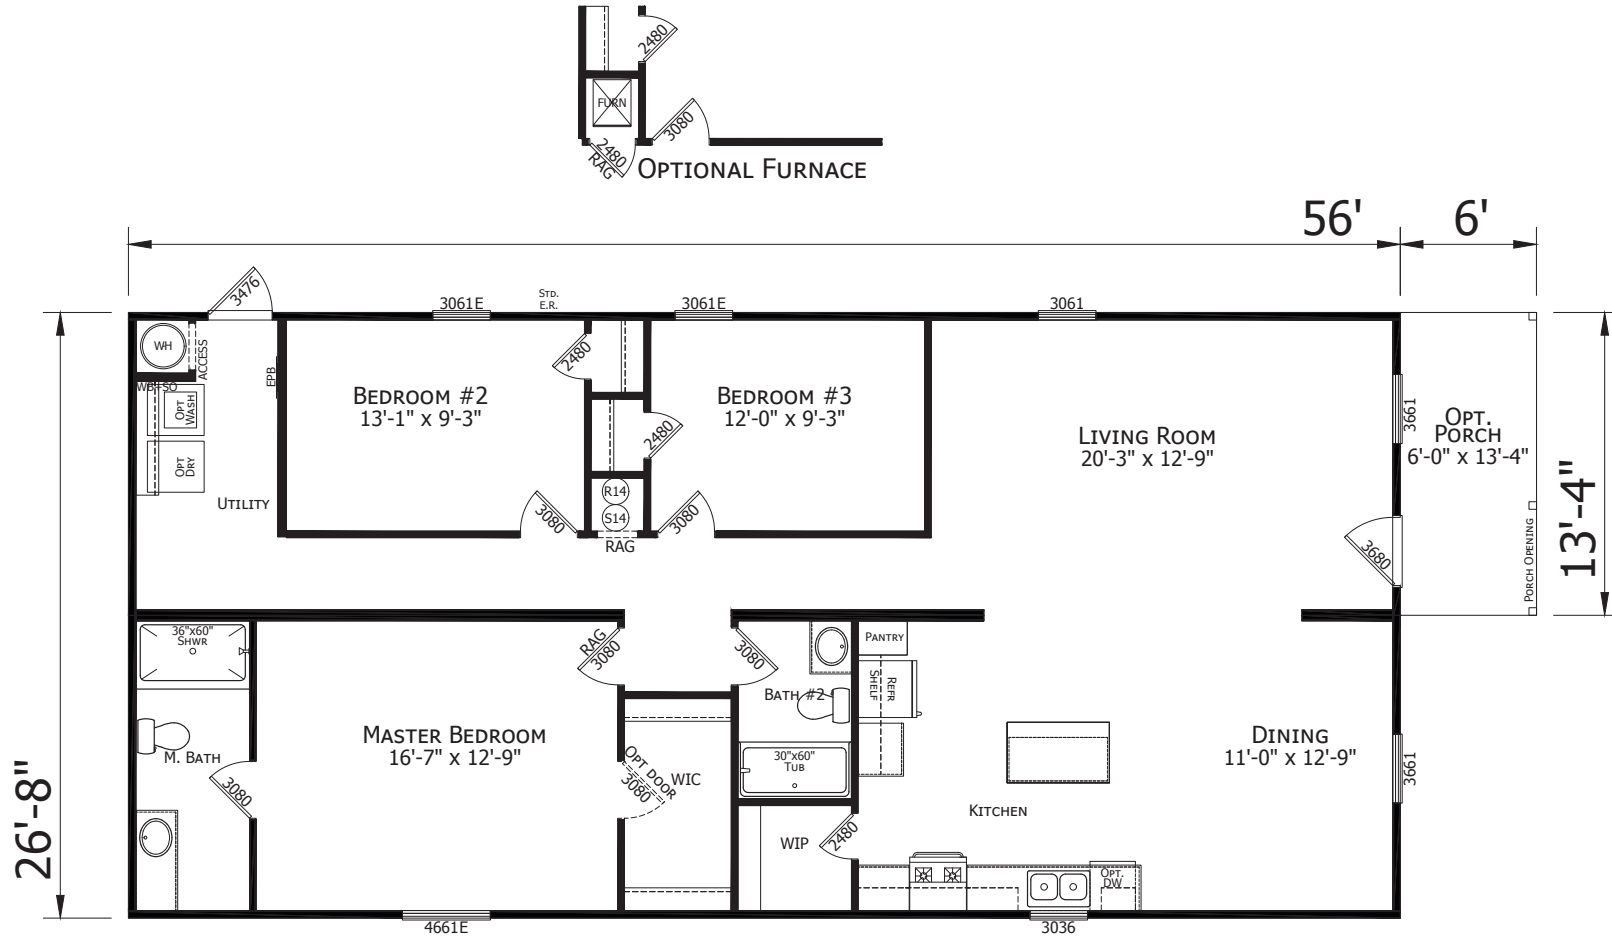

Farner

Lake Manor Series

1,493 SQ. FT. (Approximate) 3 Bedroom, 2 Bath

Last Updated: 1-9-23

FACTORY SELECT HOMES
19280 Cortez Blvd.
Brooksville, FL 34601

FactorySelectHomes.com | 1-800-716-6337

IMPORTANT: Alta Cima Corp reserves the right to modify, cancel or substitute products or features of this event at any time without prior notice or obligation. Pictures and other promotional materials are representative and may depict or contain floor plans, square footages, elevations, options, upgrades, extra design features, decorations, floor coverings, specialty light fixtures, custom paint and wall coverings, window treatments, landscaping, sound and alarm systems, furnishings, appliances, and other designer/decorator features and amenities that are not included as part of the home and/or may not be available at all locations. Home, pricing and community information is subject to change, and homes to prior sale, at any time without notice or obligation. ©2020 Alta Cima Corp. All rights reserved.