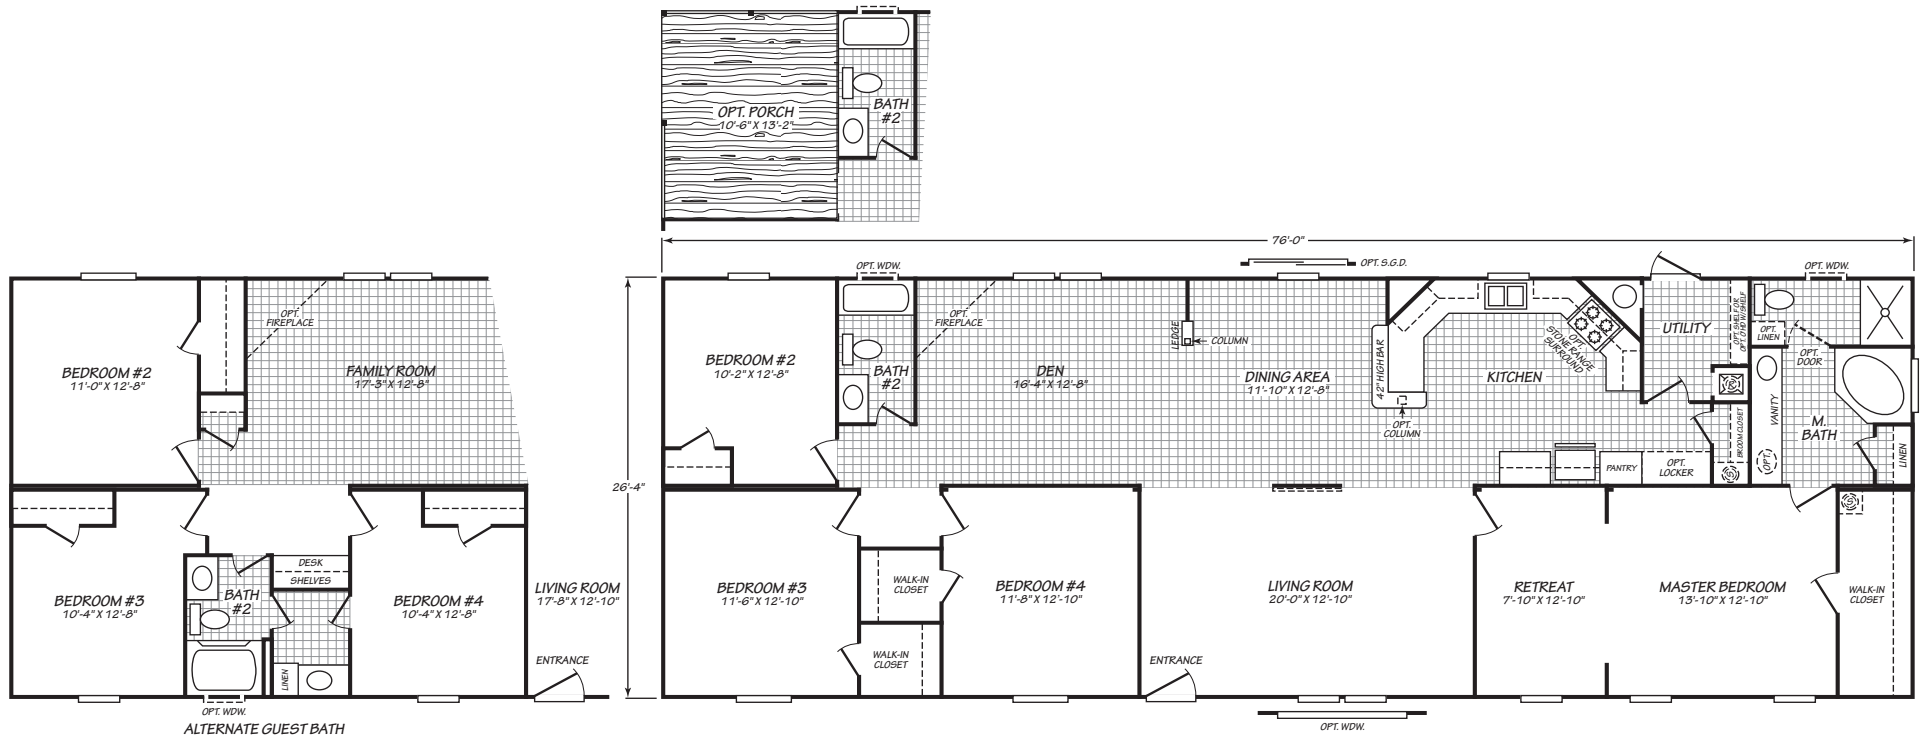

Fern

Carriage Manor II Series

FactorySelectHomes

4 Bedrooms, 2 Baths
Approx. 2,001 Sq. Ft.

Last Updated: 9-20-18

FactorySelectHomes

19280 Cortez Blvd.
Brooksville, FL 34601
1-800-716-6337

www.FactorySelectHomes.com