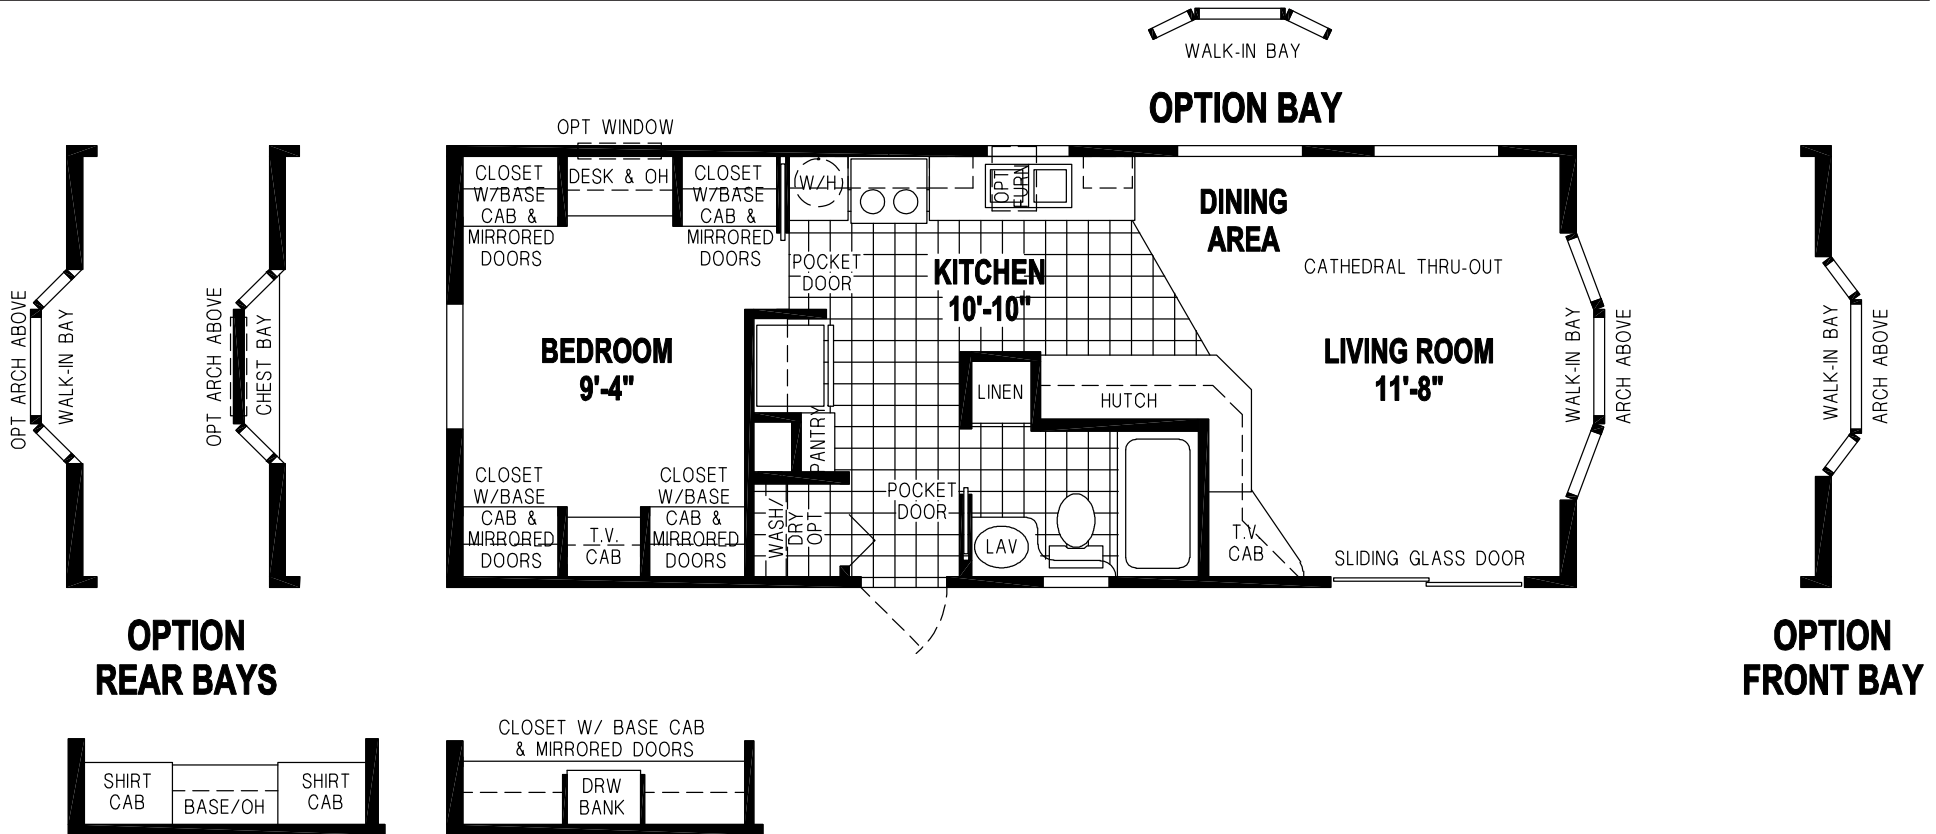

## SKYLINE

# FactorySelectHomes

1 Bedroom, 1 Bath  
Approx. 499 Sq. Ft.  
Park Model - HUD Code

Last Updated: 3-8-19

FactorySelectHomes

19280 Cortez Blvd.  
Brooksville, FL 34601  
1-800-716-6337

[www.FactorySelectHomes.com](http://www.FactorySelectHomes.com)