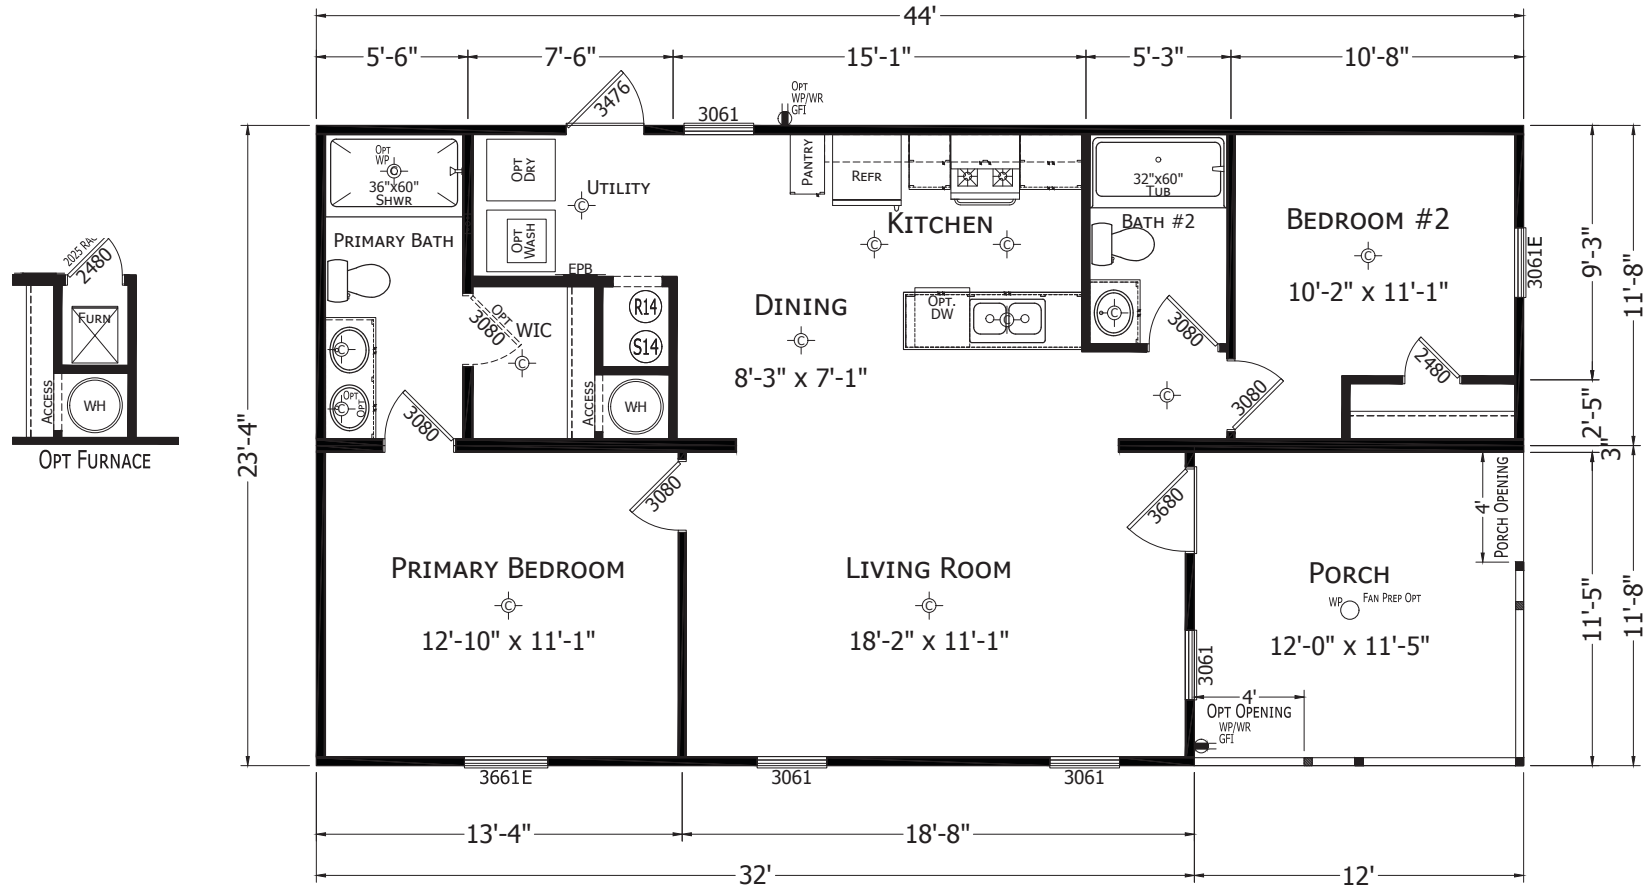

Geyser

Lake Manor Series

1,027 SQ. FT. (Approximate) 2 Bedroom, 2 Bath

Last Updated: 1-19-23

FACTORY SELECT HOMES
19280 Cortez Blvd.
Brooksville, FL 34601

FactorySelectHomes.com | 1-800-716-6337

IMPORTANT: Alta Cima Corp reserves the right to modify, cancel or substitute products or features of this event at any time without prior notice or obligation. Pictures and other promotional materials are representative and may depict or contain floor plans, square footages, elevations, options, upgrades, extra design features, decorations, floor coverings, specialty light fixtures, custom paint and wall coverings, window treatments, landscaping, sound and alarm systems, furnishings, appliances, and other designer/decorator features and amenities that are not included as part of the home and/or may not be available at all locations. Home, pricing and community information is subject to change, and homes to prior sale, at any time without notice or obligation. ©2020 Alta Cima Corp. All rights reserved.